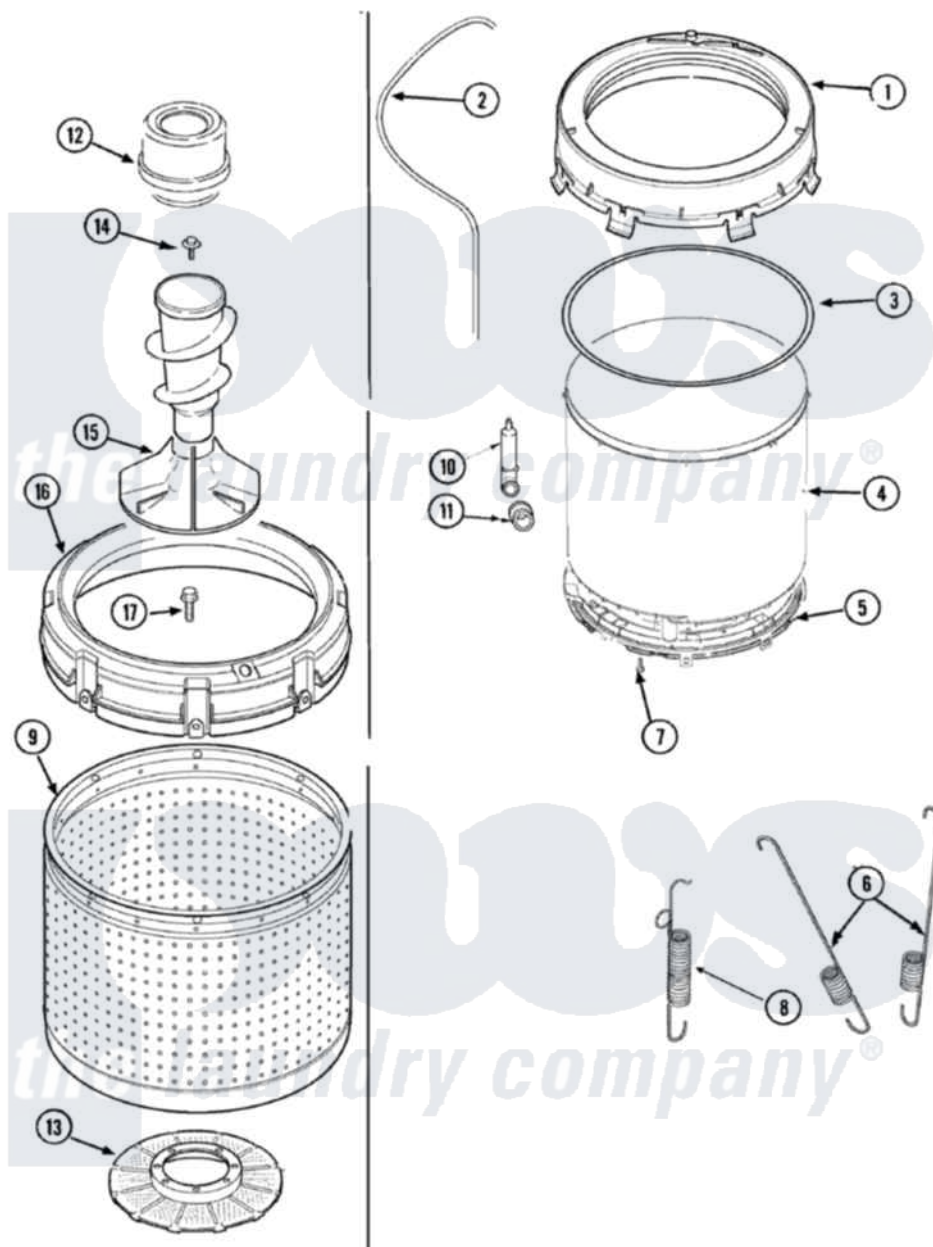

Amana NAV6800AWW 09 - TUBS (INNER & OUTER)

Amana [Residential Amana NAV6800AWW Washer Parts](#) Parts Diagram 09 - TUBS (INNER & OUTER)
 Click on the part number to view part

Item	Original Part Number	Replaced By	Status	Part Description
1	27001195		Not Available	COVER, OUTER TUB W GASKET
2	27001194	21001748		Hose, Pressure Switch
3	27001130			Seal, Tub Cover
4	40111001P			Tub, Plastic Outer
5	27001067			Bottom, Outer Tub
6	27001026	Y37001124		Spring, Tall Tub
7	40064301			Screw, 1/4-15 x 3/4 Hex
8	Y2201244			Spring, Counterweight
9	40000801	719P3		Assembly- Wash
10	40008501			Assembly, Pressure Bulb
11	40037801			Grommet
12	27001097		Not Available	DISPENSER, FABRIC (GRAY)
13	40008001			Filter, Lint
14	25-8004	W10309247		Screw
15	22004042			Agitator/Auger Assembly