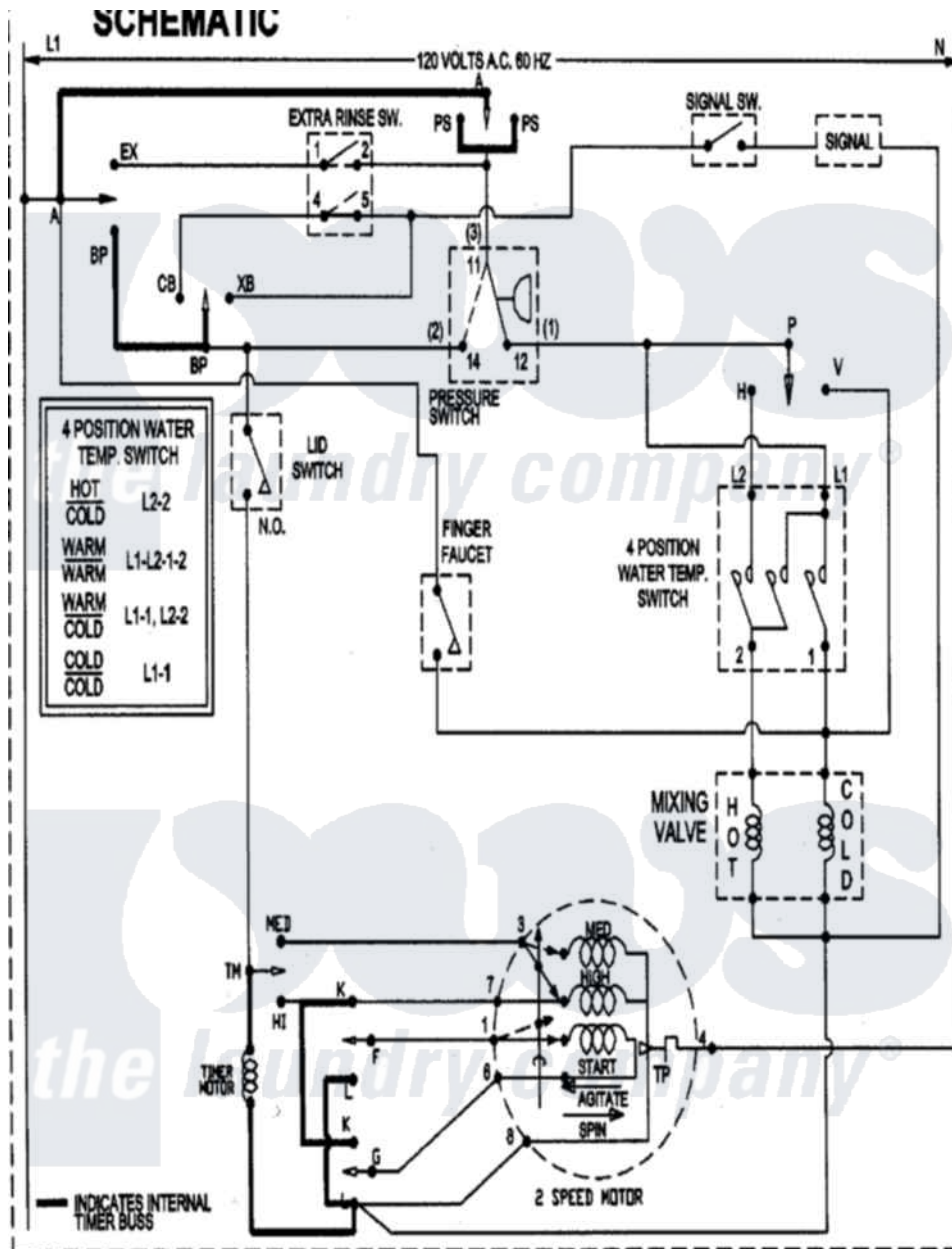

Amana NAV6800AWW 10 - WIRING INFORMATION

Amana Residential Amana NAV6800AWW Washer Parts Parts Diagram 10 - WIRING INFORMATION
 Click on the part number to view part

Item	Original Part Number	Replaced By	Status	Part Description
NI	15003256		Not Available	WIRING INFORMATION