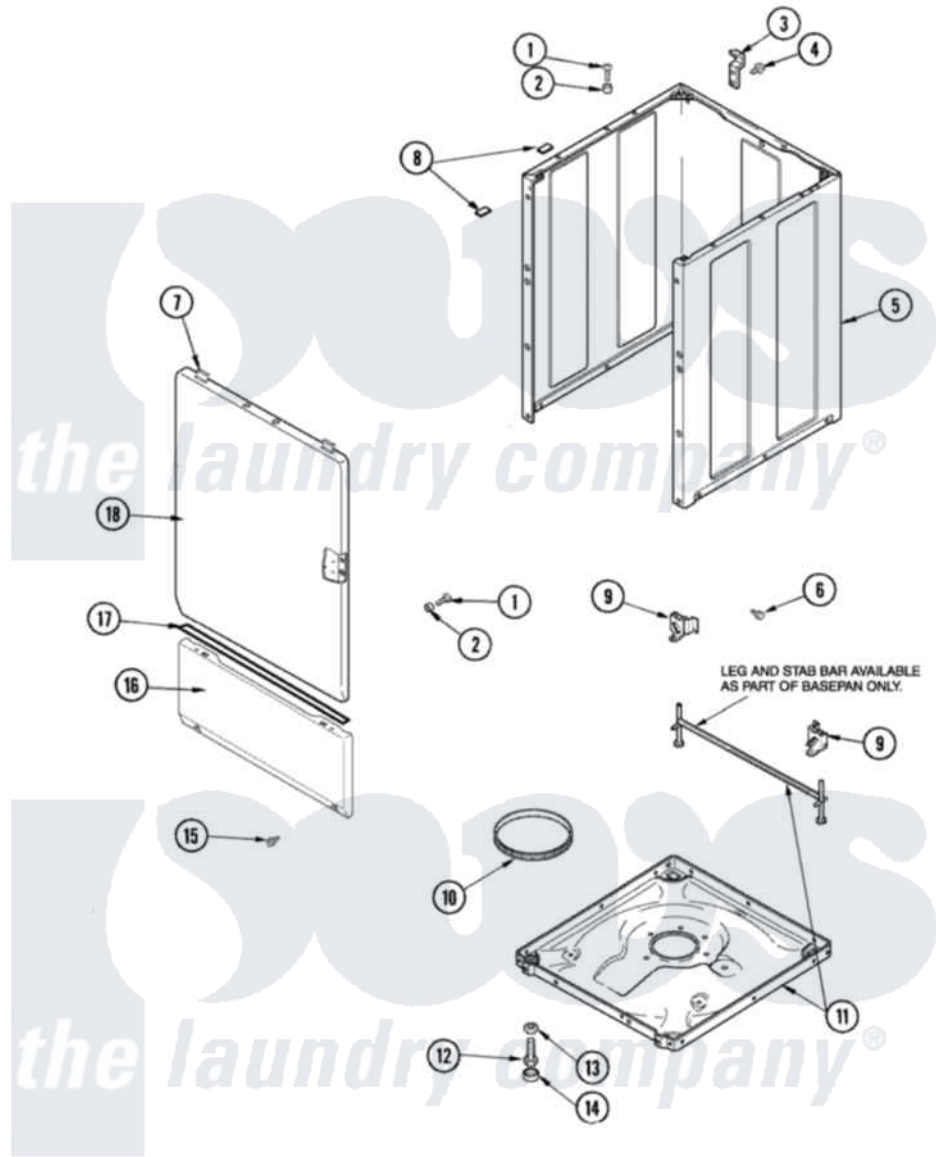

Amana NAV8800AWW 01 - CABINET & BASE

Amana [Residential Amana NAV8800AWW Washer Parts](#) Parts Diagram 01 - CABINET & BASE
 Click on the part number to view part

Item	Original Part Number	Replaced By	Status	Part Description
1	32671	Y014874		Screw, Idler Arm And Sleeve
2	505187			Locator, Panel
3	500003			Hinge, Top
4	40064801	3390631		Screw, 10-16 X 3/8
5	40076402WP	37001284		Cabinet As Pack
6	40038201	27001200		Screw
7	501086	90767		Screw, 8A X 3/8 HeX Washer Head Tapping
"	56080	22001650		Fastener, Spring
8	Y56128			Pad, Bumper
9	40031501			Bracket, Self Leveling
10	40037401			Ring, Friction
11	27001084	27001226		Base Lev
12	40039001	22003428		Leg, Adjustable
13	40038101			Nut, Leg
14	40016001			Foot, Rubber
15	40034101			Screw, No.12bx1/2

16	37001074	Panel, Access
17	40083101	Tape, Foam
18	40035401WP	Panel, Front
"	22001817	Sheet, Sound Damper