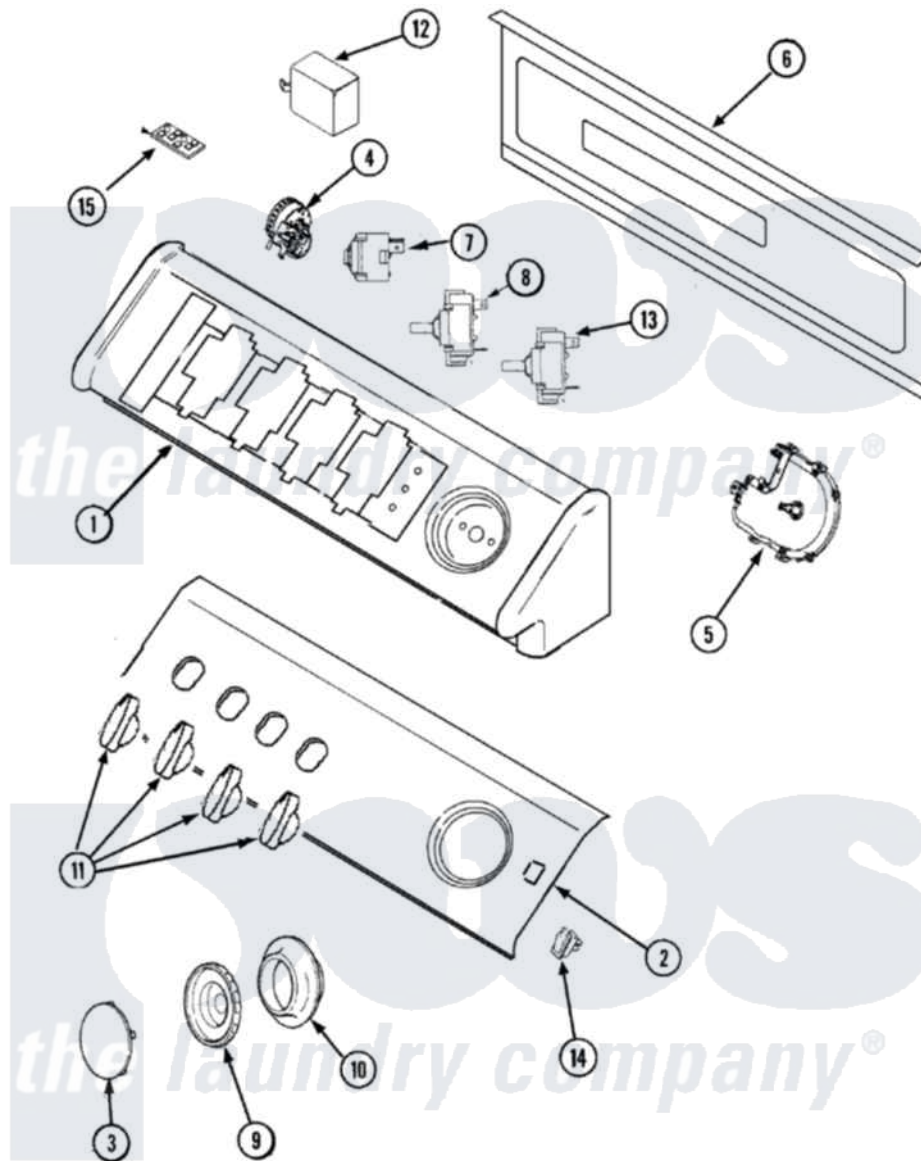

# Amana NAV8800AWW 02 - CONTROL PANEL

Amana [Residential Amana NAV8800AWW Washer Parts](#) Parts Diagram 02 - CONTROL PANEL  
 Click on the part number to view part

Item	Original Part Number	Replaced By	Status	Part Description
1	<a href="#">27001085</a>			Console
2	<a href="#">27001105</a>			Facia, Graphic Panel
"	33001855	<a href="#">33002917</a>		Screw, No.10-16
"	<a href="#">27001050</a>			Facia Ground Wire Assembly
3	<a href="#">27001087</a>			Knob, Cap
4	<a href="#">27001047</a>			Switch, Pressure
"	27001127	<a href="#">27001203</a>		Switch, Pressure
5	<a href="#">27001106</a>			Timer
6	<a href="#">27001051</a>			Back Panel, Hood/Console
7	<a href="#">22001794</a>			Switch, Rotary
8	<a href="#">27001059</a>			Switch, Temperature
9	27001090	<a href="#">22003993</a>		Timer Knob
10	27001092		Not Available	SKIRT, TIMER KNOB
"	<a href="#">22002997</a>			Pin, Locking
11	<a href="#">27001091</a>			Knob, Selector
12	<a href="#">33001623</a>			Buzzer, Non-Adjustable

13 [27001103](#)  
14 [22003981](#)  
15 [40131001](#)

Switch, Rotary  
Switch, Momentary Rocker  
Board, Atc 3 Point