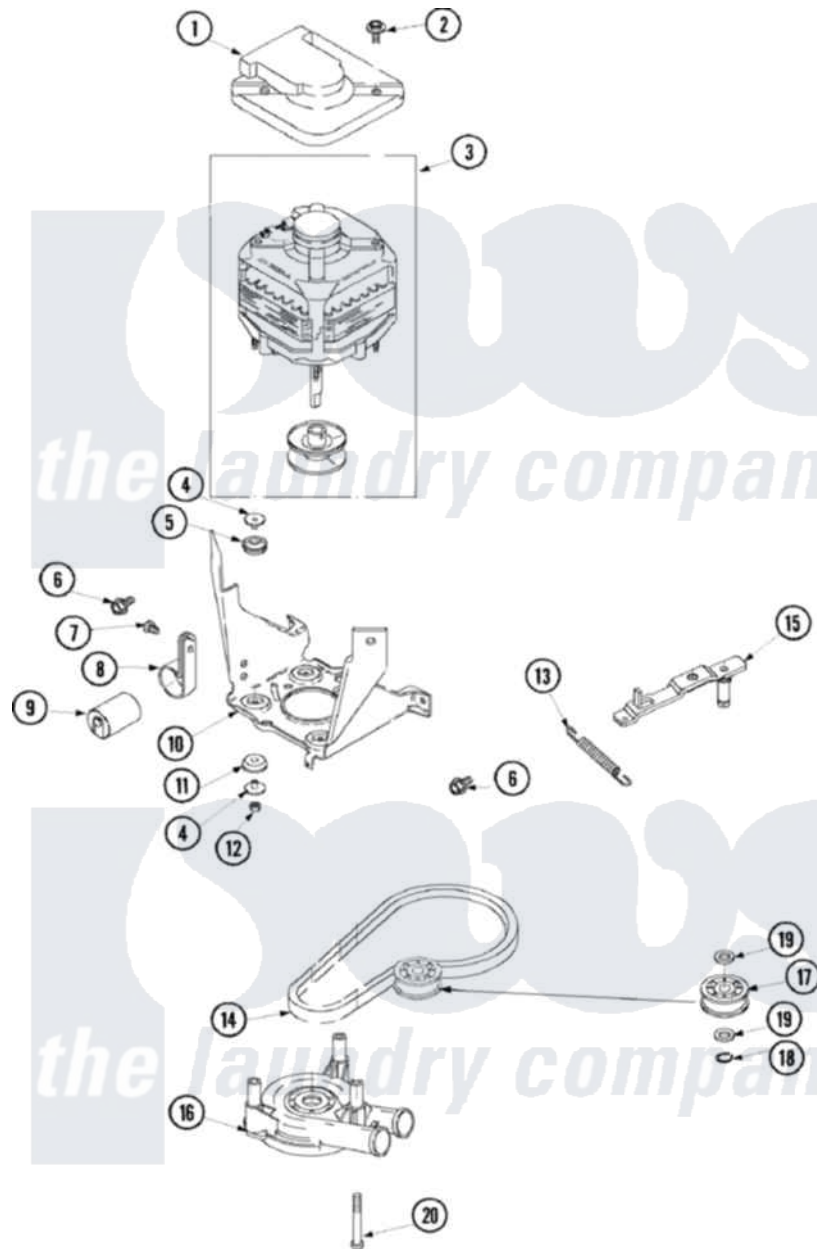

Amana NAV8800AWW 04 - MOTOR, PUMP AND IDLER ASSEMBLY

Amana [Residential Amana NAV8800AWW Washer Parts](#) Parts Diagram 04 - MOTOR, PUMP AND IDLER ASSEMBLY

[Click on the part number to view part](#)

Item	Original Part Number	Replaced By	Status	Part Description
1	40112301			Shield, Motor
2	40046701	4312464		Screw
3	27001068	12002133		Motor-Drive
4	40053701			Post, Isolator
5	40053801			Mount, Motor Upper
6	40128701			Screw, 5/16-18 X .50
7	503688			Screw, 10B-16 X .34 I
8	27001107			Clamp, Capacitor
9	40084501			Capacitor
10	40015502		Not Available	BRACKET, MOTOR MOUNT
11	40054301			Mount, Motor Lower
12	40095101	Y707702		Locknut
13	40061401			Spring, Idler Lever
14	27001006			Belt, Spin And Agitator
15	27001028			Idler Lever Assembly
16	27001036	27001233		Pump

17	27001225	Nut, Jam Mid Lock 1/4-20
"	40045001	Idler Pulley Assembly
"	40038901	Screw, 1/4-20
18	23748	Ring, Retaining
19	52549	Washer, 501 ID X3/4 Odx
20	40063701	Screw, 10-16 x 1.75