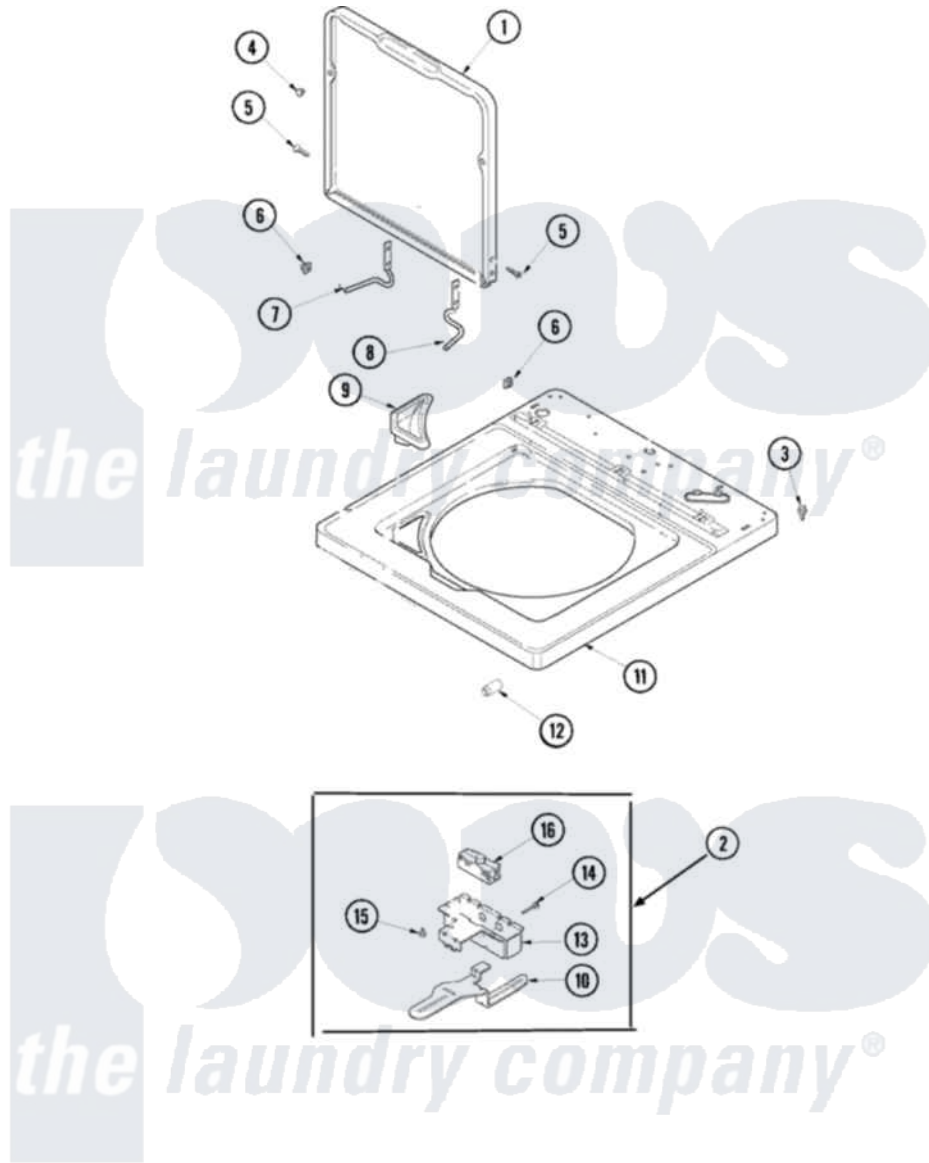

# Amana NAV8800AWW 06 - TOP AND DOOR SWITCH

Amana [Residential Amana NAV8800AWW Washer Parts](#) Parts Diagram 06 - TOP AND DOOR SWITCH  
 Click on the part number to view part

Item	Original Part Number	Replaced By	Status	Part Description
1	<a href="#">27001093</a>			Lid
"	<a href="#">27001129</a>			Medallion
2	40034901	<a href="#">40034901P</a>		Assembly- Lid
3	501086	<a href="#">90767</a>		Screw, 8A X 3/8 HeX Washer Head Tapping
4	<a href="#">40038001</a>			Bumper
5	40039201	<a href="#">W10119828</a>		Screw, Lid Hinge Mounting
6	<a href="#">40008201</a>			Bushing, Hinge
7	<a href="#">40094002</a>			Hinge, Lid Left Stop
8	<a href="#">40094101</a>			Hinge, Lid Right Pass
9	27001094	<a href="#">27001117</a>		Dispenser, Bleach
10	<a href="#">40009701</a>			Arm, Lid Switch
11	27001044	<a href="#">27001182</a>		Top
12	<a href="#">40102101</a>			Cap, Hinge
13	<a href="#">40009801</a>			Holder, Lid Switch
14	<a href="#">40040701</a>			Screw, Tapping No.6b-20
				Screw, 8A X 3/8 HeX Washer