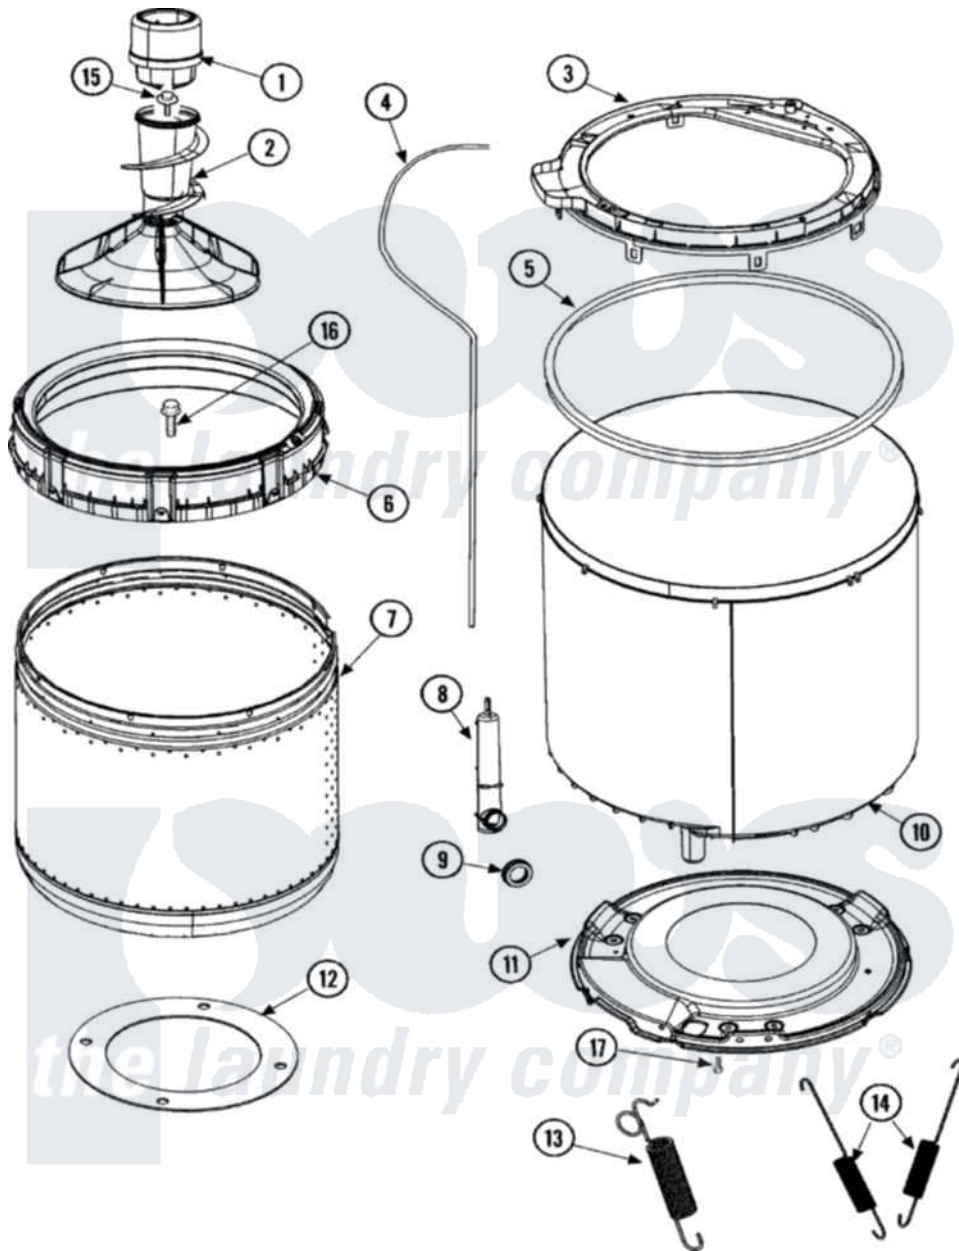

# Amana NAV8800AWW 08 - TUB, INNER & OUTER (SERIES 12)

Amana Residential Amana NAV8800AWW Washer Parts Parts Diagram 08 - TUB, INNER & OUTER (SERIES 12)  
 Click on the part number to view part

Item	Original Part Number	Replaced By	Status	Part Description
1	27001097		Not Available	DISPENSER, FABRIC (GRAY)
2	<a href="#">22004042</a>			Agitator/Auger Assembly
3	27001195		Not Available	COVER, OUTER TUB W GASKET
4	27001194	<a href="#">21001748</a>		Hose, Pressure Switch
5	<a href="#">27001130</a>			Seal, Tub Cover
6	<a href="#">27001052</a>			Balance Ring
7	Y2201200	<a href="#">12002787</a>		Kit- S.s.
8	<a href="#">40008501</a>			Assembly, Pressure Bulb
9	<a href="#">40037801</a>			Grommet
10	<a href="#">40111001P</a>			Tub, Plastic Outer
11	<a href="#">27001067</a>			Bottom, Outer Tub
"	<a href="#">40128701</a>			Screw, 5/16-18 X .50
"	40001102	<a href="#">40001102P</a>		Bottom, Outer Tub
"	<a href="#">40015401</a>			Seal-Head
12	<a href="#">27001222</a>			Gasket, Foam

13	<a href="#">27001025</a>	Spring, Counterweight	
14	<a href="#">Y37001124</a>	Spring, Tall Tub	
15	25-8004	<a href="#">W10309247</a>	Screw
16	Y2201470	<a href="#">W1011678Z</a>	Screw
17	<a href="#">40064301</a>	Screw, 1/4-15 x 3/4 Hex	