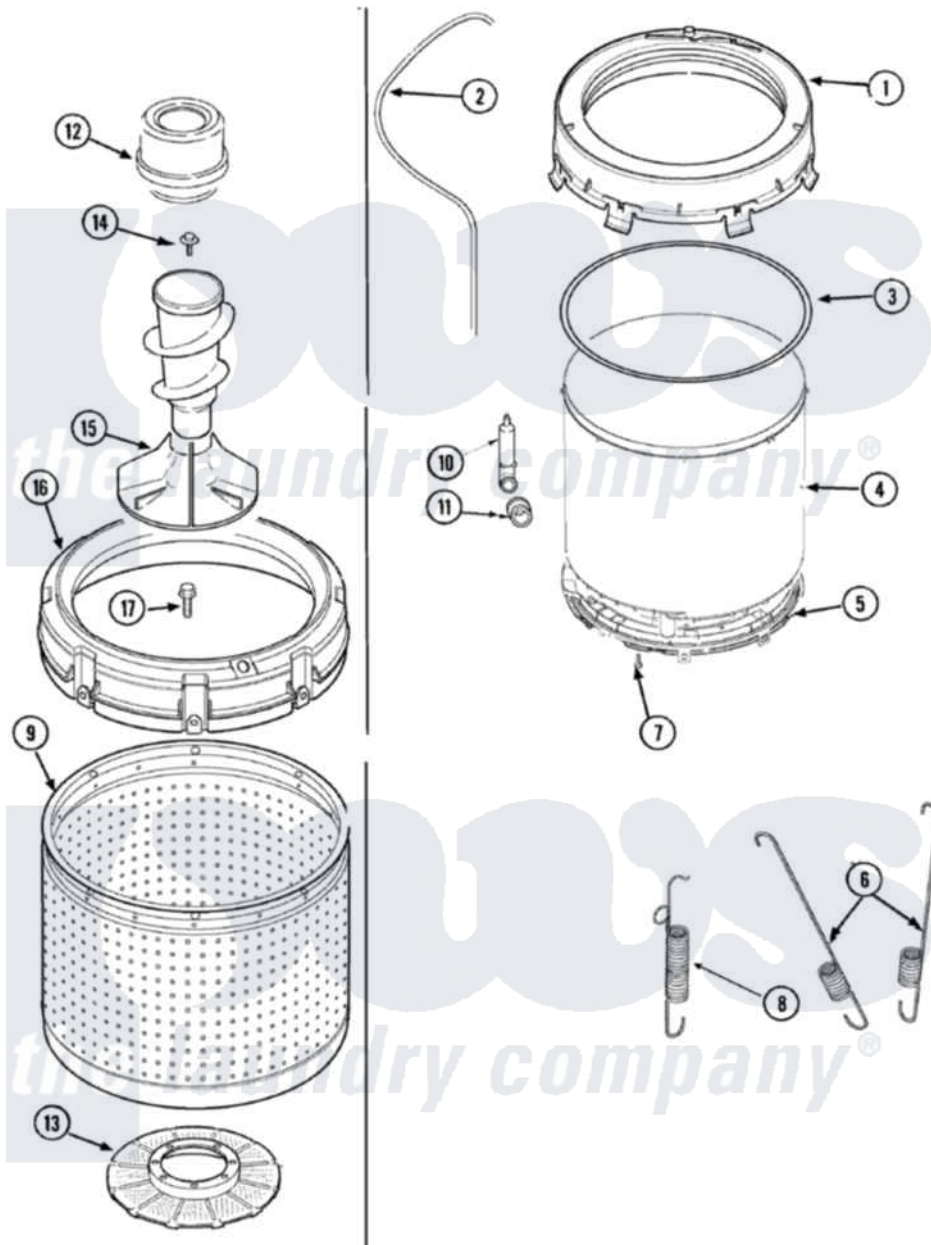

Amana NAV8800AWW 09 - TUBS (INNER & OUTER)

Amana Residential Amana NAV8800AWW Washer Parts Parts Diagram 09 - TUBS (INNER & OUTER)
 Click on the part number to view part

Item	Original Part Number	Replaced By	Status	Part Description
1	27001195		Not Available	COVER, OUTER TUB W GASKET
2	27001194	21001748		Hose, Pressure Switch
3	27001130			Seal, Tub Cover
4	40111001P			Tub, Plastic Outer
5	27001067			Bottom, Outer Tub
6	27001026	Y37001124		Spring, Tall Tub
7	40064301			Screw, 1/4-15 x 3/4 Hex
8	27001025			Spring, Counterweight
9	40000801	719P3		Assembly- Wash
10	40008501			Assembly, Pressure Bulb
11	40037801			Grommet
12	27001097		Not Available	DISPENSER, FABRIC (GRAY)
13	40008001			Filter, Lint
14	25-8004	W10309247		Screw
15	22004042			Agitator/Auger Assembly