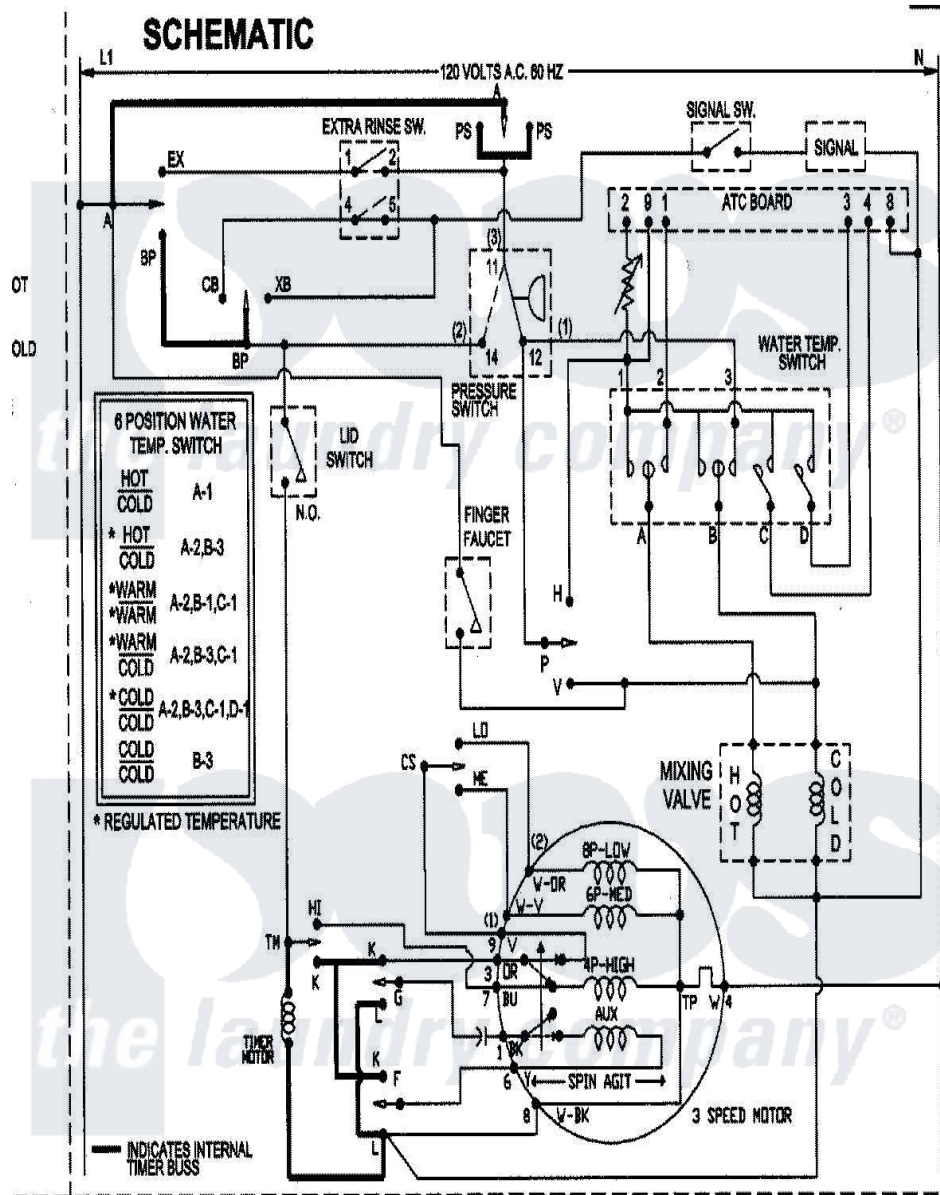

Amana NAV8800AWW 10 - WIRING INFORMATION

Amana [Residential Amana NAV8800AWW Washer Parts](#) Parts Diagram 10 - WIRING INFORMATION
 Click on the part number to view part

Item	Original Part Number	Replaced By	Status	Part Description
1	15003257		Not Available	WIRING INFORMATON