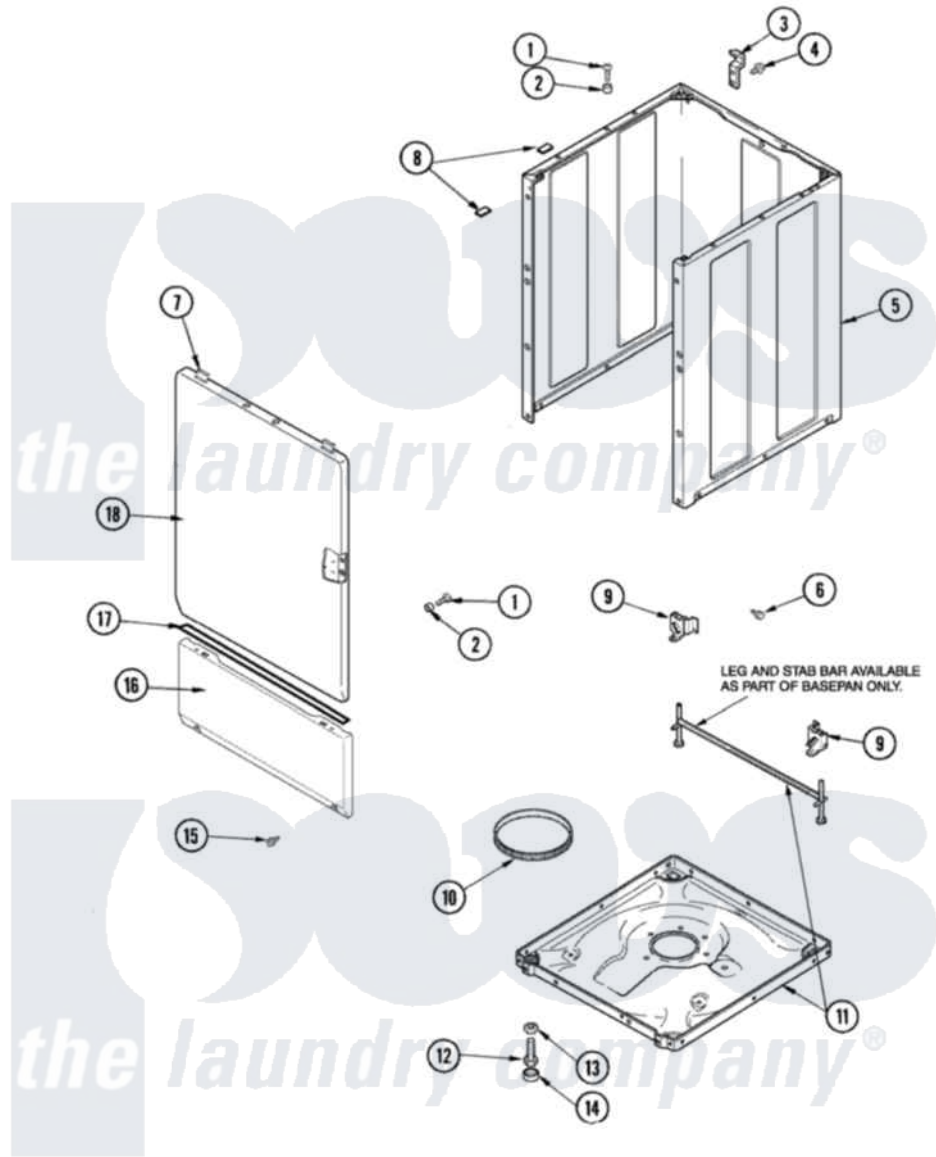

# Amana NAV8800EWW 01 - CABINET & BASE

Amana [Residential Amana NAV8800EWW Washer Parts](#) Parts Diagram 01 - CABINET & BASE  
 Click on the part number to view part

Item	Original Part Number	Replaced By	Status	Part Description
1	32671	<a href="#">Y014874</a>		Screw, Idler Arm And Sleeve
2	<a href="#">505187</a>			Locator, Panel
3	<a href="#">500003</a>			Hinge, Top
4	40064801	<a href="#">3390631</a>		Screw, 10-16 X 3/8
5	40076402WP	<a href="#">37001284</a>		Cabinet As Pack
6	40038201	<a href="#">27001200</a>		Screw
7	501086	<a href="#">90767</a>		Screw, 8A X 3/8 HeX Washer Head Tapping
"	56080	<a href="#">22001650</a>		Fastener, Spring
8	<a href="#">Y56128</a>			Pad, Bumper
9	<a href="#">40031501</a>			Bracket, Self Leveling
10	<a href="#">40037401</a>			Ring, Friction
11	27001084	<a href="#">27001226</a>		Base Lev
12	40039001	<a href="#">22003428</a>		Leg, Adjustable
13	<a href="#">40038101</a>			Nut, Leg
14	<a href="#">40016001</a>			Foot, Rubber
15	<a href="#">40034101</a>			Screw, No.12bx1/2

16	<a href="#">37001074</a>	Panel, Access
17	<a href="#">40083101</a>	Tape, Foam
18	<a href="#">40035401WP</a>	Panel, Front
"	<a href="#">22001817</a>	Sheet, Sound Damper