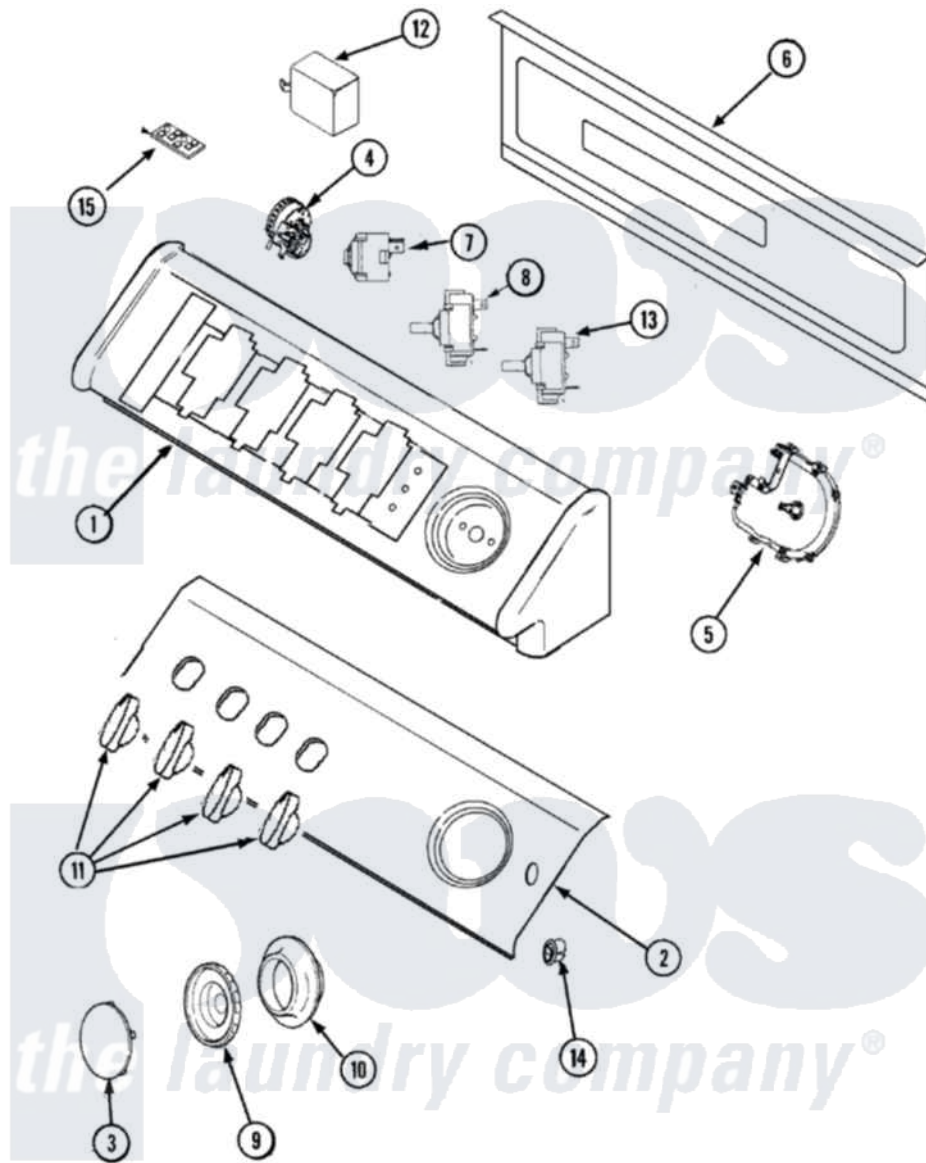

Amana NAV8800EWW 02 - CONTROL PANEL

Amana [Residential Amana NAV8800EWW Washer Parts](#) Parts Diagram 02 - CONTROL PANEL
 Click on the part number to view part

Item	Original Part Number	Replaced By	Status	Part Description
1	27001085			Console
2	33001855	33002917		Screw, No.10-16
"	27001050			Facia Ground Wire Assembly
"	27001210			Facia
3	27001087			Knob, Cap
4	27001127	27001203		Switch, Pressure
5	27001106			Timer
6	27001051			Back Panel, Hood/Console
7	22001794			Switch, Rotary
8	27001197			Switch, Temperature
9	27001090	22003993		Timer Knob
10	27001092		Not Available	SKIRT, TIMER KNOB
"	22002997			Pin, Locking
11	27001091			Knob, Selector
12	33001623			Buzzer, Non-Adjustable
13	27001103			Switch, Rotary

14 [22003981](#)
15 [27001208](#)
16 [27001142](#)

Switch, Momentary Rocker
Control, Atc Board
Cord, Power