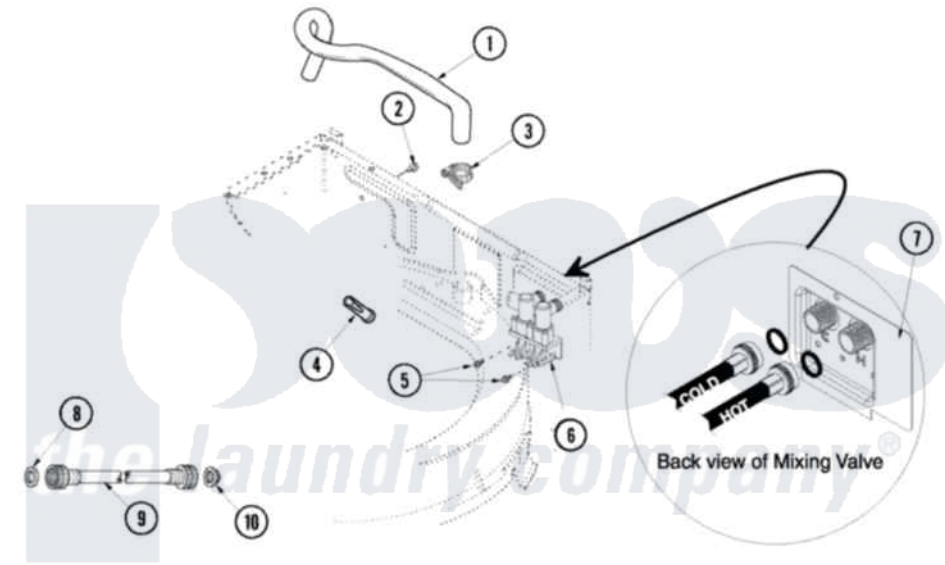

# Amana NAV8800EWW 03 - MIXING VALVE AND HOSES

Amana [Residential Amana NAV8800EWW Washer Parts](#) Parts Diagram 03 - MIXING VALVE AND HOSES  
 Click on the part number to view part

Item	Original Part Number	Replaced By	Status	Part Description
1	<a href="#">27001184</a>			Hose, Mixing Valve To Tub
2	503661	<a href="#">27001200</a>		Screw
3	Y2200954	<a href="#">596669</a>		Clamp, Manifold
4	<a href="#">22001900</a>			Preventer, Back Flow
5	501086	<a href="#">90767</a>		Screw, 8A X 3/8 HeX Washer Head Tapping
6	<a href="#">40107001</a>			Valve, Mixing-E2
7	<a href="#">40098801</a>			Plate, Mixing Value
8	20290	<a href="#">Y013783</a>		Washer, Inlet Hose
9	35-0874	<a href="#">76313</a>		Hosefill
"	33-7891	<a href="#">89503</a>		Hose-Inlet
10	28605	<a href="#">22002960</a>		Strainer, Washer Inlet
11	<a href="#">40053901</a>			Hose, Drain
12	<a href="#">22003814</a>			Retainer, Drain Hose
13	<a href="#">40008101</a>			Adapter, Standpipe
14	33489	<a href="#">8539404</a>		Tie-Wire
15	<a href="#">40058501</a>			Relief, Strain Drain

16	<a href="#">36014</a>	Clip, Retainer-Hose	
17	36801	<a href="#">596669</a>	Clamp, Manifold
18	<a href="#">40094201</a>	Hose, Tub To Pump	
19	<a href="#">40044901</a>	Stand, Hose	