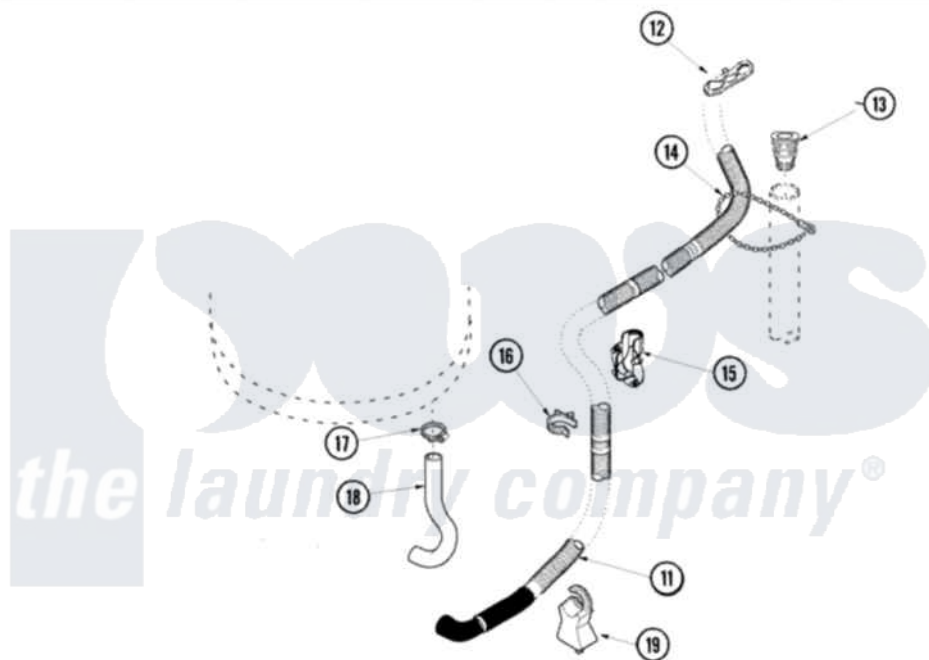

# Amana NAV8800EWW 03 - MIXING VALVE AND HOSES

Amana [Residential Amana NAV8800EWW Washer Parts](#) Parts Diagram 03 - MIXING VALVE AND HOSES  
 Click on the part number to view part

Item	Original Part Number	Replaced By	Status	Part Description
1	<a href="#">27001184</a>			Hose, Mixing Valve To Tub
2	503661	<a href="#">27001200</a>		Screw
3	Y2200954	<a href="#">596669</a>		Clamp, Manifold
4	<a href="#">22001900</a>			Preventer, Back Flow
5	501086	<a href="#">90767</a>		Screw, 8A X 3/8 HeX Washer Head Tapping
6	<a href="#">40107001</a>			Valve, Mixing-E2
7	<a href="#">40098801</a>			Plate, Mixing Value
8	20290	<a href="#">Y013783</a>		Washer, Inlet Hose
9	35-0874	<a href="#">76313</a>		Hosefill
"	33-7891	<a href="#">89503</a>		Hose-Inlet
10	28605	<a href="#">22002960</a>		Strainer, Washer Inlet
11	<a href="#">40053901</a>			Hose, Drain
12	<a href="#">22003814</a>			Retainer, Drain Hose
13	<a href="#">40008101</a>			Adapter, Standpipe
14	33489	<a href="#">8539404</a>		Tie-Wire
15	<a href="#">40058501</a>			Relief, Strain Drain

16	<a href="#">36014</a>	Clip, Retainer-Hose	
17	36801	<a href="#">596669</a>	Clamp, Manifold
18	<a href="#">40094201</a>	Hose, Tub To Pump	
19	<a href="#">40044901</a>	Stand, Hose	