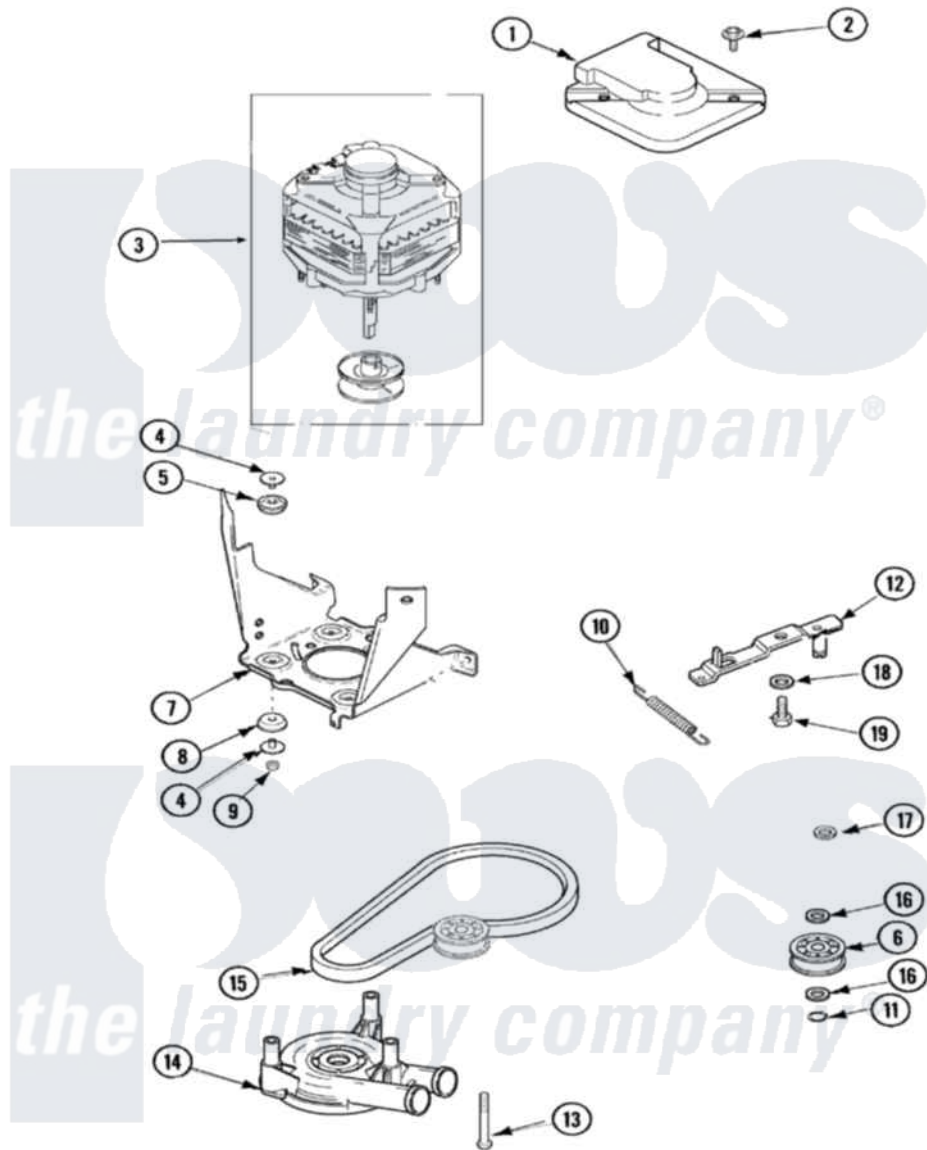

Amana NAV8800EWW 04 - MOTOR, PUMP AND IDLER ASSEMBLY

Amana [Residential Amana NAV8800EWW Washer Parts](#) Parts Diagram 04 - MOTOR, PUMP AND IDLER ASSEMBLY

[Click on the part number to view part](#)

Item	Original Part Number	Replaced By	Status	Part Description
1	40112301			Shield, Motor
2	40046701	4312464		Screw
3	27001068	12002133		Motor-Drive
"	40084501			Capacitor
4	40053701			Post, Isolator
5	40053801			Mount, Motor Upper
6	40045001			Idler Pulley Assembly
7	40015502		Not Available	BRACKET, MOTOR MOUNT
8	40054301			Mount, Motor Lower
9	40095101	Y707702		Locknut
10	40061401			Spring, Idler Lever
11	23748			Ring, Retaining
12	27001225			Nut, Jam Mid Lock 1/4-20
"	27001028			Idler Lever Assembly
"	40038901			Screw, 1/4-20
13	40063701			Screw, 10-16 x 1.75

14	27001024	285655	Clamp, Hose
"	27001036	27001233	Pump
15	27001006		Belt, Spin And Agitator
16	52549		Washer, 501 ID X3/4 Odx
17	Y504082		Washer, Wave
18	40054701		Washer
19	40038901		Screw, 1/4-20