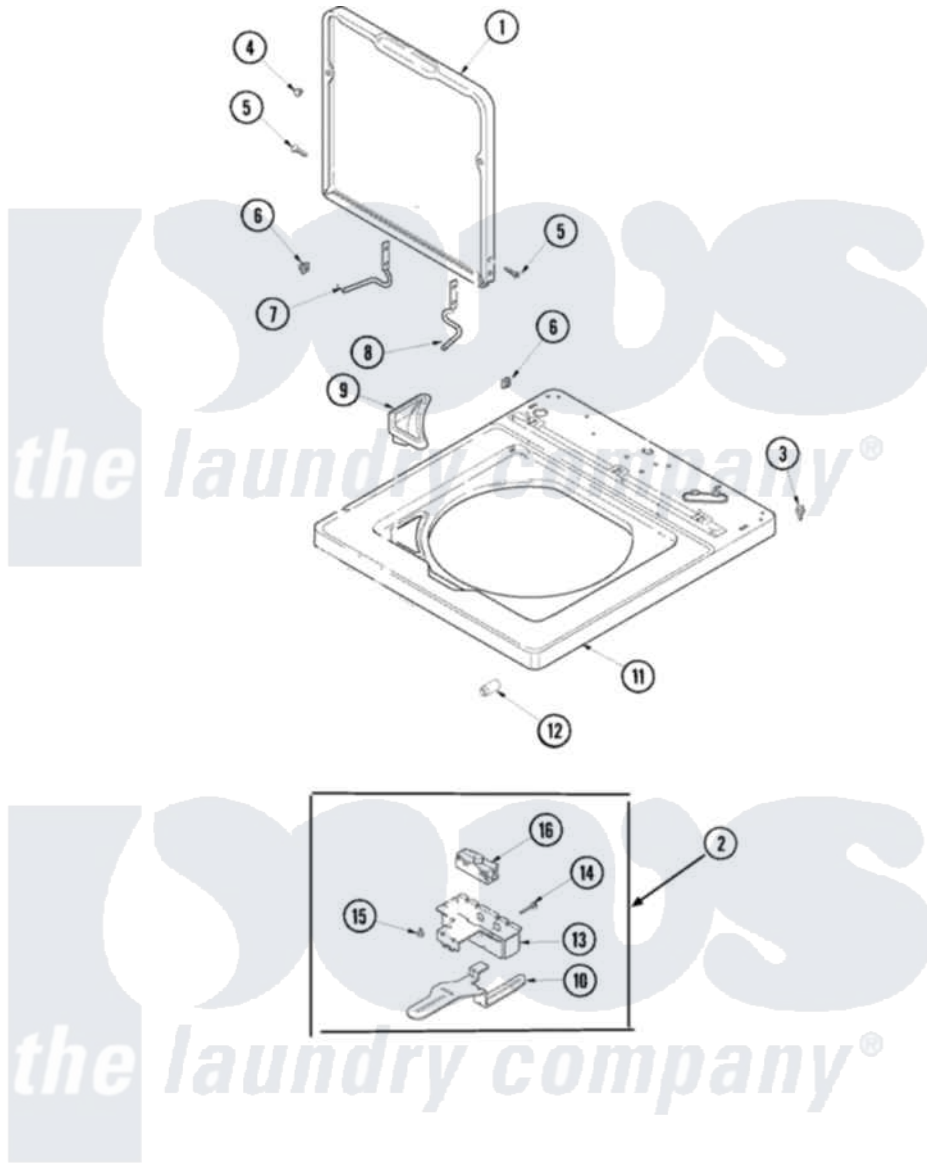

# Amana NAV8800EWW 06 - TOP AND DOOR SWITCH

Amana [Residential Amana NAV8800EWW Washer Parts](#) Parts Diagram 06 - TOP AND DOOR SWITCH  
 Click on the part number to view part

Item	Original Part Number	Replaced By	Status	Part Description
1	<a href="#">27001093</a>			Lid
"	<a href="#">27001129</a>			Medallion
2	40034901	<a href="#">40034901P</a>		Assembly- Lid
3	501086	<a href="#">90767</a>		Screw, 8A X 3/8 HeX Washer Head Tapping
4	<a href="#">40038001</a>			Bumper
5	40039201	<a href="#">W10119828</a>		Screw, Lid Hinge Mounting
6	<a href="#">40008201</a>			Bushing, Hinge
7	<a href="#">40094002</a>			Hinge, Lid Left Stop
8	<a href="#">40094101</a>			Hinge, Lid Right Pass
9	27001094	<a href="#">27001117</a>		Dispenser, Bleach
10	<a href="#">40009701</a>			Arm, Lid Switch
11	27001044	<a href="#">27001182</a>		Top
12	<a href="#">40102101</a>			Cap, Hinge
13	<a href="#">40009801</a>			Holder, Lid Switch
14	<a href="#">40040701</a>			Screw, Tapping No.6b-20
				Screw, 8A X 3/8 HeX Washer