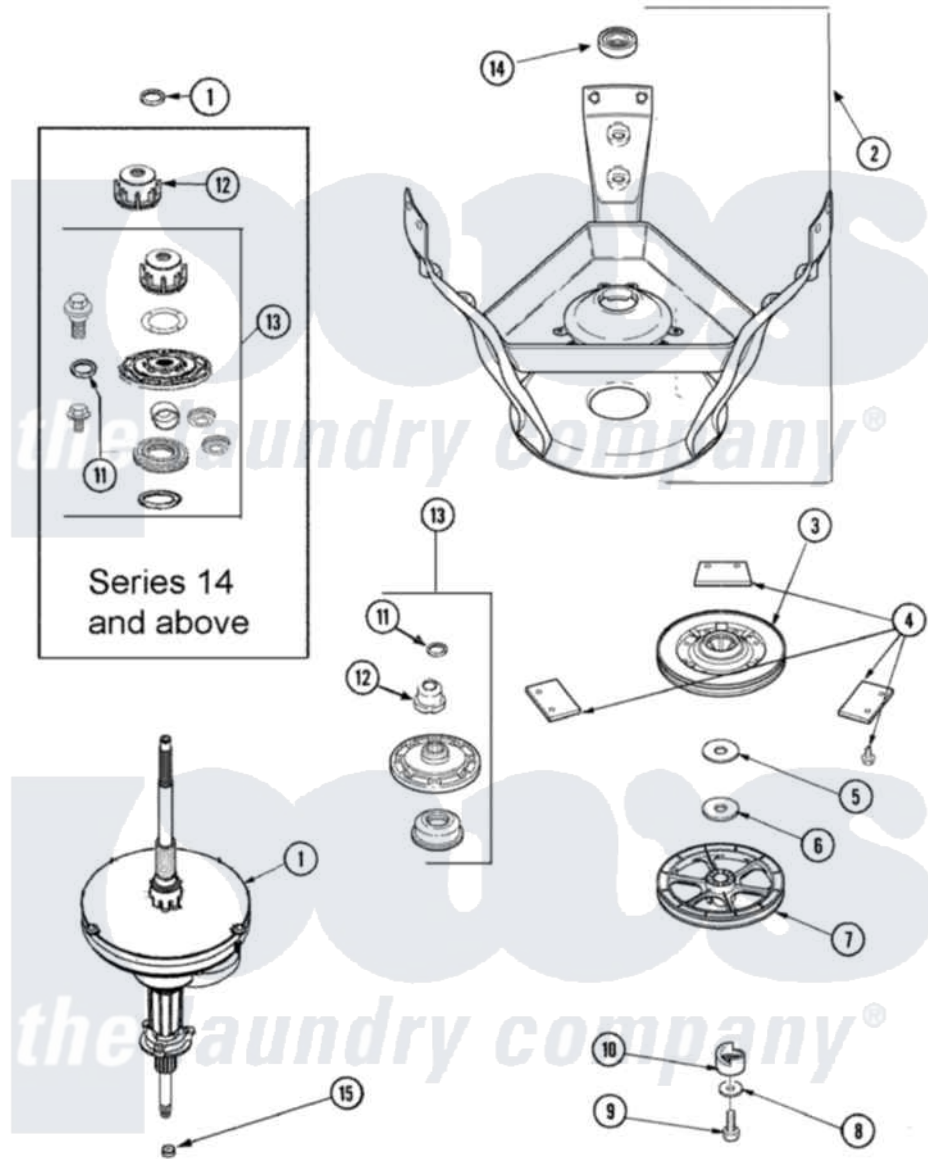

Amana NAV8800EWW 07 - TRANSMISSION & BRAKE

Amana [Residential Amana NAV8800EWW Washer Parts](#) Parts Diagram 07 - TRANSMISSION & BRAKE
 Click on the part number to view part

Item	Original Part Number	Replaced By	Status	Part Description
1	27001039	W10219148		Transmison
2	27001030	12002013		Base
3	40003103	R9900474		Brake Assembly
4	R0000014			Kit, Brake Pad
"	26594P			Grease, Silicone - 2 Oz Tube
5	40065701			Washer, 2 Odx.63 ID
6	40063201			Washer, Flat
7	40047102			Pulley, Spin/Agit
8	40041501			Washer
9	40063401			Screw, 1/4-20 x 5/8 Hex
10	40047402			Helix, Plastic
11	25-7941			"O" Ring, Agtr Drive Shaft
12	21001533	35-5655-1		Seal
13	12002223	W10116790		Hub And Seal
"	12002140	W10116791		Hub And Seal
"	40004201	40004201P		Main Bearing Assembly