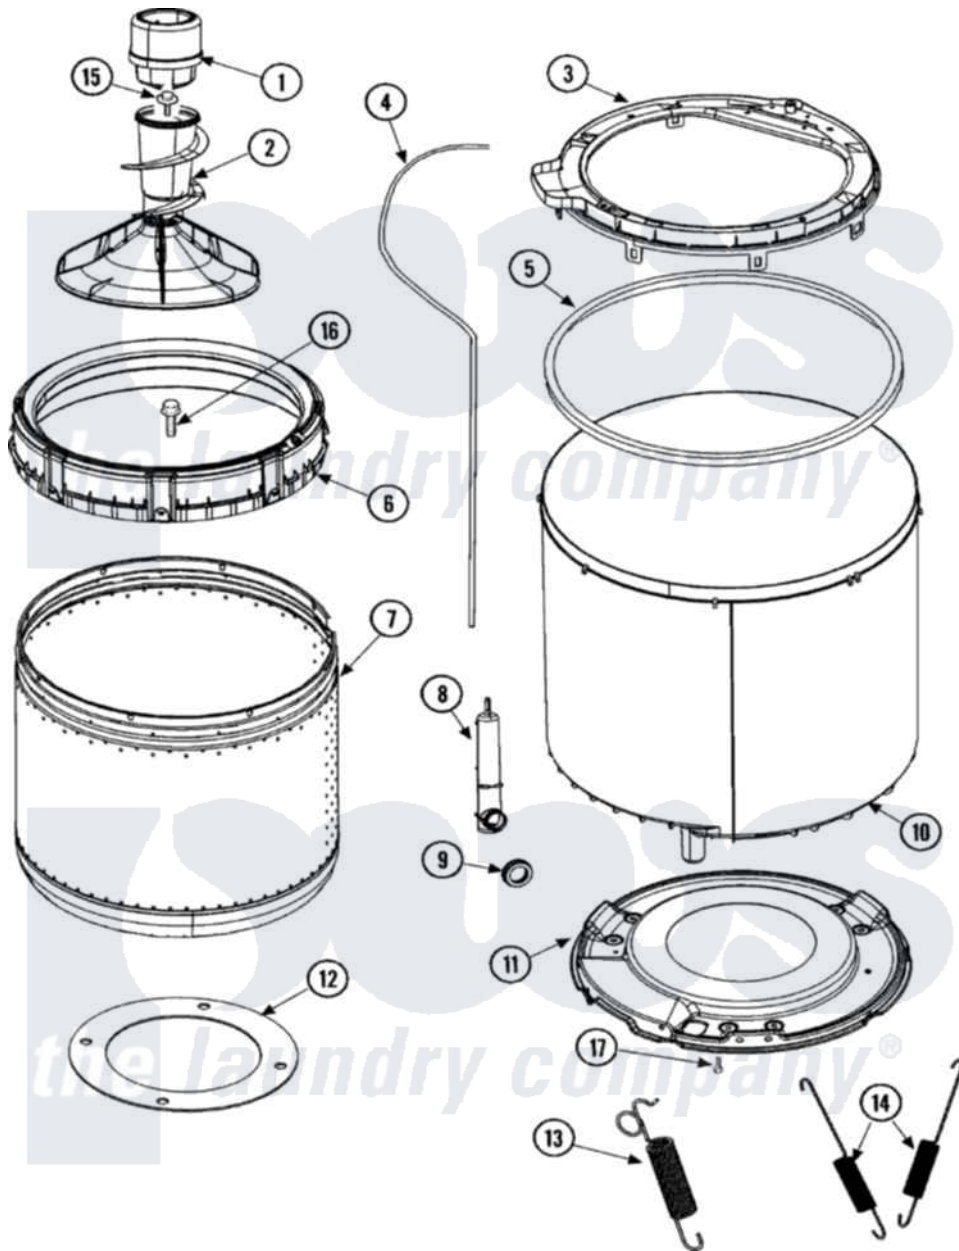

Amana NAV8800EWW 08 - TUB, INNER & OUTER (SERIES 12)

Amana Residential Amana NAV8800EWW Washer Parts Parts Diagram 08 - TUB, INNER & OUTER (SERIES 12)
 Click on the part number to view part

Item	Original Part Number	Replaced By	Status	Part Description
1	27001097		Not Available	DISPENSER, FABRIC (GRAY)
2	22004042			Agitator/Auger Assembly
3	27001195		Not Available	COVER, OUTER TUB W GASKET
4	27001194	21001748		Hose, Pressure Switch
5	27001130			Seal, Tub Cover
6	27001052			Balance Ring
7	Y2201200	12002787		Kit- S.s.
8	40008501			Assembly, Pressure Bulb
9	40037801			Grommet
10	40111001P			Tub, Plastic Outer
11	27001067			Bottom, Outer Tub
"	40128701			Screw, 5/16-18 X .50
"	40001102	40001102P		Bottom, Outer Tub
"	40015401			Seal-Head
12	27001222			Gasket, Foam

13	27001025	Spring, Counterweight
14	Y37001124	Spring, Tall Tub
15	25-8004	W10309247 Screw
16	Y2201470	W1011678Z Screw
17	40064301	Screw, 1/4-15 x 3/4 Hex