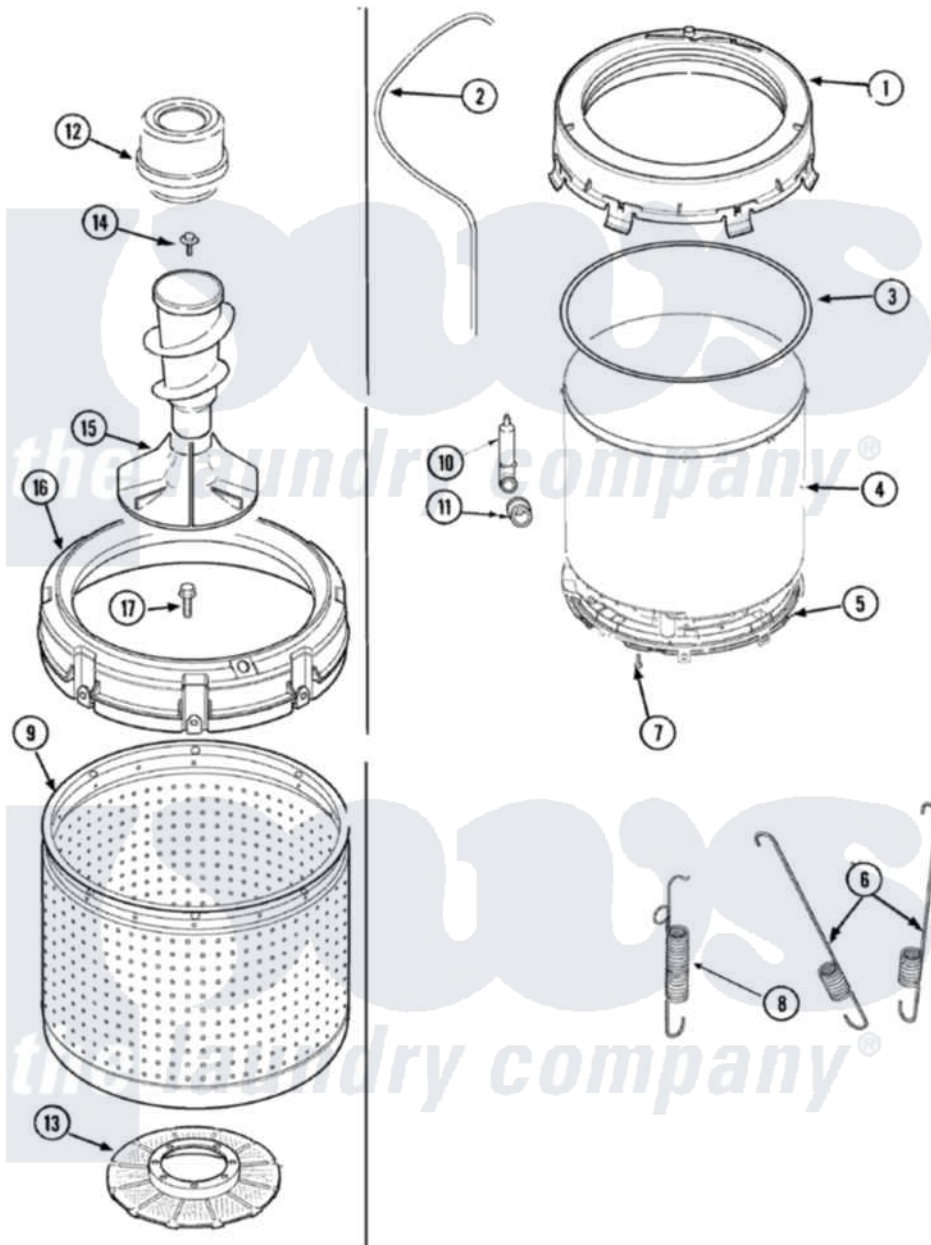

Amana NAV8800EWW 09 - TUBS (INNER & OUTER)

Amana [Residential Amana NAV8800EWW Washer Parts](#) Parts Diagram 09 - TUBS (INNER & OUTER)
 Click on the part number to view part

Item	Original Part Number	Replaced By	Status	Part Description
1	27001195		Not Available	COVER, OUTER TUB W GASKET
2	27001194	21001748		Hose, Pressure Switch
3	27001130			Seal, Tub Cover
4	40111001P			Tub, Plastic Outer
5	27001067			Bottom, Outer Tub
6	27001026	Y37001124		Spring, Tall Tub
7	40064301			Screw, 1/4-15 x 3/4 Hex
8	27001025			Spring, Counterweight
9	40000801	719P3		Assembly- Wash
10	40008501			Assembly, Pressure Bulb
11	40037801			Grommet
12	27001097		Not Available	DISPENSER, FABRIC (GRAY)
13	40008001			Filter, Lint
14	25-8004	W10309247		Screw
15	22004042			Agitator/Auger Assembly