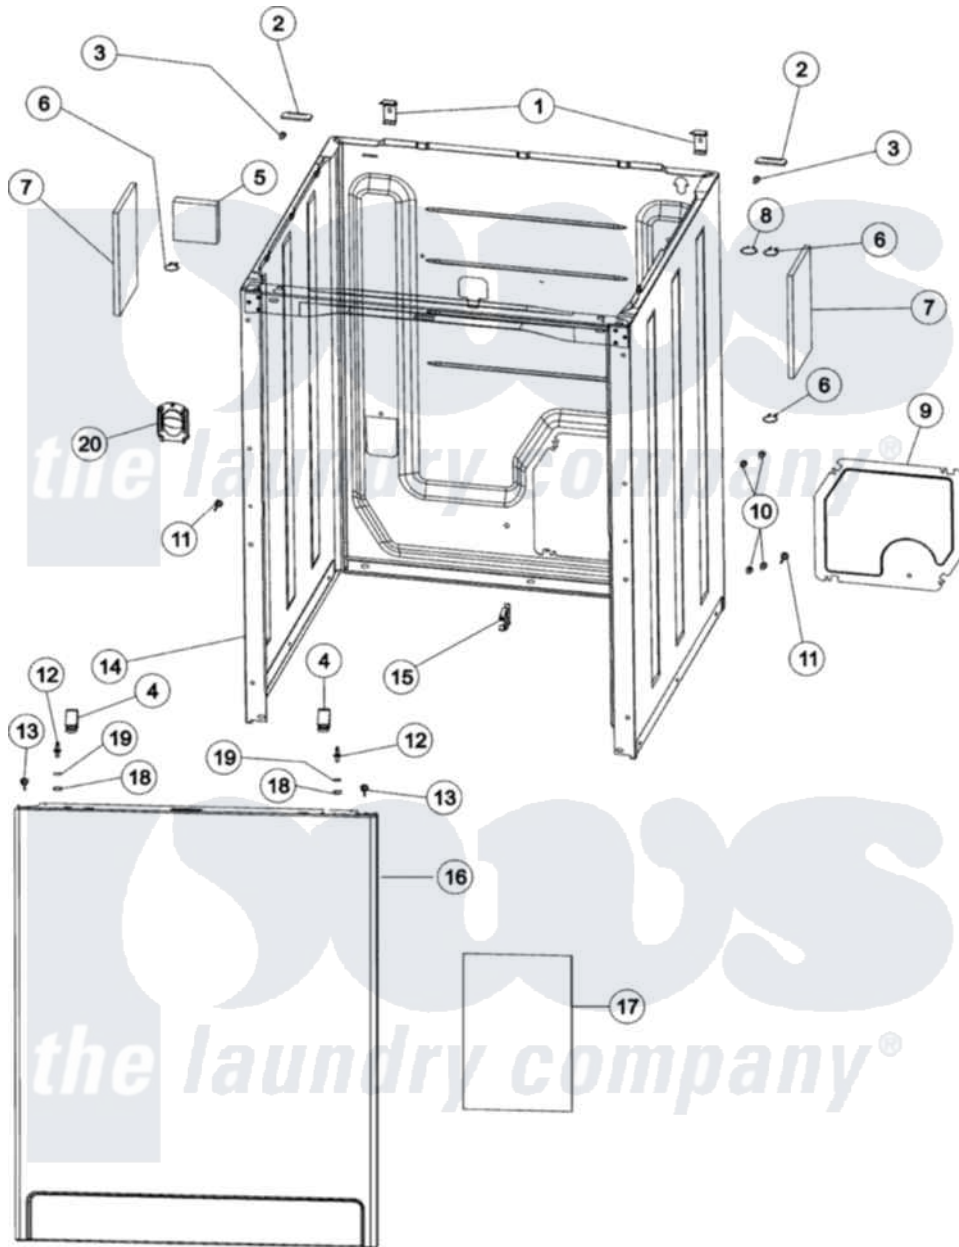

# Amana NAV8805EWW 02 - CABINET & FRONT PANEL

Amana Residential Amana NAV8805EWW Washer Parts Parts Diagram 02 - CABINET & FRONT PANEL  
 Click on the part number to view part

Item	Original Part Number	Replaced By	Status	Part Description
1	<a href="#">35-2846</a>			Hinge, Cabinet Top
2	<a href="#">35-4128</a>			Pad, Hinge
3	25-7732	<a href="#">681414</a>		Screw, 10AB X 1/2
4	<a href="#">25-7220</a>			Clip, Cabinet Top
5	35-0706		Not Available	PAD, FOAM
6	31001320	<a href="#">16515</a>		Clip
7	<a href="#">21002011</a>			Pad, Cabinet
8	<a href="#">25-7430</a>			Clip, Wiring Harness
9	<a href="#">21001876</a>			Shield, Rear
10	25-7733	<a href="#">681414</a>		Screw, 10AB X 1/2
11	<a href="#">21001829</a>			Post, Locating
12	<a href="#">53-0643</a>			Pin, Locator
"	<a href="#">21001874</a>			Outlet, Drain Hose
13	25-7732	<a href="#">681414</a>		Screw, 10AB X 1/2
14	<a href="#">21001871</a>			Cabinet
15	<a href="#">22002765</a>			Clip, Hose

16	<a href="#">35-2084</a>	Panel, Front	
17	<a href="#">21001281</a>	Damper, Sound Pad	
18	25-0224	<a href="#">3400029</a>	Nut, Adapter Plate
19	<a href="#">35-4129</a>	Bumper, Cabinet	
20	<a href="#">21001874</a>	Outlet, Drain Hose	