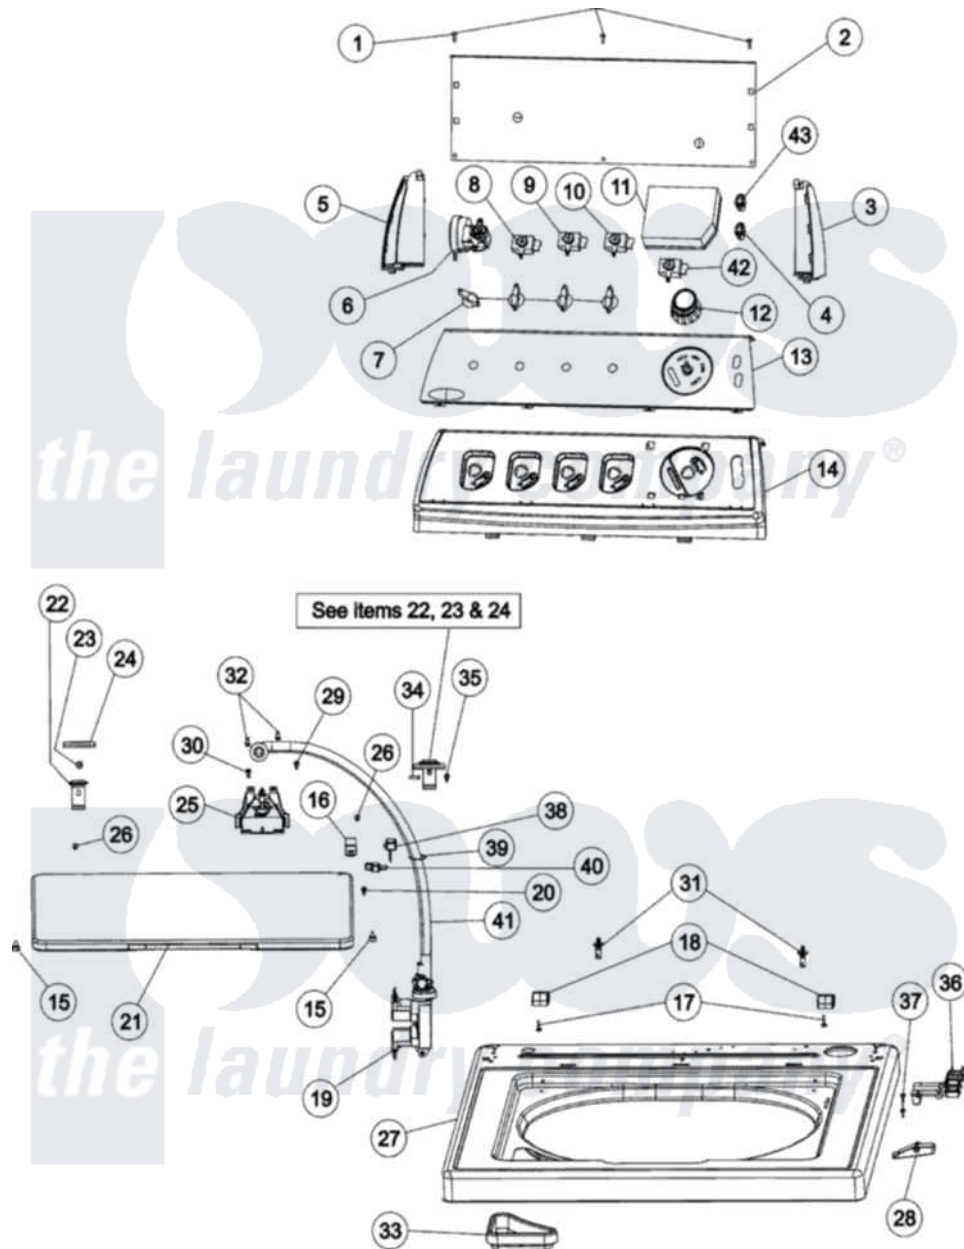

# Amana NAV8805EWW 03 - CONTROL PANEL & TOP

Amana [Residential Amana NAV8805EWW Washer Parts](#) Parts Diagram 03 - CONTROL PANEL & TOP  
 Click on the part number to view part

Item	Original Part Number	Replaced By	Status	Part Description
1	<a href="#">21002224</a>			Screw
2	<a href="#">21001527</a>			Shield, Rear
3	<a href="#">21001547</a>			Endcap, Panel
4	<a href="#">37001248</a>			Switch - Rocker
5	<a href="#">21001546</a>			Endcap, Panel
6	<a href="#">Y2201474</a>			Switch, Pressure
7	<a href="#">37001180</a>			Knob Assembly
8	<a href="#">37001263</a>			Encoder, Rotary 4 Position
9	<a href="#">37001265</a>			Encoder, Rotary 2 Position
10	<a href="#">21002198</a>			Encoder, Rotary 3 Position
11	21002100	<a href="#">21002238</a>		Washer Control Board
12	<a href="#">37001182</a>			Knob Assembly
13	<a href="#">12002670</a>			Facia As Pack
14	37001267		Not Available	SUPPORT, CONTROL
15	<a href="#">35-0581</a>			Bumper, Door
16	21001148	<a href="#">12001187</a>		Kit, Lid Switch Assembly