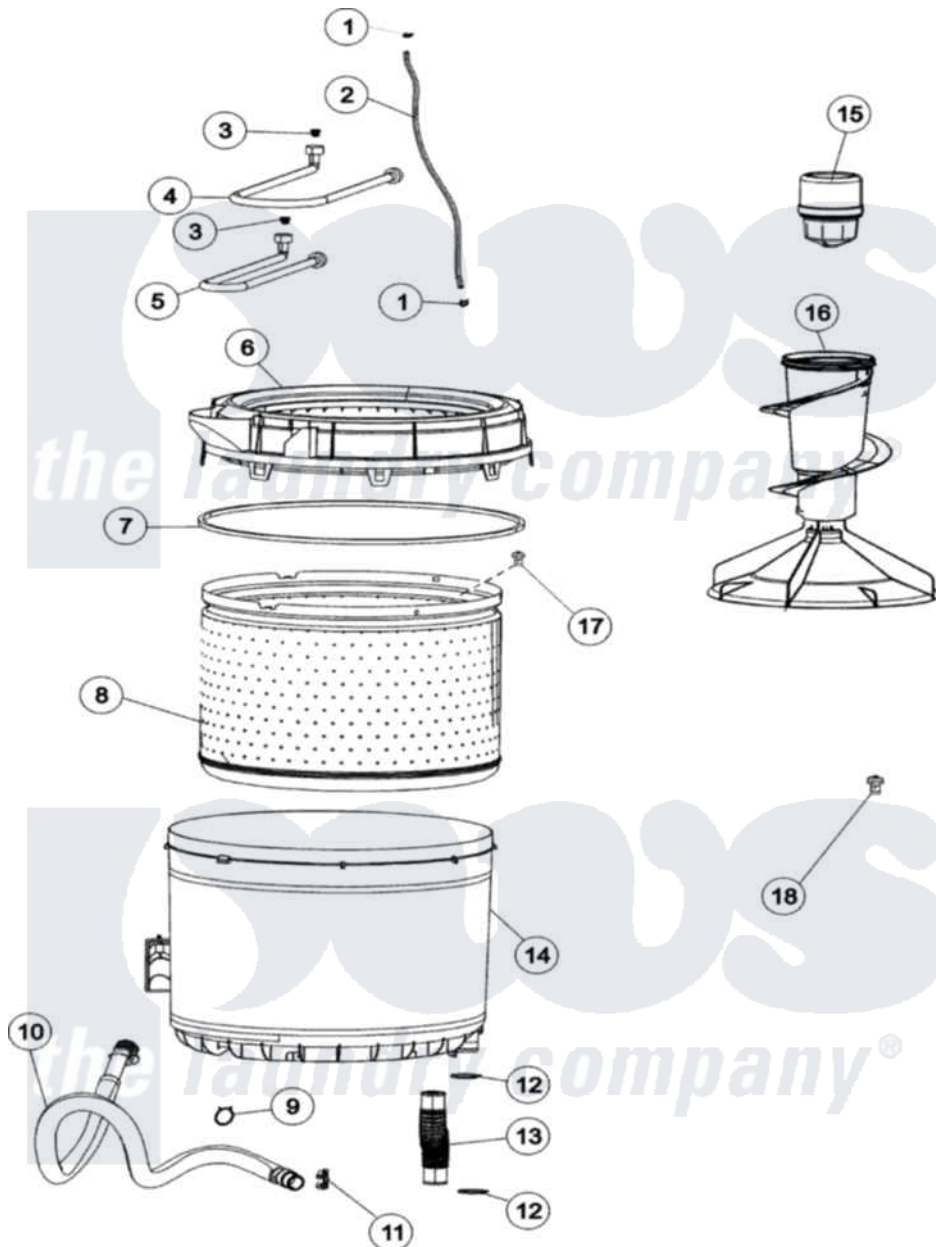

Amana NAV8805EWW 04 - INNER - OUTER TUB

Amana [Residential Amana NAV8805EWW Washer Parts](#) Parts Diagram 04 - INNER - OUTER TUB
 Click on the part number to view part

Item	Original Part Number	Replaced By	Status	Part Description
1	25-7796	596669		Clamp, Manifold
2	21001749	21001748		Hose, Pressure Switch
3	22002960			Strainer, Washer Inlet
4	35-0874	76313		Hosefill
5	33-7891	89503		Hose-Inlet
6	21001531		Not Available	TOP, TUB (PLASTIC)
7	35-2328			Seal, Tub Top
8	12002680			S/S Spinner As-Pak
9	21001875	285655		Clamp, Hose
10	21001872			Hose, Drain
11	22002765			Clip, Hose
12	25-6068	285655		Clamp, Hose
13	21001915			Hose, Tub To Pump
14	35-3700			Tub Assembly
"	22002933			Screw
15	21002006			Fabric Disp Assembly

16

[27001230](#)

Auger Assembly As Pack

17

25-7967

[3400504](#)

Screw

18

25-7948

[W10309247](#)

Screw