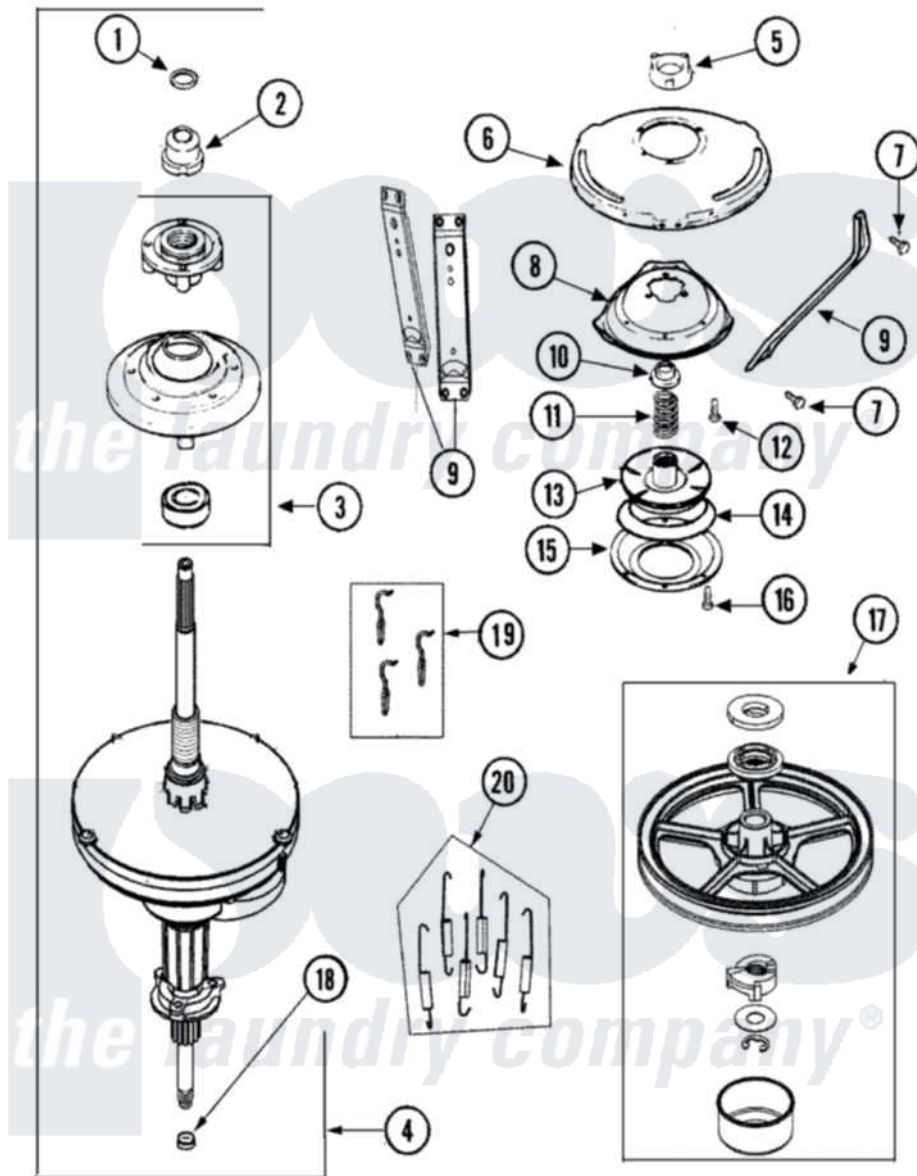

# Amana NAV8805EWW 06 - TRANSMISSION

Amana [Residential Amana NAV8805EWW Washer Parts](#) Parts Diagram 06 - TRANSMISSION  
 Click on the part number to view part

Item	Original Part Number	Replaced By	Status	Part Description
1	<a href="#">25-7941</a>			"O" Ring, Agr Drive Shaft
2	21001533	<a href="#">35-5655-1</a>		Seal
3	21001868	<a href="#">W10219156</a>		Tub Seal
4	21001867	<a href="#">35-6615</a>		Ht Tran S
5	21001511	<a href="#">12001562</a>		Bearing Assembly
6	<a href="#">21001518</a>			Support, Tub
7	<a href="#">21001858</a>			Screw 5/16-18 x 1/2
8	<a href="#">21001163</a>			Housing, Suspension
9	<a href="#">21001532</a>			Brace, Tub
10	<a href="#">35-2017</a>			Retainer, Brake Spring
11	<a href="#">21001910</a>			Spring, Brake
12	<a href="#">21001509</a>			Screw, High Performance Plastic
13	21002010	<a href="#">35-6714</a>		Brake Roto
14	<a href="#">21002026</a>			Snubber
15	<a href="#">35-6918</a>			Stator, Brake
16	<a href="#">21001065</a>			Screw, No.10-24 x .50 Hxnibhd

17	<a href="#">12002213</a>		Thrust Bearing Kit
18	35-2010	<a href="#">207843</a>	Lip Seal Repair Kit
19	<a href="#">21001166</a>		Hook, Suspension Spring
20	21002065	<a href="#">12002773</a>	Spring