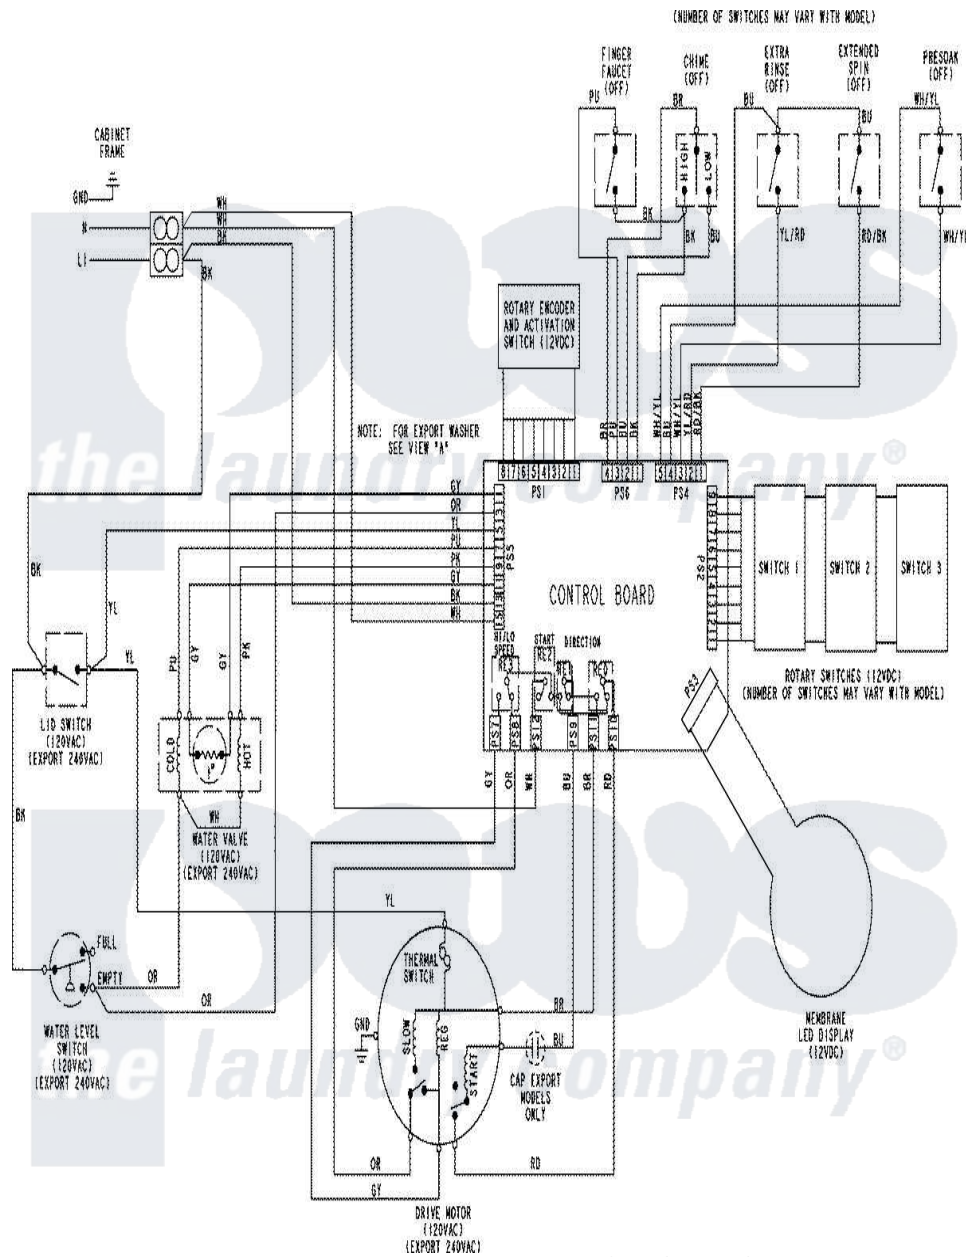

Amana NAV8805EWW 07 - WIRING INFORMATION

Amana [Residential Amana NAV8805EWW Washer Parts](#) Parts Diagram 07 - WIRING INFORMATION
 Click on the part number to view part

Item	Original Part Number	Replaced By	Status	Part Description
NI	15003788		Not Available	WIRING INFORMATION