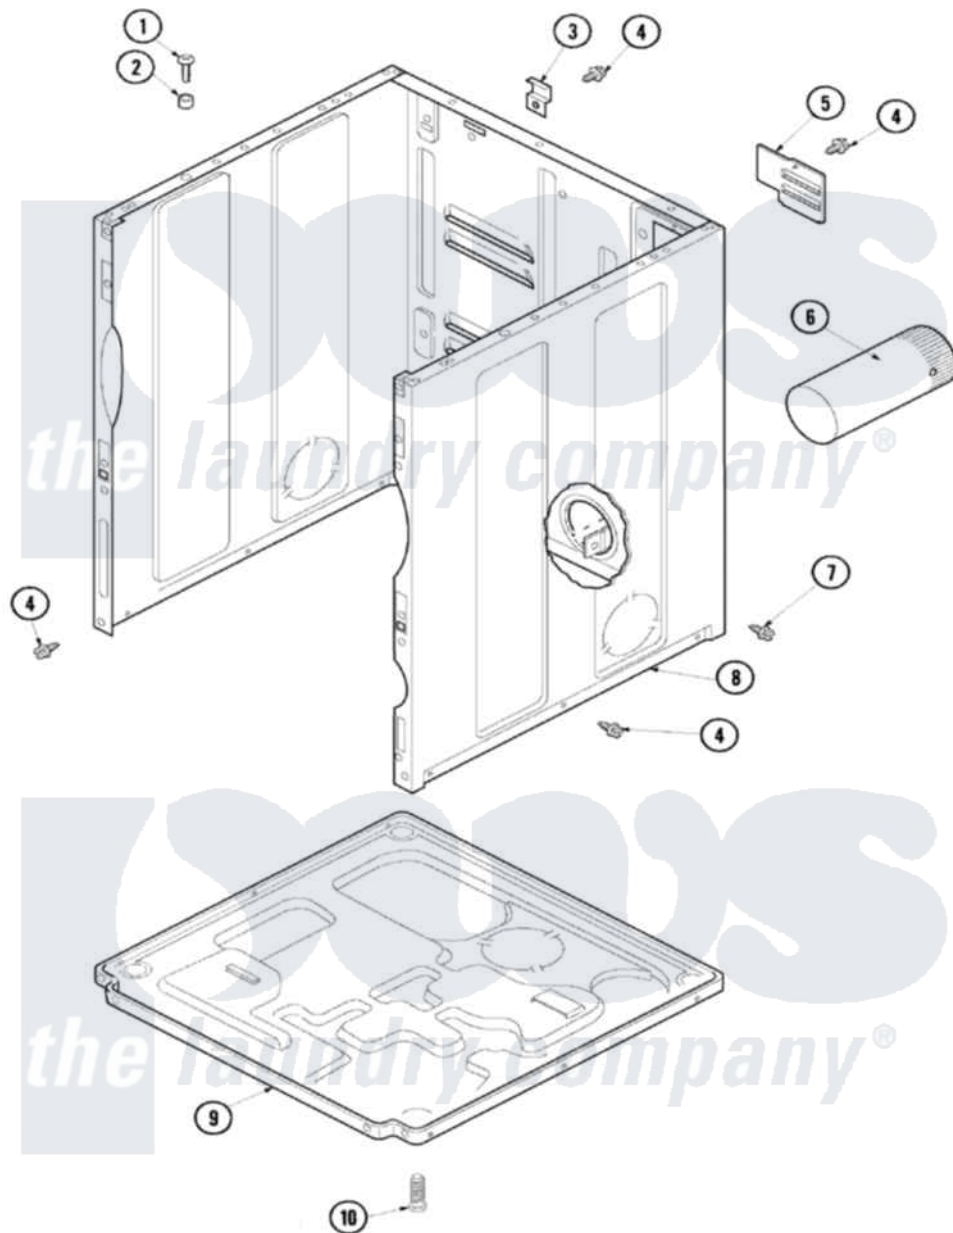

# Amana NDE2330AYW 01 - CABINET & BASE

Amana Residential Amana NDE2330AYW Dryer Parts Parts Diagram 01 - CABINET & BASE  
 Click on the part number to view part

Item	Original Part Number	Replaced By	Status	Part Description
1	32671	<a href="#">Y014874</a>		Screw, Idler Arm And Sleeve
2	<a href="#">505187</a>			Locator, Panel
3	<a href="#">500003</a>			Hinge, Top
4	503661	<a href="#">27001200</a>		Screw
5	500114	<a href="#">510903</a>		Plate Access Panel
6	<a href="#">505518</a>			Duct, Exhaust
7	<a href="#">503688</a>			Screw, 10B-16 X .34 I
8	40076402WP	<a href="#">37001284</a>		Cabinet As Pack
9	<a href="#">500070</a>			Base, Dryer
10	<a href="#">Y500101</a>			Leg, Leveling