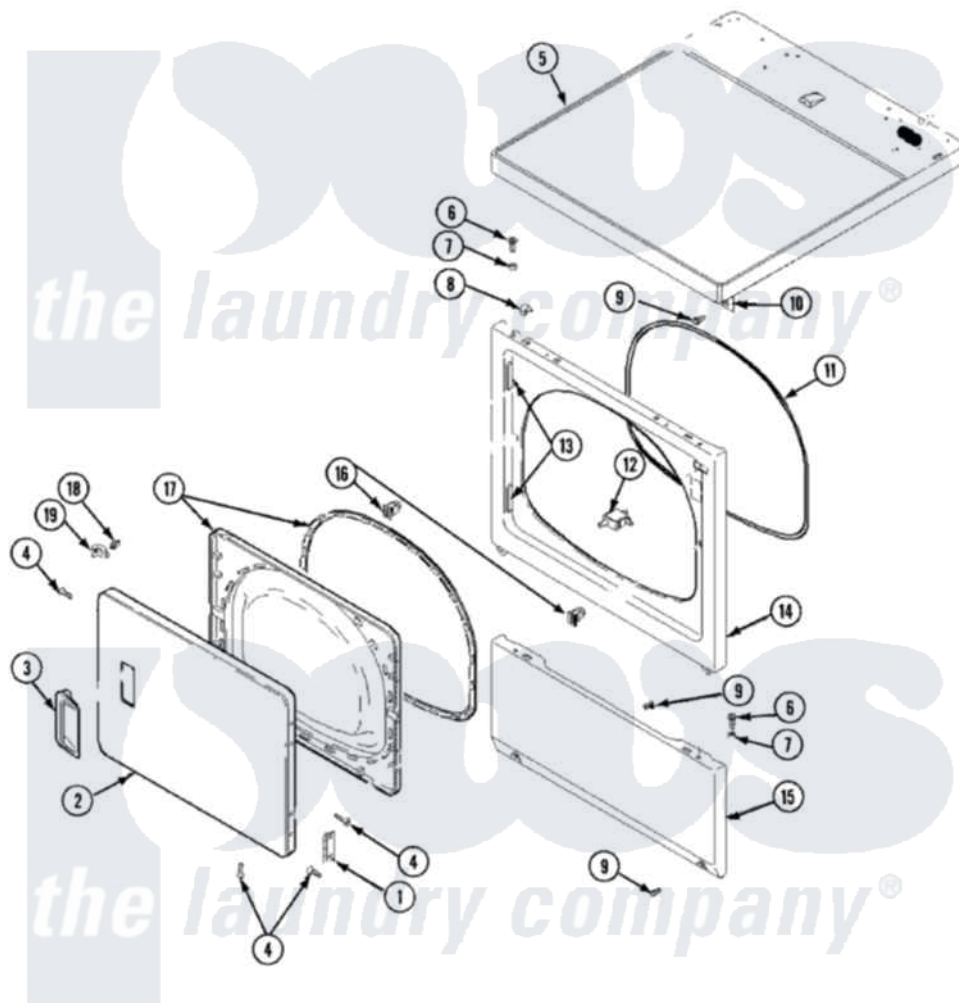

Amana NDE2330AYW 03 - DOOR, FRONT, ACCESS & TOP PANELS

Amana Residential Amana NDE2330AYW Dryer Parts Parts Diagram 03 - DOOR, FRONT, ACCESS & TOP PANELS
 Click on the part number to view part

| Item | Original Part Number | Replaced By | Status | Part Description |
|------|--------------------------|---------------------------|--------|-----------------------------|
| 1 | Y503676 | | | Hinge, Door And Top |
| 2 | 37001029 | | | Door, Dryer |
| 3 | 37001073 | | | Handle, Door |
| 4 | 37001030 | | | Screw, No.8ab-16 x 3/4 Fh |
| 5 | Y56128 | | | Pad, Bumper |
| " | 37001027 | | | Panel, Top |
| 6 | 32671 | Y014874 | | Screw, Idler Arm And Sleeve |
| 7 | 505187 | | | Locator, Panel |
| 8 | 56080 | 22001650 | | Fastener, Spring |
| 9 | 503661 | 27001200 | | Screw |
| 10 | 40130801 | | | Bracket, Top Mount |
| 11 | 504005 | 511056 | | Seal Front Panel |
| 12 | Y504570 | W10169313 | | Switch-Dor |
| 13 | 503126 | | | Plug, Hinge Hole |
| 14 | 503656WP | | | Panel, Front |
| 15 | 37001074 | | | Panel, Access |

| | | | |
|----|--------------------------|-------------------------|--------------------------|
| 16 | 54660 | LA-1003 | Door Catch Kit |
| 17 | 37001028 | | Seal And Liner, Assembly |
| 18 | 500039 | 510181 | Strike Doormetal |
| 19 | 40116201 | | Bracket, Door Strike |