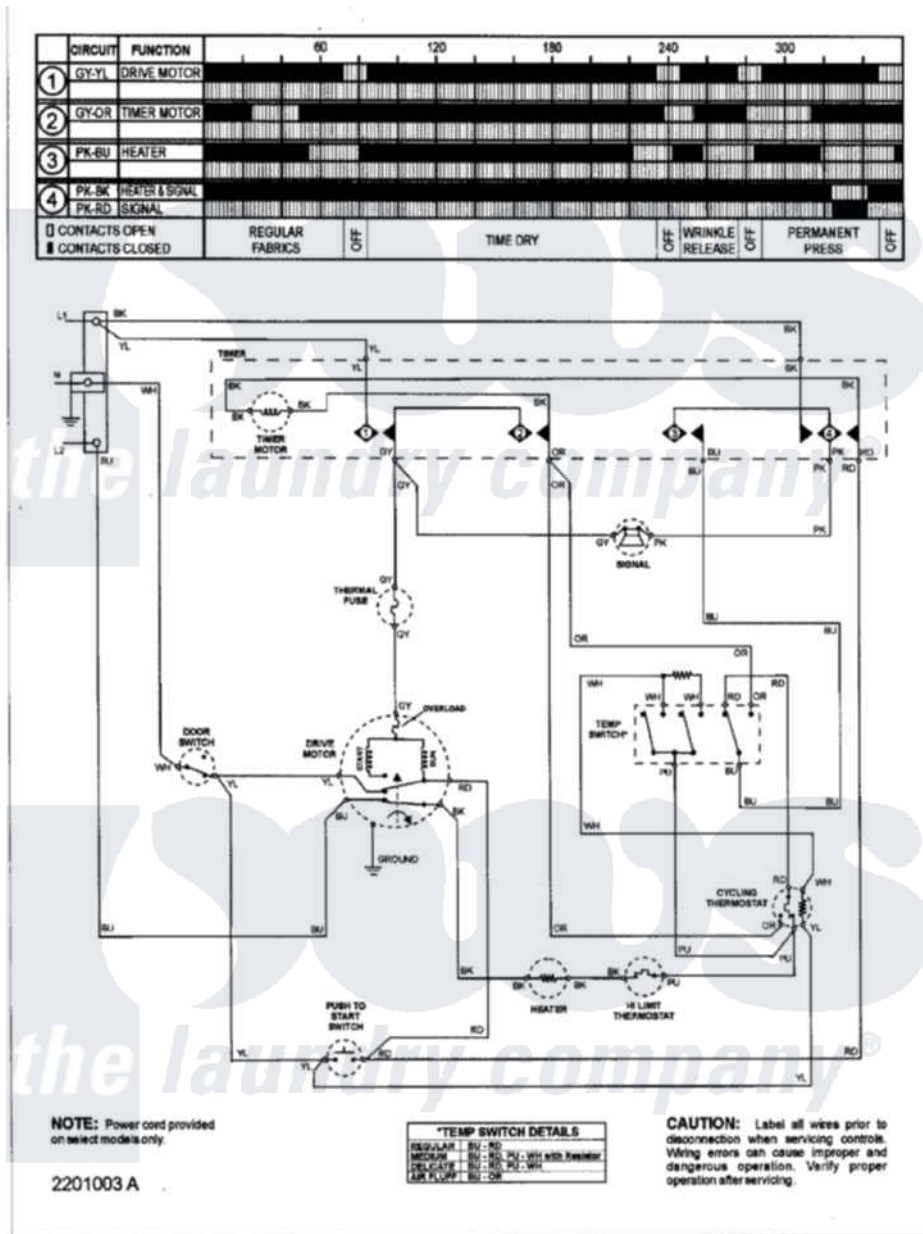

Amana NDE2330AYW 09 - WIRING INFORMATION (SERIES 11)

Amana Residential Amana NDE2330AYW Dryer Parts Parts Diagram 09 - WIRING INFORMATION (SERIES 11)  
 Click on the part number to view part

Item	Original Part Number	Replaced By	Status	Part Description
NI	15003410		Not Available	WIRING INFORMATION