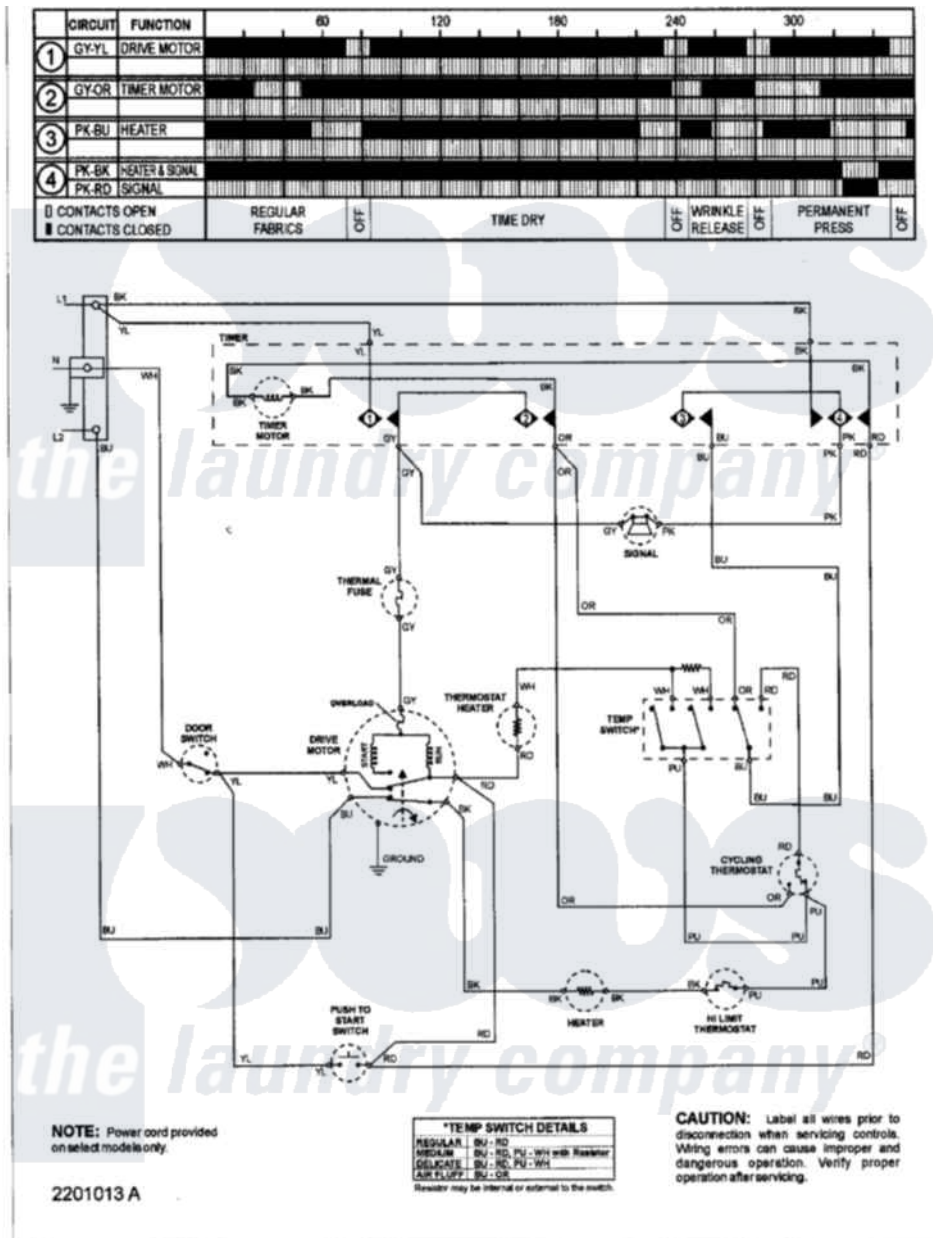

# Amana NDE2330AYW 10 - WIRING INFORMATION (SERIES 12)

Amana Residential Amana NDE2330AYW Dryer Parts Parts Diagram 10 - WIRING INFORMATION (SERIES 12)  
 Click on the part number to view part

Item	Original Part Number	Replaced By	Status	Part Description
NI	15003422		Not Available	WIRING INFORMATION