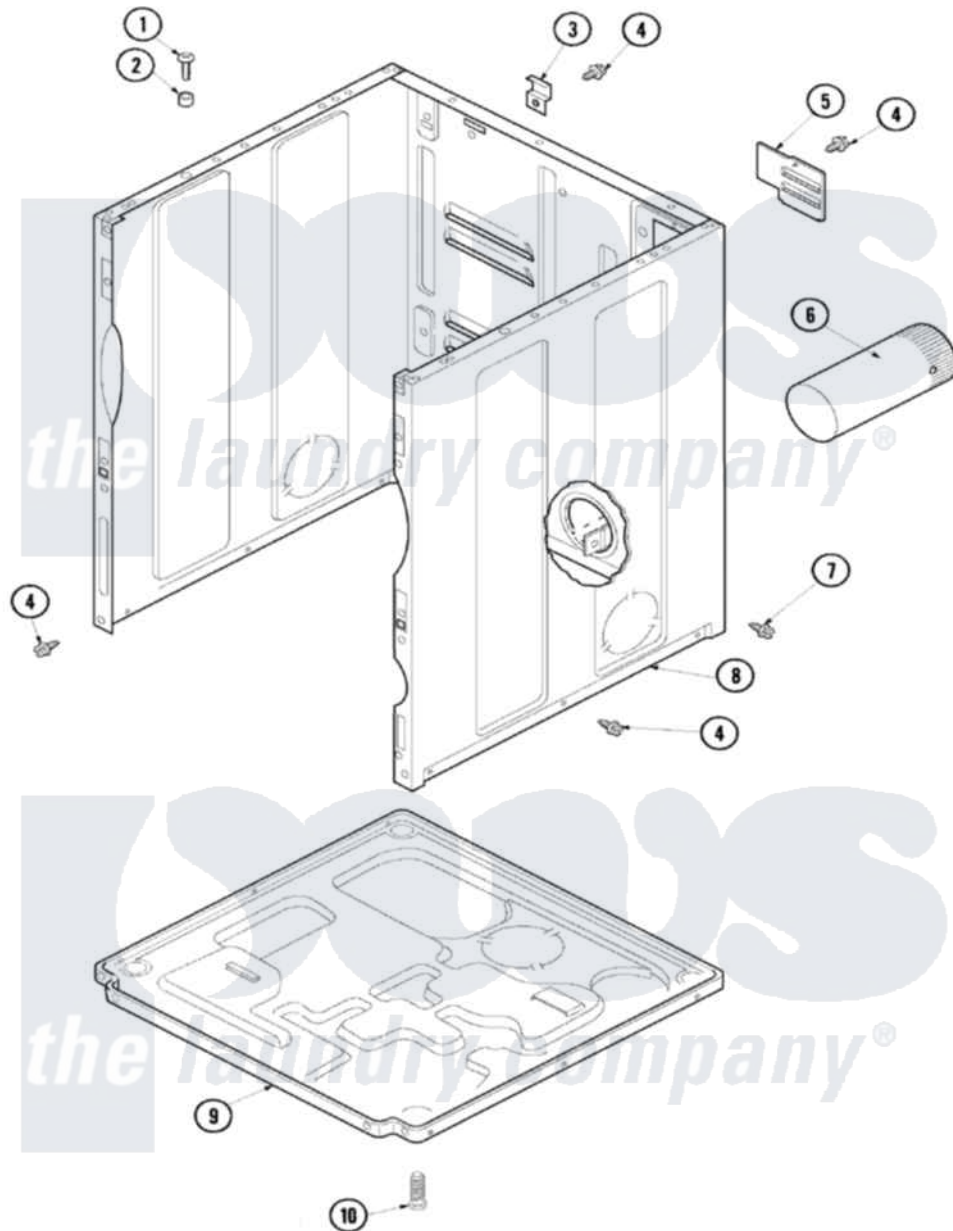

Amana NDE2330AZW 01 - CABINET & BASE

Amana Residential Amana NDE2330AZW Dryer Parts Parts Diagram 01 - CABINET & BASE
 Click on the part number to view part

Item	Original Part Number	Replaced By	Status	Part Description
1	32671	Y014874		Screw, Idler Arm And Sleeve
2	505187			Locator, Panel
3	500003			Hinge, Top
4	503661	27001200		Screw
5	500114	510903		Plate Access Panel
6	505518			Duct, Exhaust
7	503688			Screw, 10B-16 X .34 I
8	40076402WP	37001284		Cabinet As Pack
9	500070			Base, Dryer
10	Y500101			Leg, Leveling
11	40097501	33002916		Power Cord, Canadian 240V