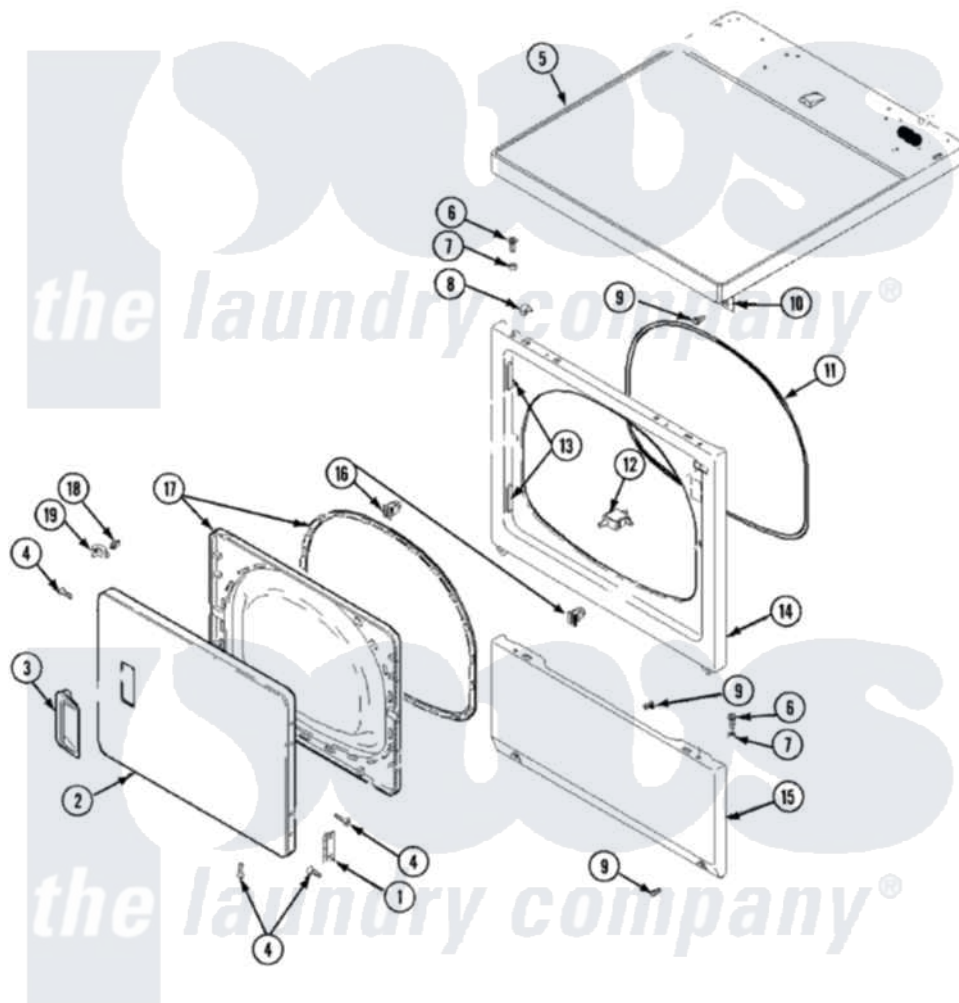

# Amana NDE2330AZW 03 - DOOR, FRONT, ACCESS & TOP PANELS

Amana Residential Amana NDE2330AZW Dryer Parts Parts Diagram 03 - DOOR, FRONT, ACCESS & TOP PANELS  
 Click on the part number to view part

Item	Original Part Number	Replaced By	Status	Part Description
1	<a href="#">Y503676</a>			Hinge, Door And Top
2	<a href="#">37001029</a>			Door, Dryer
3	<a href="#">37001073</a>			Handle, Door
4	<a href="#">37001030</a>			Screw, No.8ab-16 x 3/4 Fh
5	<a href="#">Y56128</a>			Pad, Bumper
"	<a href="#">37001027</a>			Panel, Top
6	32671	<a href="#">Y014874</a>		Screw, Idler Arm And Sleeve
7	<a href="#">505187</a>			Locator, Panel
8	56080	<a href="#">22001650</a>		Fastener, Spring
9	503661	<a href="#">27001200</a>		Screw
10	<a href="#">40130801</a>			Bracket, Top Mount
11	504005	<a href="#">511056</a>		Seal Front Panel
12	Y504570	<a href="#">W10169313</a>		Switch-Dor
13	<a href="#">503126</a>			Plug, Hinge Hole
14	<a href="#">503656WP</a>			Panel, Front
15	<a href="#">37001074</a>			Panel, Access

16	54660	<a href="#">LA-1003</a>	Door Catch Kit
17	<a href="#">37001028</a>		Seal And Liner, Assembly
18	500039	<a href="#">510181</a>	Strike Doormetal
19	<a href="#">40116201</a>		Bracket, Door Strike