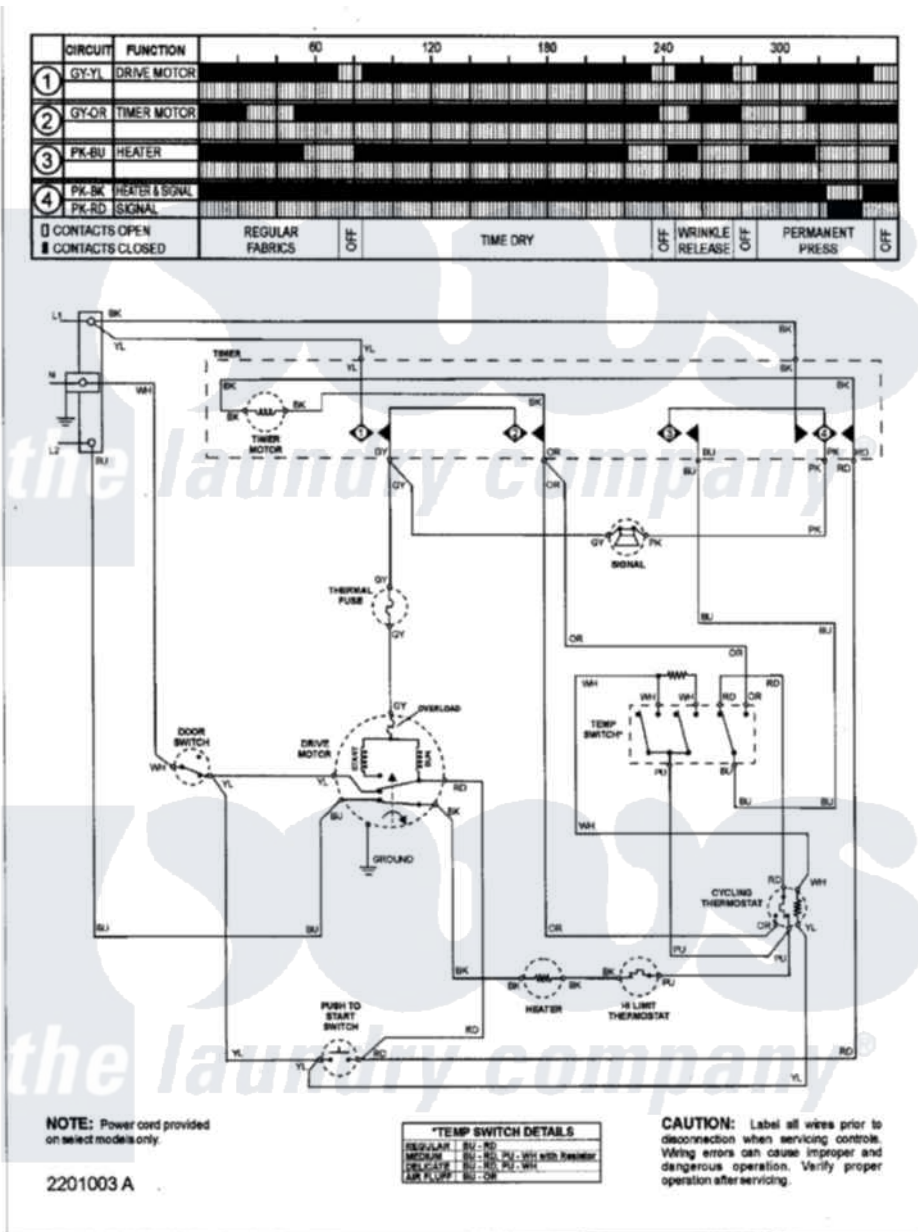

Amana NDE2330AZW 09 - WIRING INFORMATION (SERIES 11)

Amana Residential Amana NDE2330AZW Dryer Parts Parts Diagram 09 - WIRING INFORMATION (SERIES 11)
 Click on the part number to view part

Item	Original Part Number	Replaced By	Status	Part Description
NI	15003410		Not Available	WIRING INFORMATION