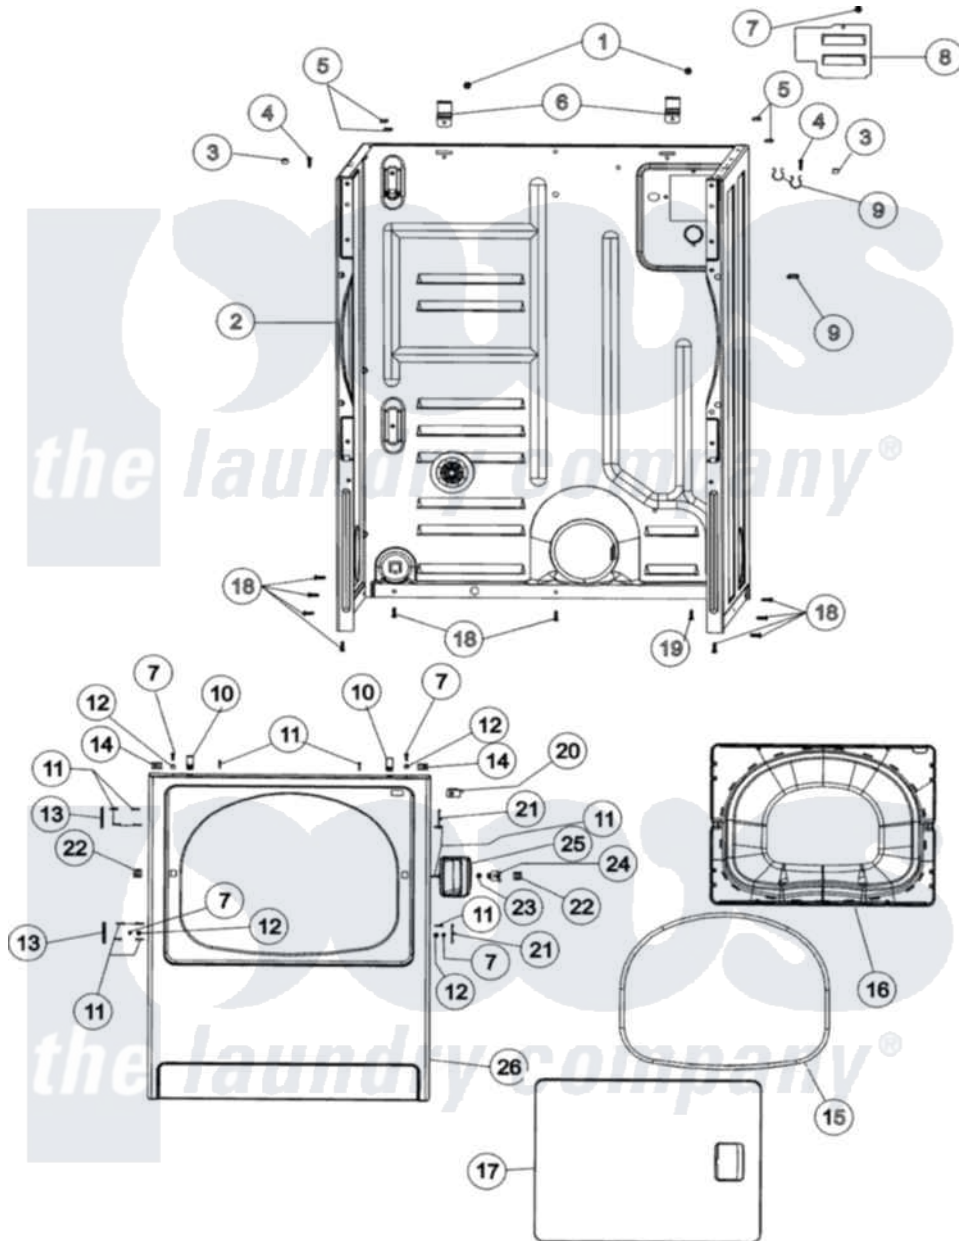

# Amana NDE2335AZW 02 - CABINET & FRONT PANEL

Amana Residential Amana NDE2335AZW Dryer Parts Parts Diagram 02 - CABINET & FRONT PANEL  
 Click on the part number to view part

Item	Original Part Number	Replaced By	Status	Part Description
1	<a href="#">503688</a>			Screw, 10B-16 X .34 I
2	37001155	<a href="#">37001284</a>		Cabinet As Pack
3	<a href="#">505187</a>			Locator, Panel
4	32671	<a href="#">Y014874</a>		Screw, Idler Arm And Sleeve
5	<a href="#">Y56128</a>			Pad, Bumper
6	<a href="#">500003</a>			Hinge, Top
7	32671	<a href="#">Y014874</a>		Screw, Idler Arm And Sleeve
8	<a href="#">503293</a>			Plate, Access Cover
9	<a href="#">504034</a>			Clip, Wire
10	<a href="#">25-7220</a>			Clip, Cabinet Top
11	<a href="#">37001030</a>			Screw, No.8ab-16 x 3/4 Fh
12	<a href="#">505187</a>			Locator, Panel
13	<a href="#">Y503676</a>			Hinge, Door And Top
14	213280	<a href="#">204439</a>		Screw And Fstner Assembly
15	504005	<a href="#">511056</a>		Seal Front Panel
16	<a href="#">37001028</a>			Seal And Liner, Assembly

17	<a href="#">37001029</a>		Door, Dryer
18	<a href="#">27001200</a>		Screw
19	<a href="#">20530</a>		Screw, 10-24 x 3/8 Hex
20	Y504570	<a href="#">W10169313</a>	Switch-Dor
21	<a href="#">503126</a>		Plug, Hinge Hole
22	54660	<a href="#">LA-1003</a>	Door Catch Kit
23	500039	<a href="#">510181</a>	Strike Doormetal
24	<a href="#">40116201</a>		Bracket, Door Strike
25	<a href="#">33001241</a>		Handle, Door
26	<a href="#">37001154</a>		Front Panel - White