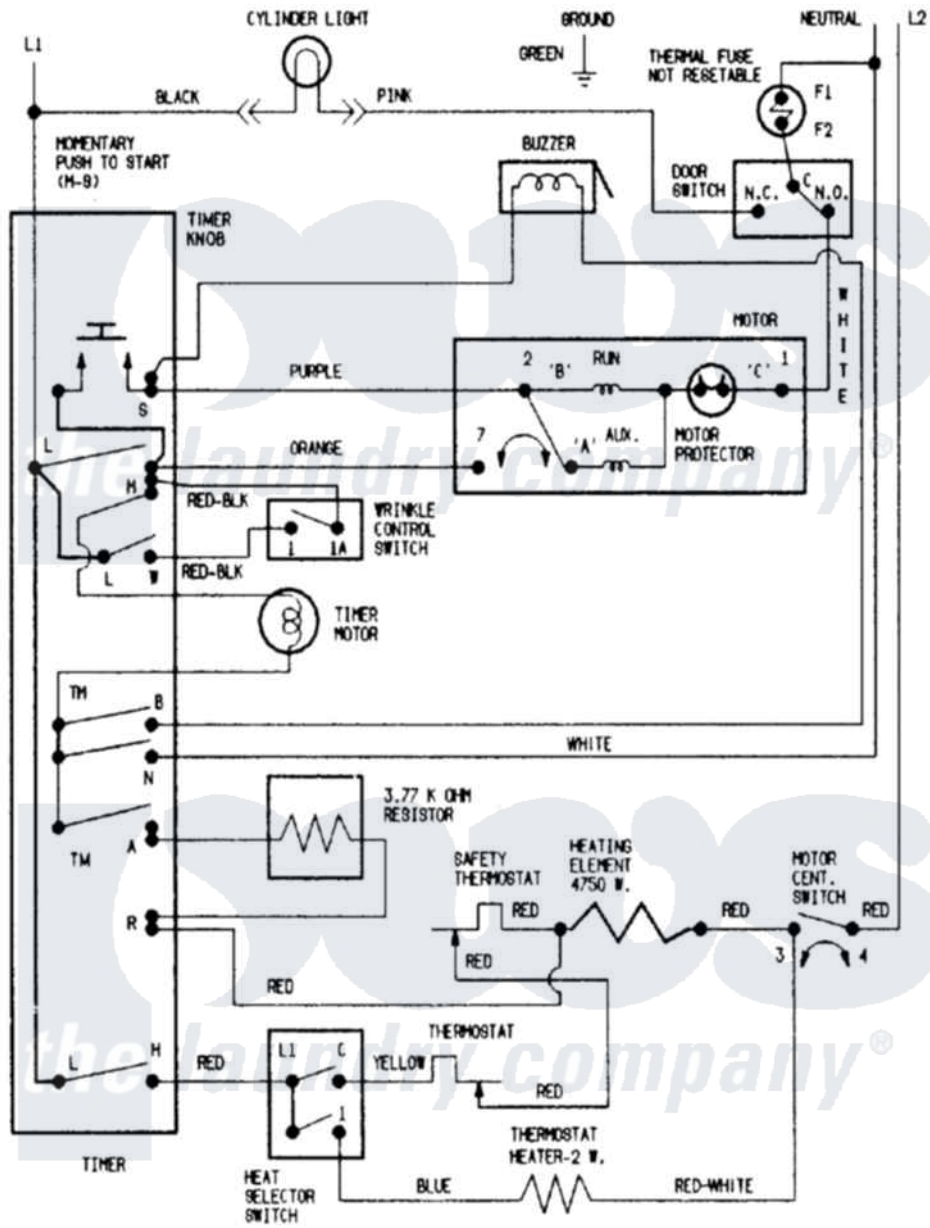

# Amana NDE2335AZW 06 - WIRING INFORMATION

Amana Residential Amana NDE2335AZW Dryer Parts Parts Diagram 06 - WIRING INFORMATION  
 Click on the part number to view part

Item	Original Part Number	Replaced By	Status	Part Description
NI	15003794		Not Available	WIRING INFORMATION