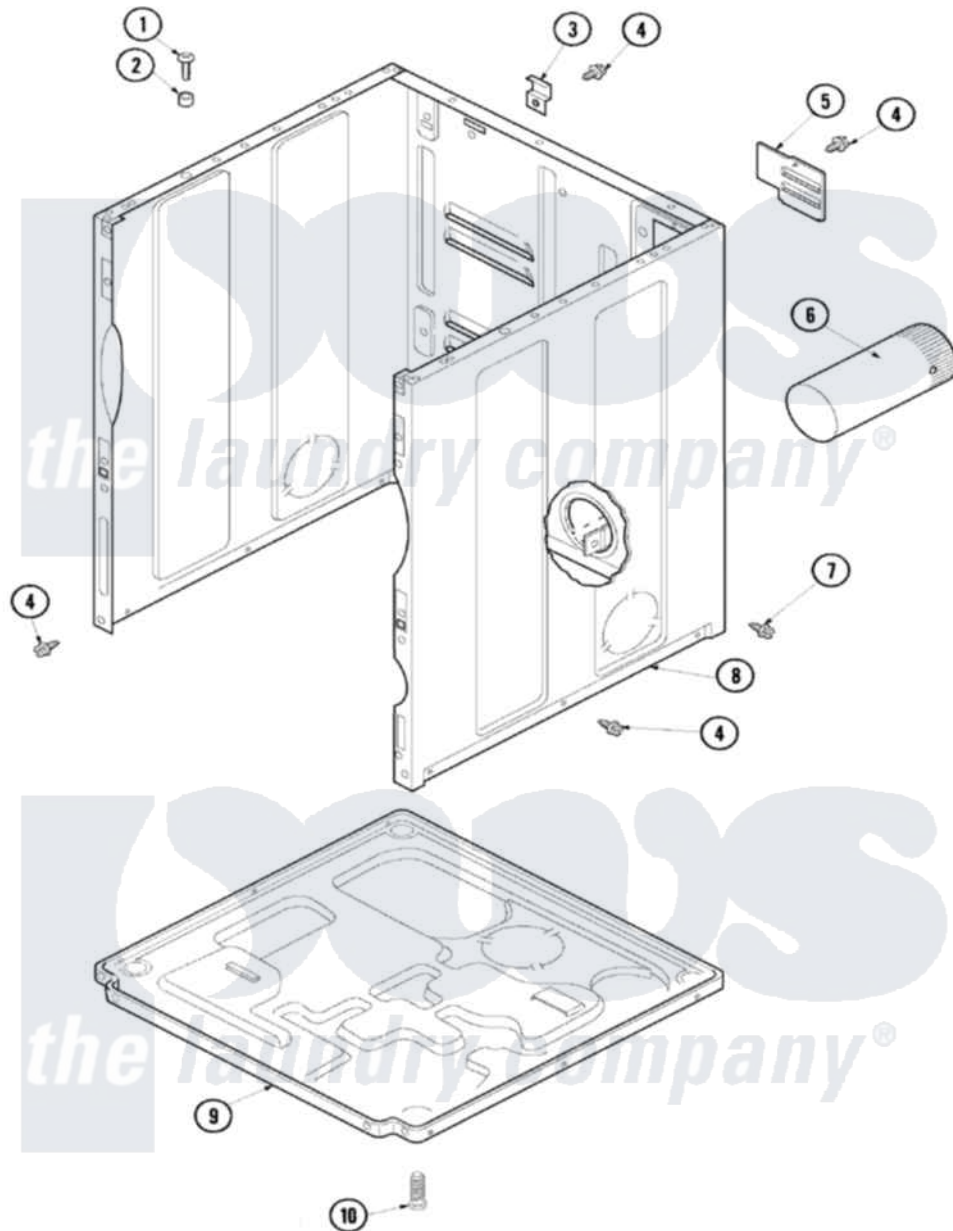

# Amana NDE5800AYW 01 - CABINET & BASE

Amana Residential Amana NDE5800AYW Dryer Parts Parts Diagram 01 - CABINET & BASE  
 Click on the part number to view part

Item	Original Part Number	Replaced By	Status	Part Description
1	32671	<a href="#">Y014874</a>		Screw, Idler Arm And Sleeve
2	<a href="#">505187</a>			Locator, Panel
3	<a href="#">500003</a>			Hinge, Top
4	503661	<a href="#">27001200</a>		Screw
5	500114	<a href="#">510903</a>		Plate Access Panel
6	<a href="#">505518</a>			Duct, Exhaust
7	<a href="#">503688</a>			Screw, 10B-16 X .34 I
8	40076402WP	<a href="#">37001284</a>		Cabinet As Pack
9	<a href="#">500070</a>			Base, Dryer
10	<a href="#">Y500101</a>			Leg, Leveling