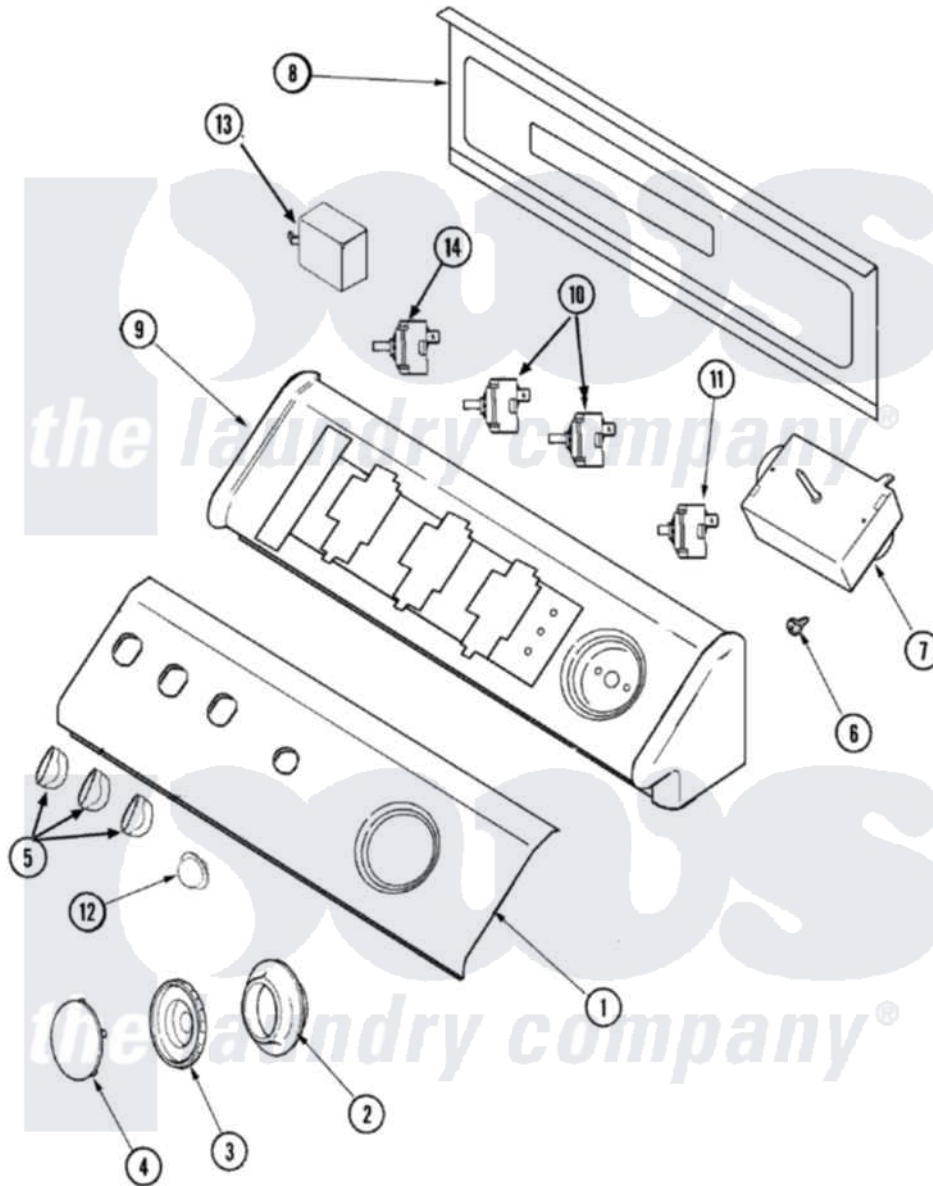

# Amana NDE5800AYW 02 - CONTROL PANEL

Amana Residential Amana NDE5800AYW Dryer Parts Parts Diagram 02 - CONTROL PANEL  
 Click on the part number to view part

Item	Original Part Number	Replaced By	Status	Part Description
1	<a href="#">37001080</a>			Facia, Graphic Panel
2	<a href="#">37001067</a>			Dial, Timer
3	<a href="#">37001068</a>			Knob, Timer
4	<a href="#">27001087</a>			Knob, Cap
5	<a href="#">27001091</a>			Knob, Selector
6	37001031	<a href="#">3370225</a>		Screw
7	<a href="#">37001081</a>			Timer
8	<a href="#">37001072</a>			Panel, Back
9	<a href="#">27001085</a>			Console
10	<a href="#">22001794</a>			Switch, Rotary
11	37001070	<a href="#">33001618</a>		Switch- PU
12	<a href="#">37001071</a>			Button, Push-To-Start
13	<a href="#">33001848</a>			Signal, End Of Cycle
"	Y22002339	<a href="#">8534058</a>		Screw
14	<a href="#">33001640</a>			Switch, Temperature