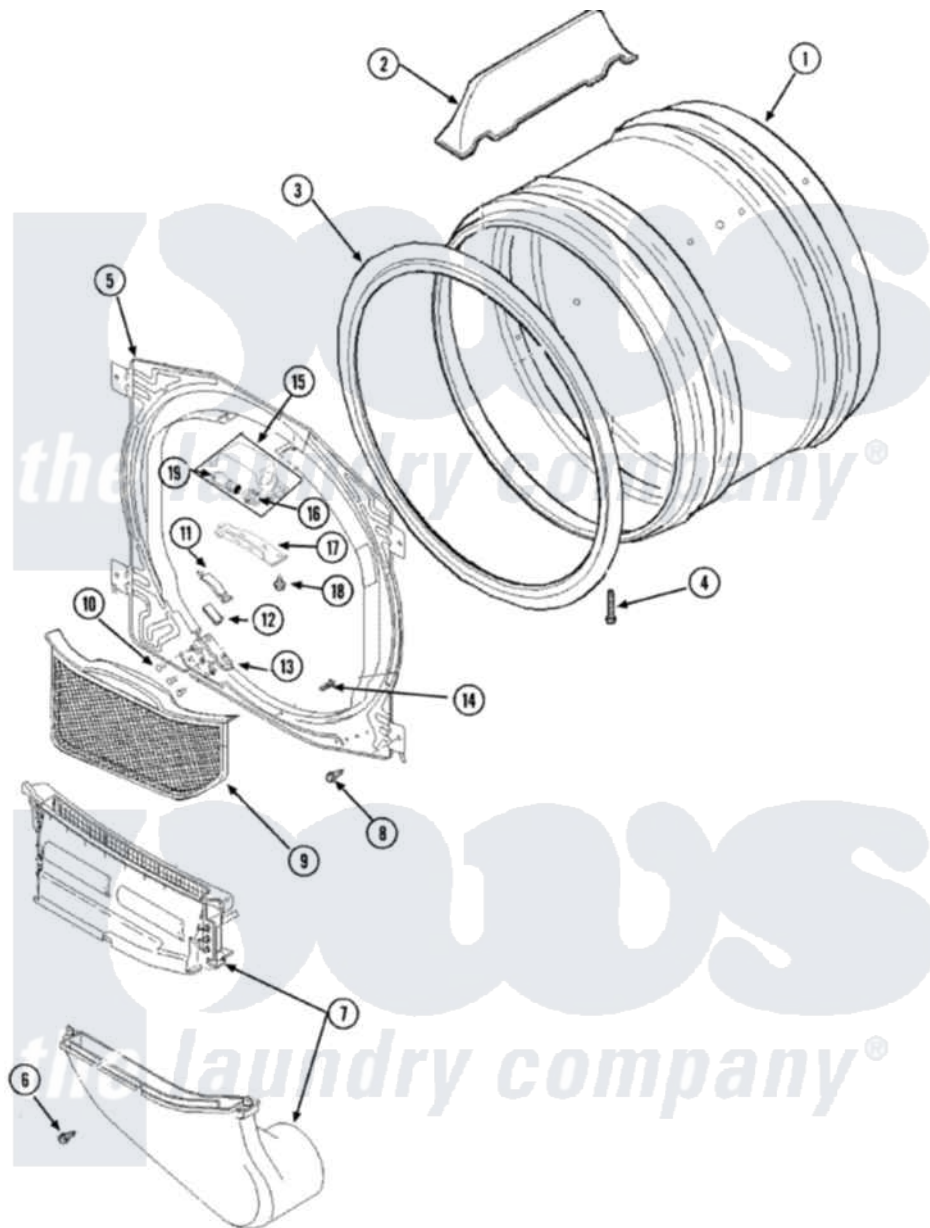

Amana NDE5800AYW 04 - FRONT BULKHEAD, AIR DUCT & CYLINDER

Amana Residential Amana NDE5800AYW Dryer Parts Diagram 04 - FRONT BULKHEAD, AIR DUCT & CYLINDER

Click on the part number to view part

Item	Original Part Number	Replaced By	Status	Part Description
1	504467WP			Cylinder Assembly
2	37001076	12002559		Baffle Kit
3	501801	37001132		Seal, Cylinder
4	Y62588			Screw, 10BT-12 X 1 Tap
5	503709WP	503616WP		Assembly, Frt Bulkhead
6	501285			Screw, No.12 X 9/16-Pla
7	40124501	37001141		Air Duct Assembly
8	503688			Screw, 10B-16 X .34 I
9	37001086			Filter, Lint
10	37001031	3370225		Screw
11	40116501	37001298		Glide- Dry
12	500121	510189		Pad Felt
13	37001036			Bracket, Cylinder Glide
14	500226			Screw, 8b-16 x 5/8 Tap
15	Y504452			Light Assembly
16	504458	Y504452		Light Assembly

17 [40094301](#)

Lens, Light

18 [505295](#)

Screw, No.8ab-16 x 3/4 PH

19 Y60954

[67001316](#)

Bulb, Light