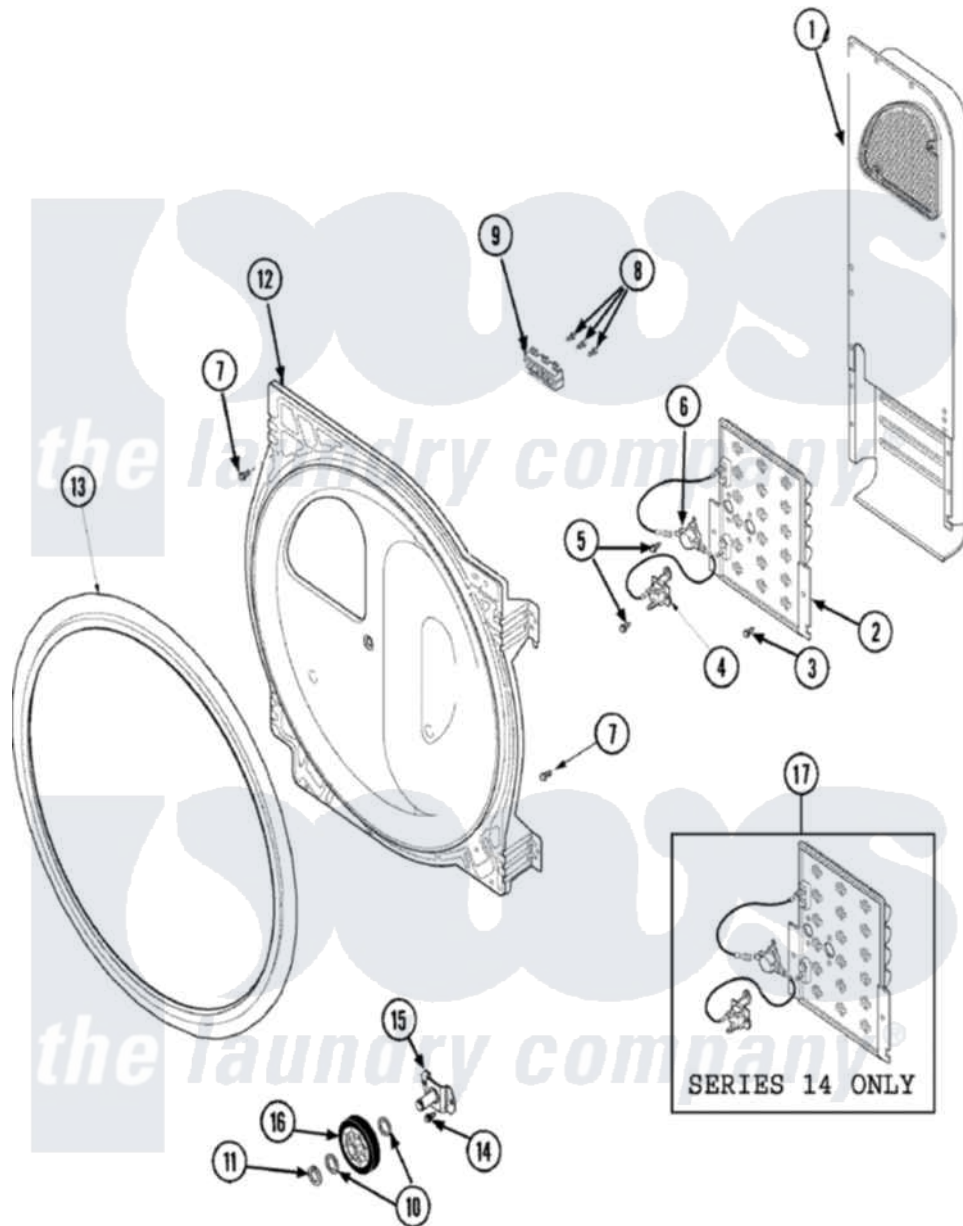

Amana NDE5800AYW 06 - REAR BLKHD, AIR DUCT, ROLLER&HTR (ELE)

Amana [Residential Amana NDE5800AYW Dryer Parts](#) Parts Diagram 06 - REAR BLKHD, AIR DUCT, ROLLER&HTR (ELE)

[Click on the part number to view part](#)

Item	Original Part Number	Replaced By	Status	Part Description
1	503605			Assembly, Heater Duct
2	Y503978			Assembly, Heater Kit
"	Y503978			Assembly, Heater Kit
"	37001134	37001139		Repair Kit, 5300w Element
3	503688			Screw, 10B-16 X .34 I
4	40113801			Fuse, Thermal
"	40113801			Fuse, Thermal
"	37001135	37001139		Repair Kit, 5300w Element
5	23222	3177991		Screw
6	Y62641	W10116735		Thermistor-Fix
"	Y62641	W10116735		Thermistor-Fix
"	37001133			Thermostat, 240F Limit
7	20530			Screw, 10-24 x 3/8 Hex
8	Y61199	3400094		Screw, 10-32 X 3/8
9	61923			Block, Terminal
10	52549			Washer, 501 ID X3/4 Odx

11	23748	Ring, Retaining	
12	502614WP	Bulkhead, Rear	
13	501801	37001132	Seal, Cylinder
14	503688	Screw, 10B-16 X .34 I	
15	40113601	Assembly, Roller Brkt	
16	37001042	Assembly, Cylinder Roller	
17	37001139	Repair Kit, 5300w Element	