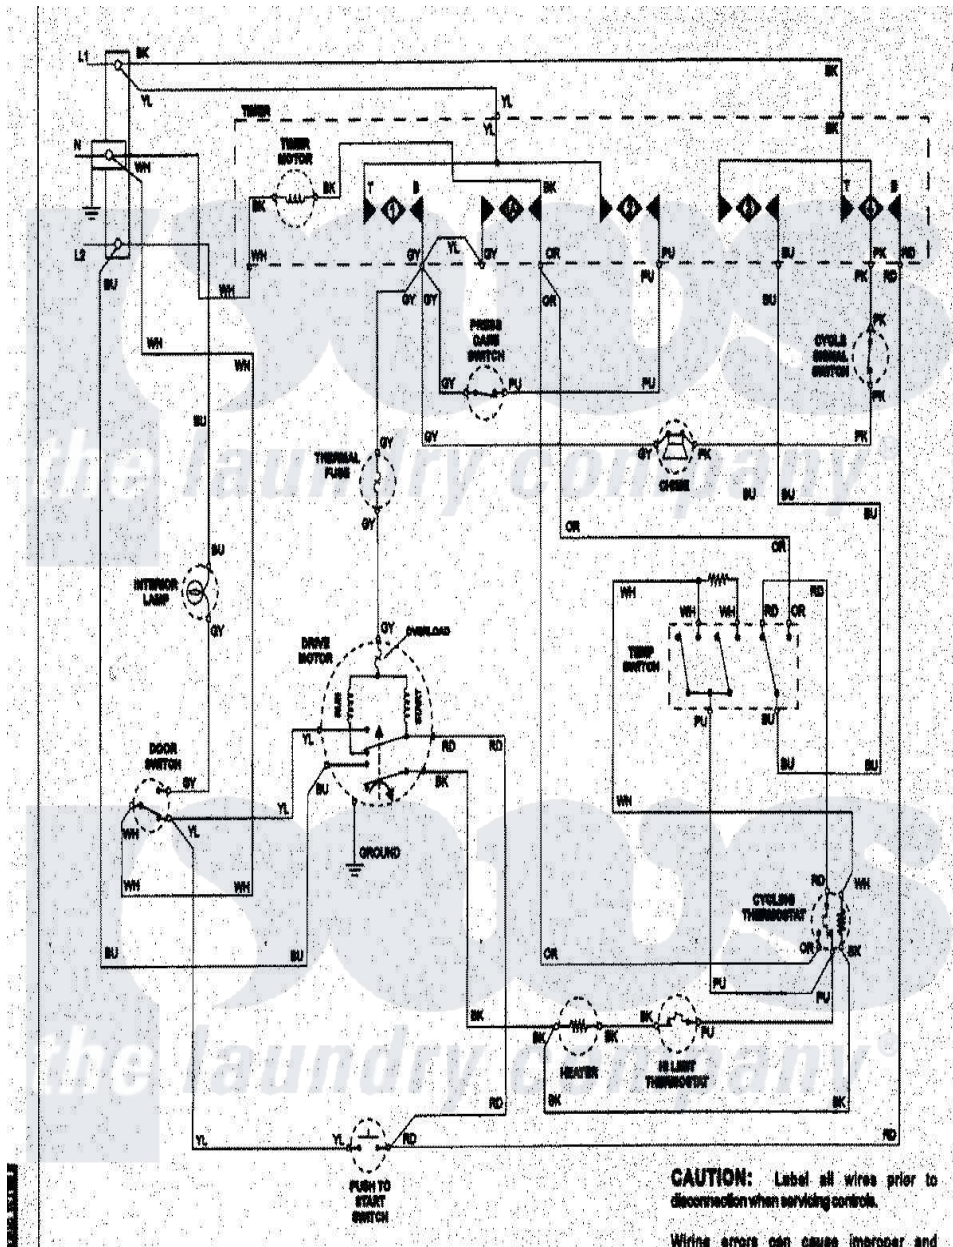

# Amana NDE5800AYW 08 - WIRING INFORMATION

**CAUTION:** Label all wires prior to disconnection when servicing controls.

Wiring errors can cause improper and

Amana Residential Amana NDE5800AYW Dryer Parts Parts Diagram 08 - WIRING INFORMATION

[Click on the part number to view part](#)

Item	Original Part Number	Replaced By	Status	Part Description
NI	15003258		Not Available	WIRING INFORMATION