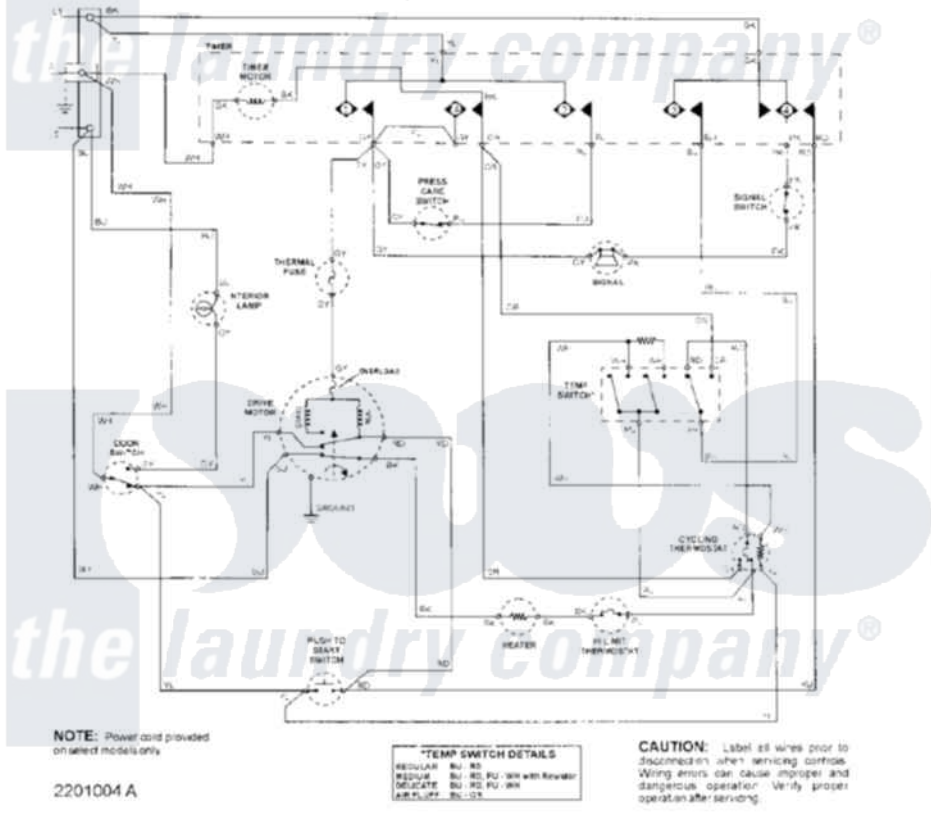

Amana NDE5800AYW 09 - WIRING INFORMATION (SERIES 11)

CIRCUIT	FUNCTION	60	120	180	240	300
1	YL CY MOTOR	█	█	█	█	█
1A	GY GR HEAT MOTOR	█	█	█	█	█
2	YL PU MOTOR	█	█	█	█	█
3	PK BU HEAT	█	█	█	█	█
4	PK BK HEAT & SIGNAL PK RD SIGNAL	█	█	█	█	█

□ CONTACTS OPEN REGULAR FABRICS PRESS CARE TIME DRY WRINKLE RELEASE PERMANENT PRESS PRESS CARE
 ■ CONTACTS CLOSED

Amana Residential Amana NDE5800AYW Dryer Parts Parts Diagram 09 - WIRING INFORMATION (SERIES 11)
 Click on the part number to view part

Item	Original Part Number	Replaced By	Status	Part Description
NI	15003411		Not Available	WIRING INFORMATION