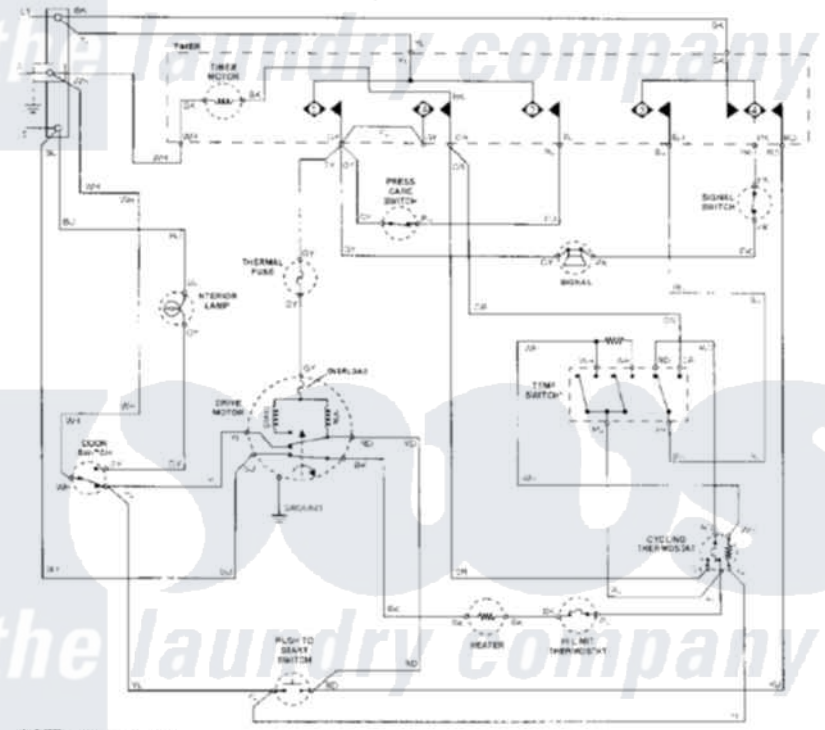

Amana NDE5800AZW 09 - WIRING INFORMATION (SERIES 11)

CIRCUIT	FUNCTION	60	120	180	240	300
1	YL CY MOTOR	█	█	█	█	█
1A	GY GR HEAT MOTOR	█	█	█	█	█
2	YL PU MOTOR	█	█	█	█	█
3	PK BU HEAT	█	█	█	█	█
4	PK BK HEAT & SIGNAL PK RD SIGNAL	█	█	█	█	█

□ CONTACTS OPEN   REGULAR FABRICS   PRESS CARE   TIME DRY   WRINKLE RELEASE   PERMANENT PRESS   PRESS CARE
■ CONTACTS CLOSED