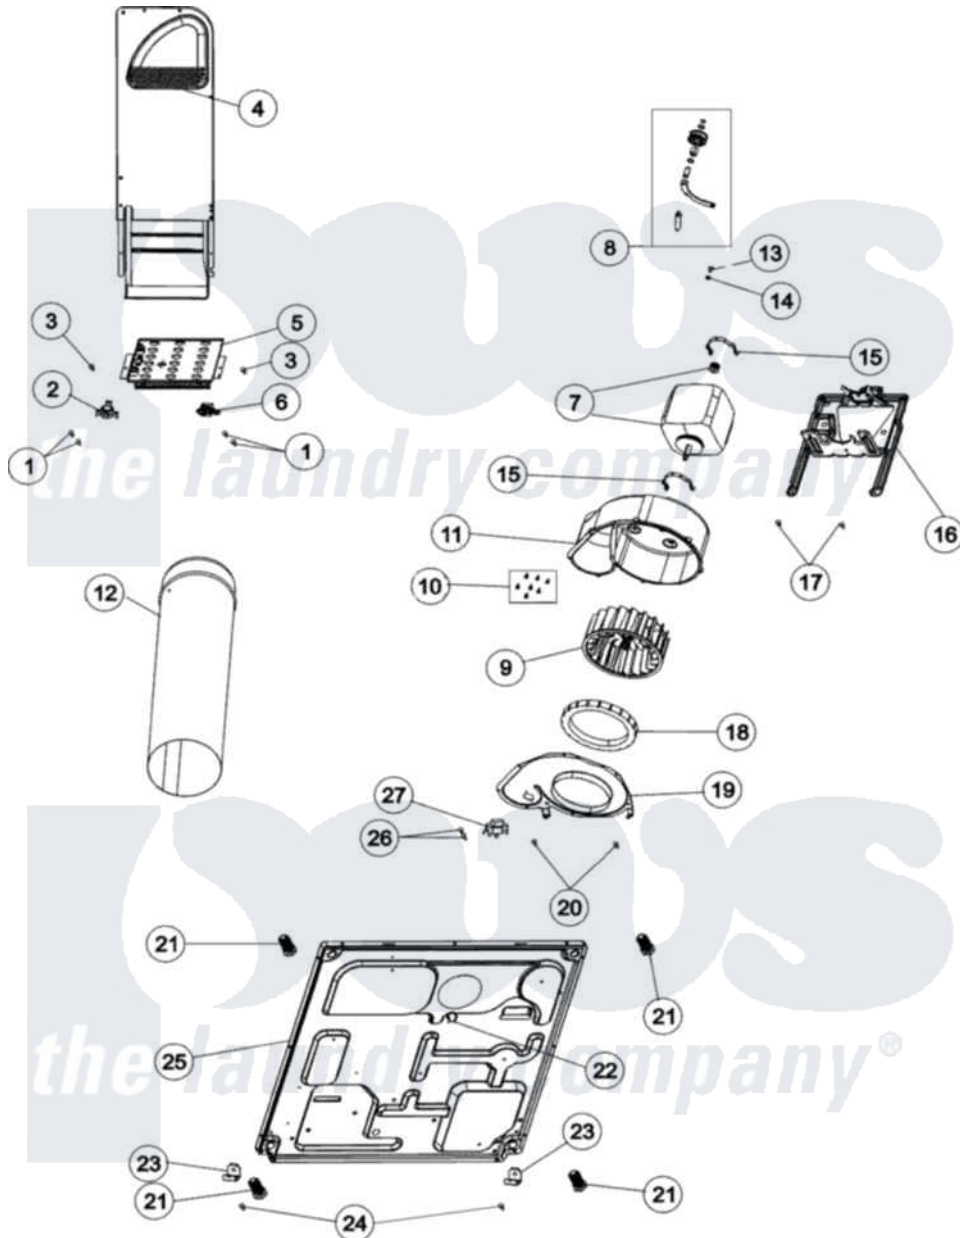

# Amana NDE5805AYW 01 - BASE, HEATER & MOTOR

Amana Residential Amana NDE5805AYW Dryer Parts Parts Diagram 01 - BASE, HEATER & MOTOR  
 Click on the part number to view part

Item	Original Part Number	Replaced By	Status	Part Description
1	23222	<a href="#">3177991</a>		Screw
2	Y62641	<a href="#">W10116735</a>		Thermistor-Fix
3	<a href="#">503688</a>			Screw, 10B-16 X .34 I
4	<a href="#">503605</a>			Assembly, Heater Duct
5	<a href="#">Y503978</a>			Assembly, Heater Kit
6	<a href="#">40113801</a>			Fuse, Thermal
7	<a href="#">2200376</a>			Motor
8	<a href="#">37001287</a>			Assembly, Idler Lever/Shaft/Pulley
9	56000	<a href="#">510139P</a>		Assembly Blower Fan Package
10	<a href="#">31260</a>			Screw, No.8 X 3/8 Ind H
11	<a href="#">56020</a>			Housing, Blower
12	<a href="#">505518</a>			Duct, Exhaust
13	<a href="#">500824</a>			Screw, 1/4-20 Unc Hex
14	<a href="#">27001225</a>			Nut, Jam Mid Lock 1/4-20
15	V58017	<a href="#">660658</a>		Clamp, Motor Mounting

15	<a href="#">130047</a>	<a href="#">000000</a>	343481 685441
16	<a href="#">503613</a>		Mount, Motor
17	<a href="#">27001200</a>		Screw
18	<a href="#">37001119</a>		Seal, Blower Housing
19	500078	<a href="#">511969P</a>	Kit Blower Housing And Cover
20	<a href="#">503688</a>		Screw, 10B-16 X .34 I
21	<a href="#">Y500101</a>		Leg, Leveling
22	<a href="#">504034</a>		Clip, Wire
23	<a href="#">37001145</a>		Clip, Front Panel
24	<a href="#">27001200</a>		Screw
25	<a href="#">37001156</a>		Dryer Base
26	501086	<a href="#">90767</a>	Screw, 8A X 3/8 HeX Washer Head Tapping
27	<a href="#">37001136</a>		Thermostat, Cycling 146F