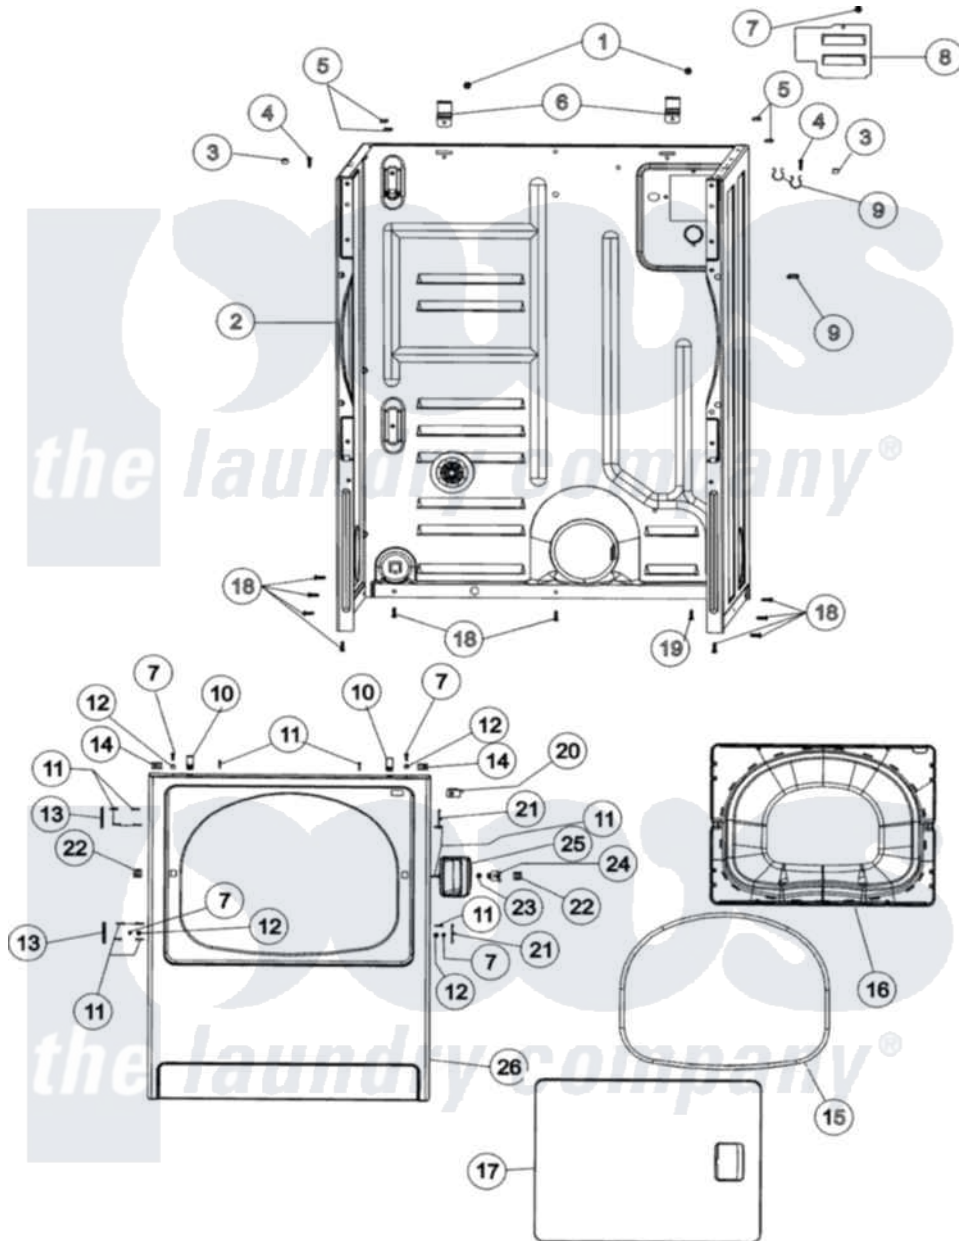

# Amana NDE5805AYW 02 - CABINET & FRONT PANEL

Amana Residential Amana NDE5805AYW Dryer Parts Parts Diagram 02 - CABINET & FRONT PANEL  
 Click on the part number to view part

Item	Original Part Number	Replaced By	Status	Part Description
1	<a href="#">503688</a>			Screw, 10B-16 X .34 I
2	37001155	<a href="#">37001284</a>		Cabinet As Pack
3	<a href="#">505187</a>			Locator, Panel
4	32671	<a href="#">Y014874</a>		Screw, Idler Arm And Sleeve
5	<a href="#">Y56128</a>			Pad, Bumper
6	<a href="#">500003</a>			Hinge, Top
7	32671	<a href="#">Y014874</a>		Screw, Idler Arm And Sleeve
8	<a href="#">503293</a>			Plate, Access Cover
9	<a href="#">504034</a>			Clip, Wire
10	<a href="#">25-7220</a>			Clip, Cabinet Top
11	<a href="#">37001030</a>			Screw, No.8ab-16 x 3/4 Fh
12	<a href="#">505187</a>			Locator, Panel
13	<a href="#">Y503676</a>			Hinge, Door And Top
14	213280	<a href="#">204439</a>		Screw And Fstner Assembly
15	504005	<a href="#">511056</a>		Seal Front Panel
16	<a href="#">37001028</a>			Seal And Liner, Assembly

17	<a href="#">37001029</a>		Door, Dryer
18	<a href="#">27001200</a>		Screw
19	<a href="#">20530</a>		Screw, 10-24 x 3/8 Hex
20	Y504570	<a href="#">W10169313</a>	Switch-Dor
21	<a href="#">503126</a>		Plug, Hinge Hole
22	54660	<a href="#">LA-1003</a>	Door Catch Kit
23	500039	<a href="#">510181</a>	Strike Doormetal
24	<a href="#">40116201</a>		Bracket, Door Strike
25	<a href="#">33001241</a>		Handle, Door
26	<a href="#">37001154</a>		Front Panel - White