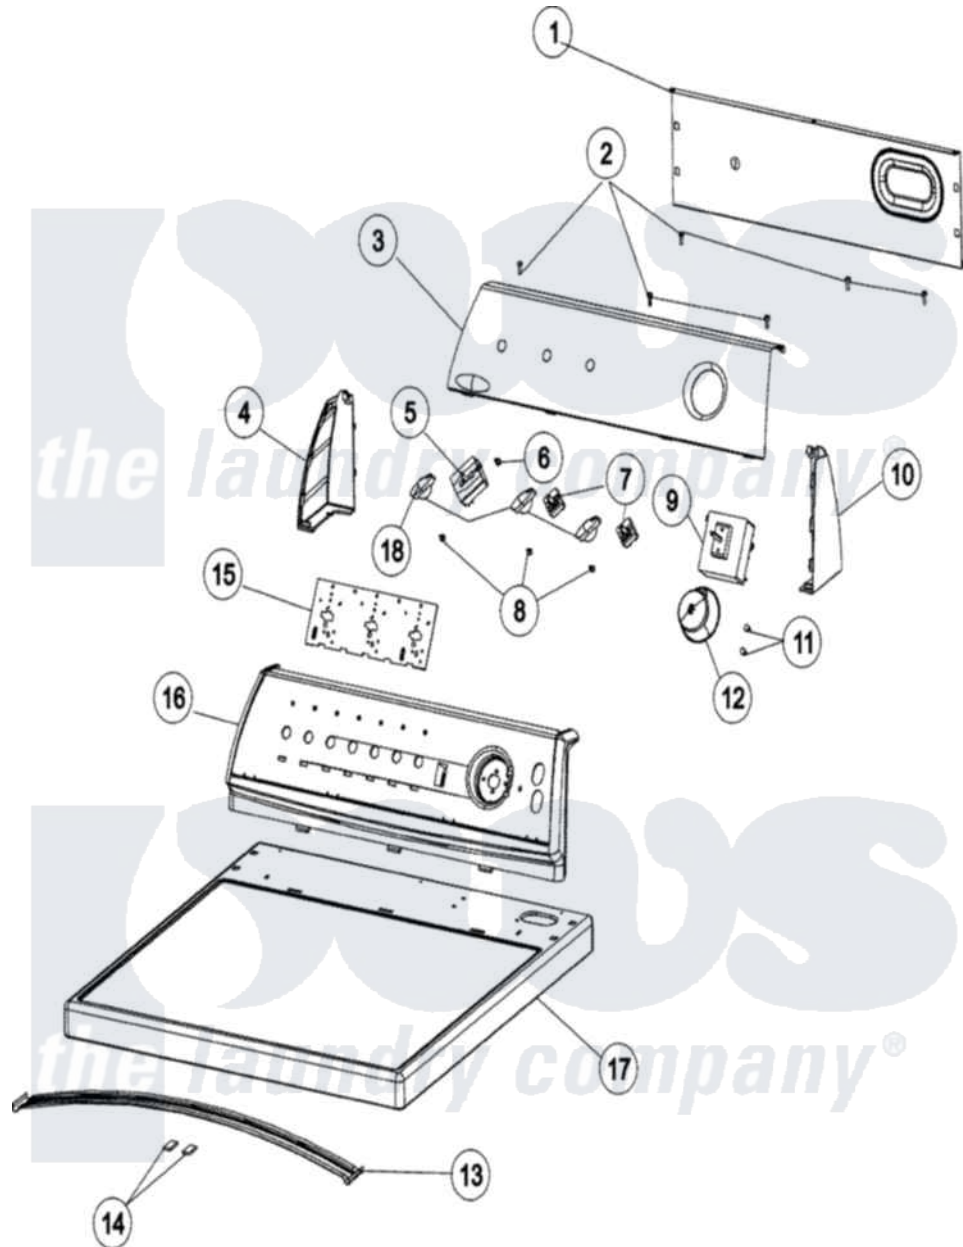

Amana NDE5805AYW 03 - CONTROL PANEL & TOP

Amana [Residential Amana NDE5805AYW Dryer Parts](#) Parts Diagram 03 - CONTROL PANEL & TOP
 Click on the part number to view part

Item	Original Part Number	Replaced By	Status	Part Description
1	37001233			Shield, Backguard
2	21002224			Screw
3	37001216			Facia
4	21001546			Endcap, Panel
5	37001165			Switch, Temp - 4 Position
6	501086	90767		Screw, 8A X 3/8 HeX Washer Head Tapping
7	31001190			Switch, Two Position Rotary
8	31260			Screw, No.8 X 3/8 Ind H
9	37001251			Timer - Dryer
10	21001547			Endcap, Panel
11	37001031	3370225		Screw
12	37001183			Timer Knob And Skirt Assembly
13	21001965			Frame, Control Panel, Support
14	500121	510189		Pad Felt
15	21001603			Shield, Control

16 [21001965](#)

Frame, Control Panel, Support

17 37001232

[37001283](#)

Top As Pack

18 [37001180](#)

Knob Assembly