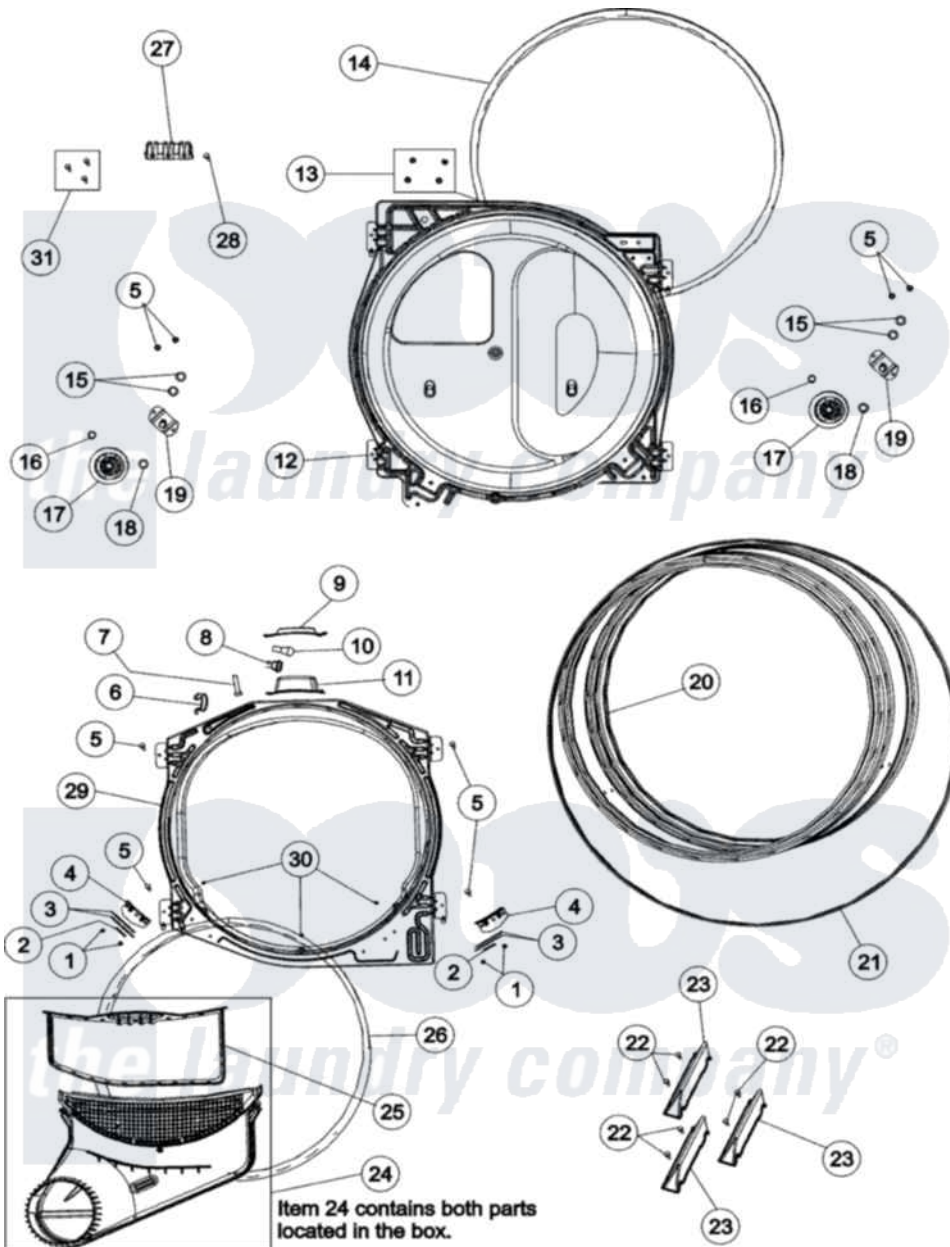

Amana NDE5805AYW 05 - TUMBLER

Amana Residential Amana NDE5805AYW Dryer Parts Parts Diagram 05 - TUMBLER
 Click on the part number to view part

Item	Original Part Number	Replaced By	Status	Part Description
1	37001031	3370225		Screw
2	500121	510189		Pad Felt
3	40116501	37001298		Glide- Dry
4	37001036			Bracket, Cylinder Glide
5	503661	27001200		Screw
6	504034			Clip, Wire
7	505295			Screw, No.8ab-16 x 3/4 PH
8	504458	Y504452		Light Assembly
9	40094301			Lens, Light
10	Y60954	67001316		Bulb, Light
11	503622	Y504452		Light Assembly
12	504801W	502614WP		Bulkhead, Rear
13	503688			Screw, 10B-16 X .34 I
14	37001132			Seal, Cylinder
15	52549			Washer, 501 ID X3/4 Odx
16	23748			Ring, Retaining

17	37001042		Assembly, Cylinder Roller
18	Y504082		Washer, Wave
19	40113601		Assembly, Roller Brkt
20	504467W	504467WP	Cylinder Assembly
21	40111201		Belt, Cylinder
22	Y62588		Screw, 10BT-12 X 1 Tap
23	37001125	12002559	Baffle Kit
24	37001141		Air Duct Assembly
25	37001142		Filter, Lint
26	37001132		Seal, Cylinder
27	61923		Block, Terminal
28	501285		Screw, No.12 X 9/16-Pla
29	503616W	503616WP	Assembly, Frt Bulkhead
30	37001030		Screw, No.8ab-16 x 3/4 Fh
31	37001300		Screw Package, Terminal Block