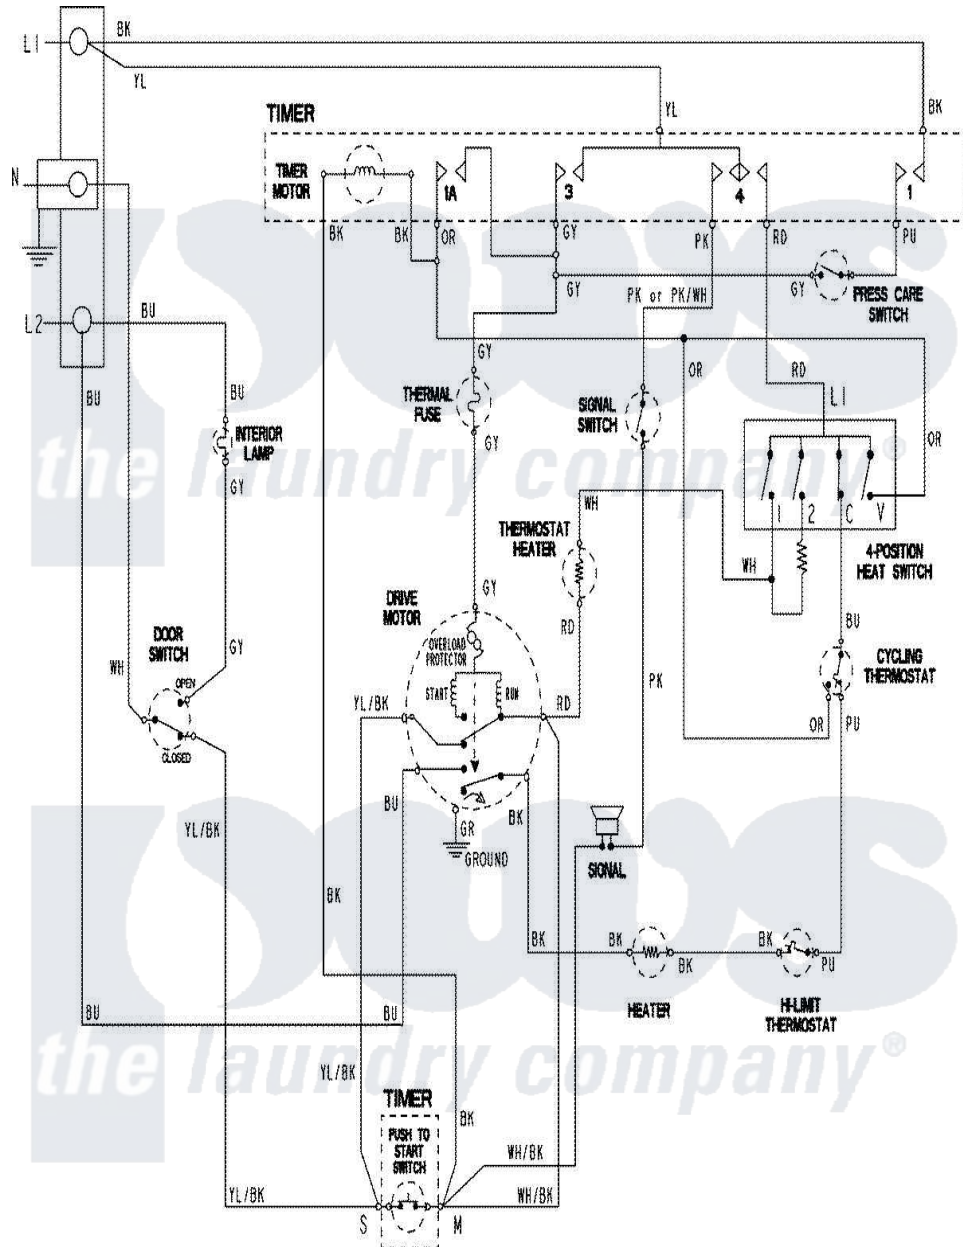

# Amana NDE5805AYW 06 - WIRING INFORMATION

Amana Residential Amana NDE5805AYW Dryer Parts Parts Diagram 06 - WIRING INFORMATION  
 Click on the part number to view part

Item	Original Part Number	Replaced By	Status	Part Description
NI	15003812		Not Available	WIRING INFORMATION