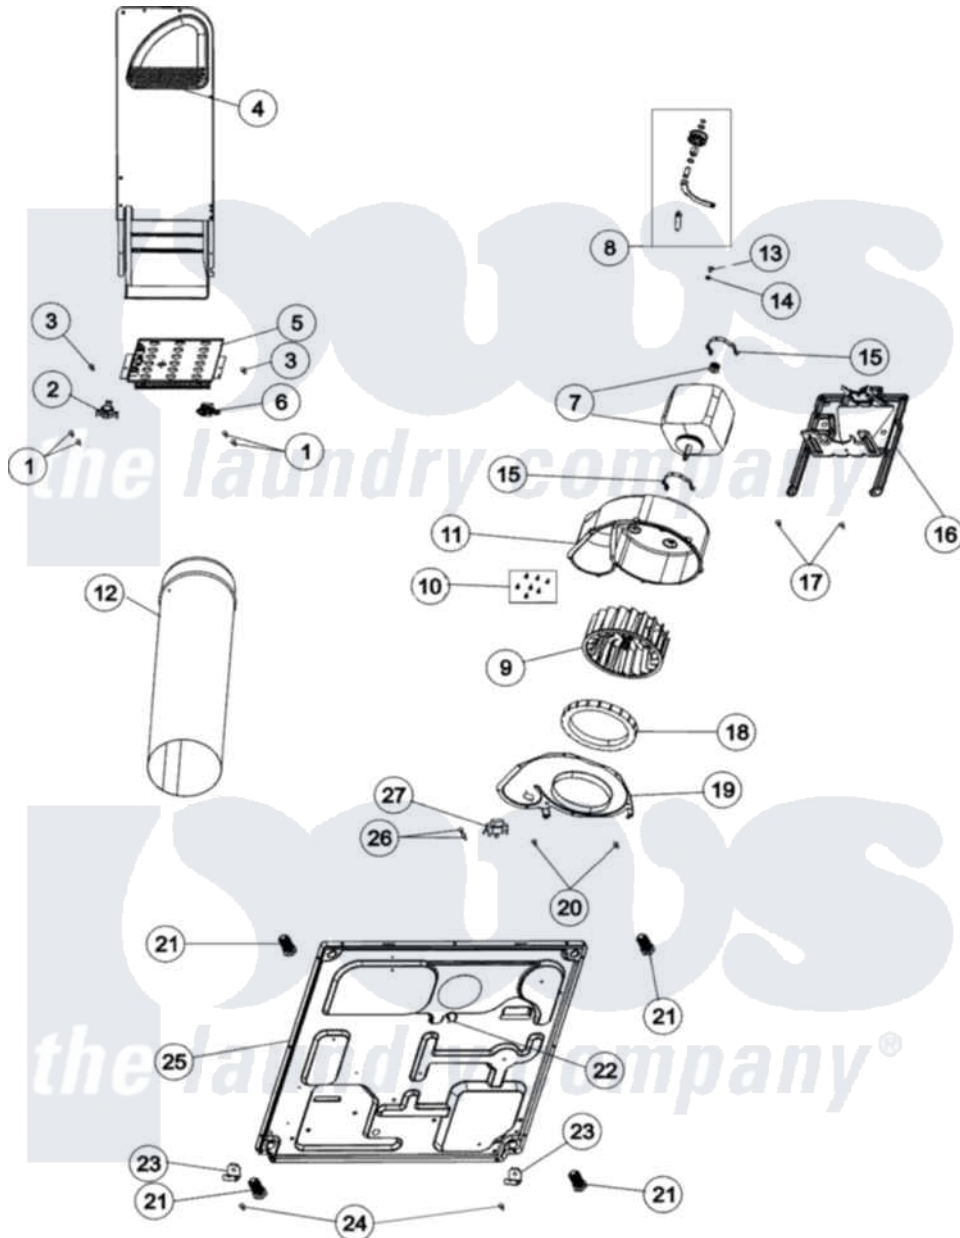

# Amana NDE5805AZW 01 - BASE, HEATER & MOTOR

Amana Residential Amana NDE5805AZW Dryer Parts Parts Diagram 01 - BASE, HEATER & MOTOR  
 Click on the part number to view part

Item	Original Part Number	Replaced By	Status	Part Description
1	23222	<a href="#">3177991</a>		Screw
2	Y62641	<a href="#">W10116735</a>		Thermistor-Fix
3	<a href="#">503688</a>			Screw, 10B-16 X .34 I
4	<a href="#">503605</a>			Assembly, Heater Duct
5	61195	<a href="#">61927</a>		Heater Assembly
6	<a href="#">40113801</a>			Fuse, Thermal
7	<a href="#">2200376</a>			Motor
8	<a href="#">37001287</a>			Assembly, Idler Lever/Shaft/Pulley
9	56000	<a href="#">510139P</a>		Assembly Blower Fan Package
10	<a href="#">31260</a>			Screw, No.8 X 3/8 Ind H
11	<a href="#">56020</a>			Housing, Blower
12	<a href="#">505518</a>			Duct, Exhaust
13	<a href="#">500824</a>			Screw, 1/4-20 Unc Hex
14	<a href="#">27001225</a>			Nut, Jam Mid Lock 1/4-20
15	V58017	<a href="#">660658</a>		Clamp, Motor Mounting

15	<a href="#">130047</a>	<a href="#">000000</a>	343481 685441
16	<a href="#">503613</a>		Mount, Motor
17	<a href="#">27001200</a>		Screw
18	<a href="#">37001119</a>		Seal, Blower Housing
19	500078	<a href="#">511969P</a>	Kit Blower Housing And Cover
20	<a href="#">503688</a>		Screw, 10B-16 X .34 I
21	<a href="#">Y500101</a>		Leg, Leveling
22	<a href="#">504034</a>		Clip, Wire
23	<a href="#">37001145</a>		Clip, Front Panel
24	<a href="#">27001200</a>		Screw
25	<a href="#">37001156</a>		Dryer Base
26	501086	<a href="#">90767</a>	Screw, 8A X 3/8 HeX Washer Head Tapping
27	<a href="#">37001136</a>		Thermostat, Cycling 146F