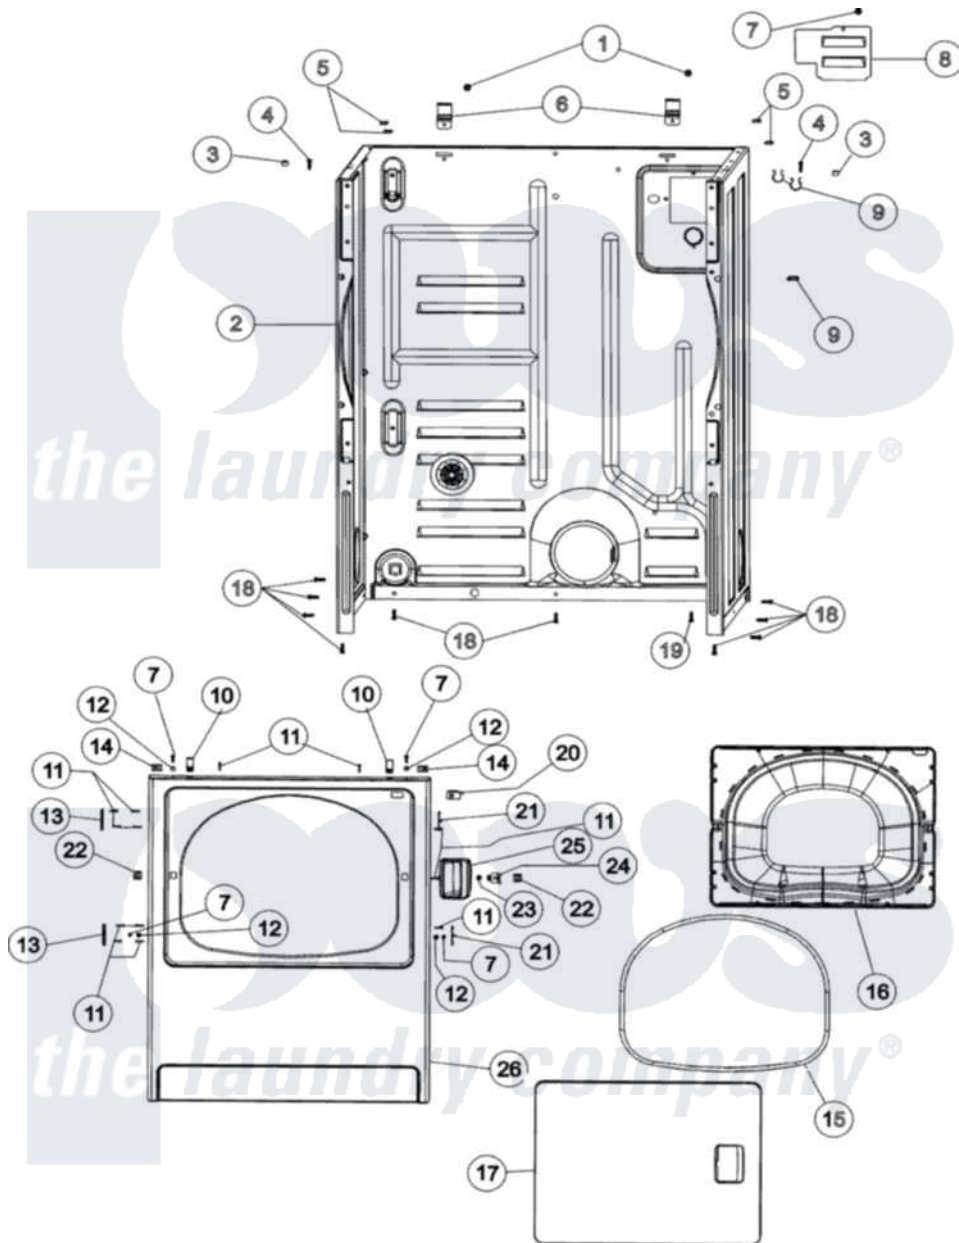

# Amana NDE5805AZW 02 - CABINET & FRONT PANEL

Amana Residential Amana NDE5805AZW Dryer Parts Parts Diagram 02 - CABINET & FRONT PANEL  
 Click on the part number to view part

Item	Original Part Number	Replaced By	Status	Part Description
1	<a href="#">503688</a>			Screw, 10B-16 X .34 I
2	37001155	<a href="#">37001284</a>		Cabinet As Pack
3	<a href="#">505187</a>			Locator, Panel
4	32671	<a href="#">Y014874</a>		Screw, Idler Arm And Sleeve
5	<a href="#">Y56128</a>			Pad, Bumper
6	<a href="#">500003</a>			Hinge, Top
7	32671	<a href="#">Y014874</a>		Screw, Idler Arm And Sleeve
8	<a href="#">503293</a>			Plate, Access Cover
9	<a href="#">504034</a>			Clip, Wire
10	<a href="#">25-7220</a>			Clip, Cabinet Top
11	<a href="#">37001030</a>			Screw, No.8ab-16 x 3/4 Fh
12	<a href="#">505187</a>			Locator, Panel
13	<a href="#">Y503676</a>			Hinge, Door And Top
14	213280	<a href="#">204439</a>		Screw And Fstner Assembly
15	504005	<a href="#">511056</a>		Seal Front Panel
16	<a href="#">37001028</a>			Seal And Liner, Assembly

17	<a href="#">37001029</a>		Door, Dryer
18	<a href="#">27001200</a>		Screw
19	<a href="#">20530</a>		Screw, 10-24 x 3/8 Hex
20	Y504570	<a href="#">W10169313</a>	Switch-Dor
21	<a href="#">503126</a>		Plug, Hinge Hole
22	54660	<a href="#">LA-1003</a>	Door Catch Kit
23	500039	<a href="#">510181</a>	Strike Doormetal
24	<a href="#">40116201</a>		Bracket, Door Strike
25	<a href="#">33001241</a>		Handle, Door
26	<a href="#">37001154</a>		Front Panel - White