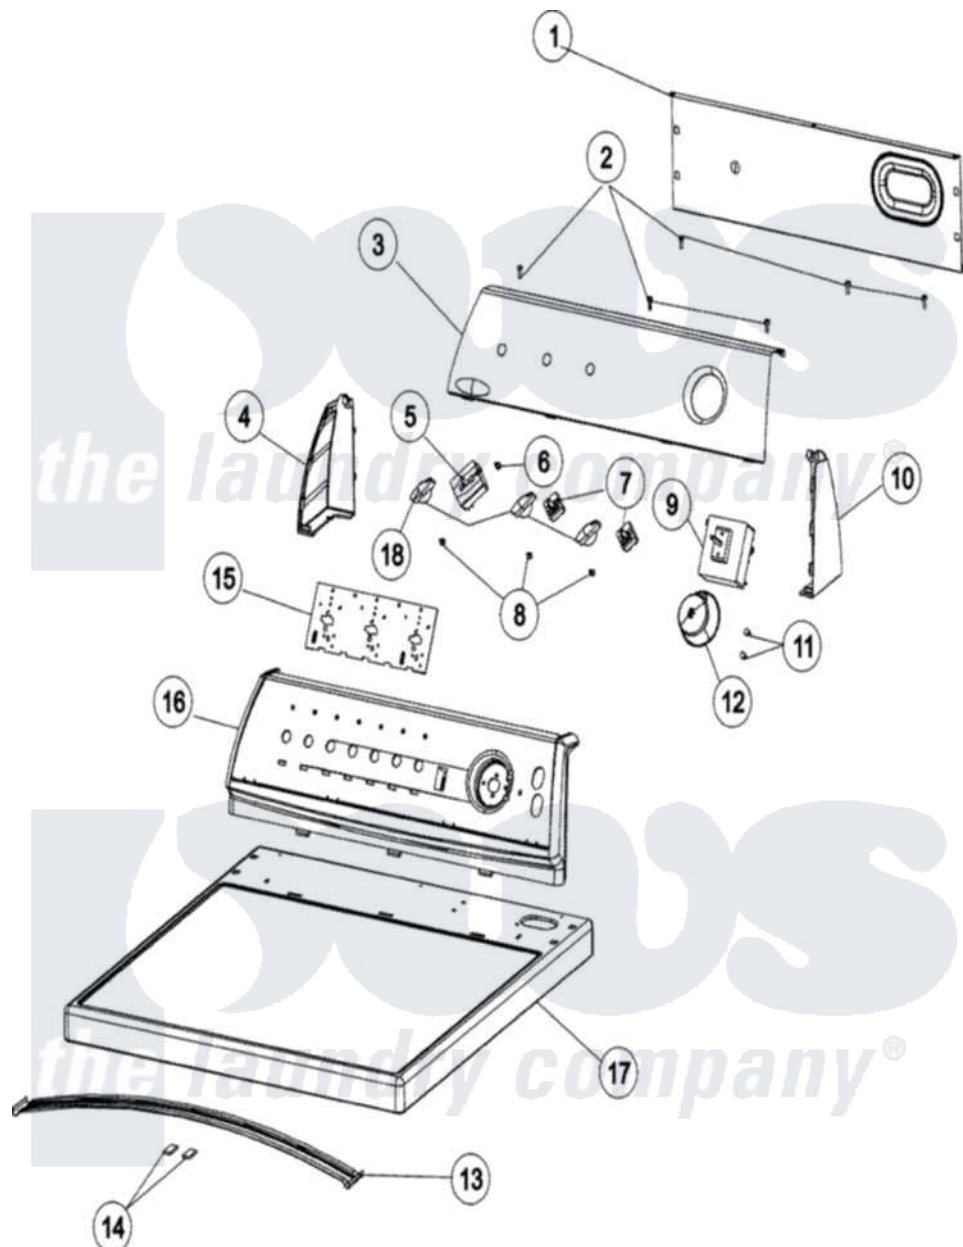

Amana NDE5805AZW 03 - CONTROL PANEL & TOP

Amana [Residential Amana NDE5805AZW Dryer Parts](#) Parts Diagram 03 - CONTROL PANEL & TOP
 Click on the part number to view part

Item	Original Part Number	Replaced By	Status	Part Description
1	37001233			Shield, Backguard
2	21002224			Screw
3	37001216			Facia
4	21001546			Endcap, Panel
5	37001165			Switch, Temp - 4 Position
6	501086	90767		Screw, 8A X 3/8 HeX Washer Head Tapping
7	31001190			Switch, Two Position Rotary
8	31260			Screw, No.8 X 3/8 Ind H
9	37001251			Timer - Dryer
10	21001547			Endcap, Panel
11	37001031	3370225		Screw
12	37001183			Timer Knob And Skirt Assembly
13	21001965			Frame, Control Panel, Support
14	500121	510189		Pad Felt
15	21001603			Shield, Control

16 [21001965](#)

Frame, Control Panel, Support

17 37001232

[37001283](#)

Top As Pack

18 [37001180](#)

Knob Assembly