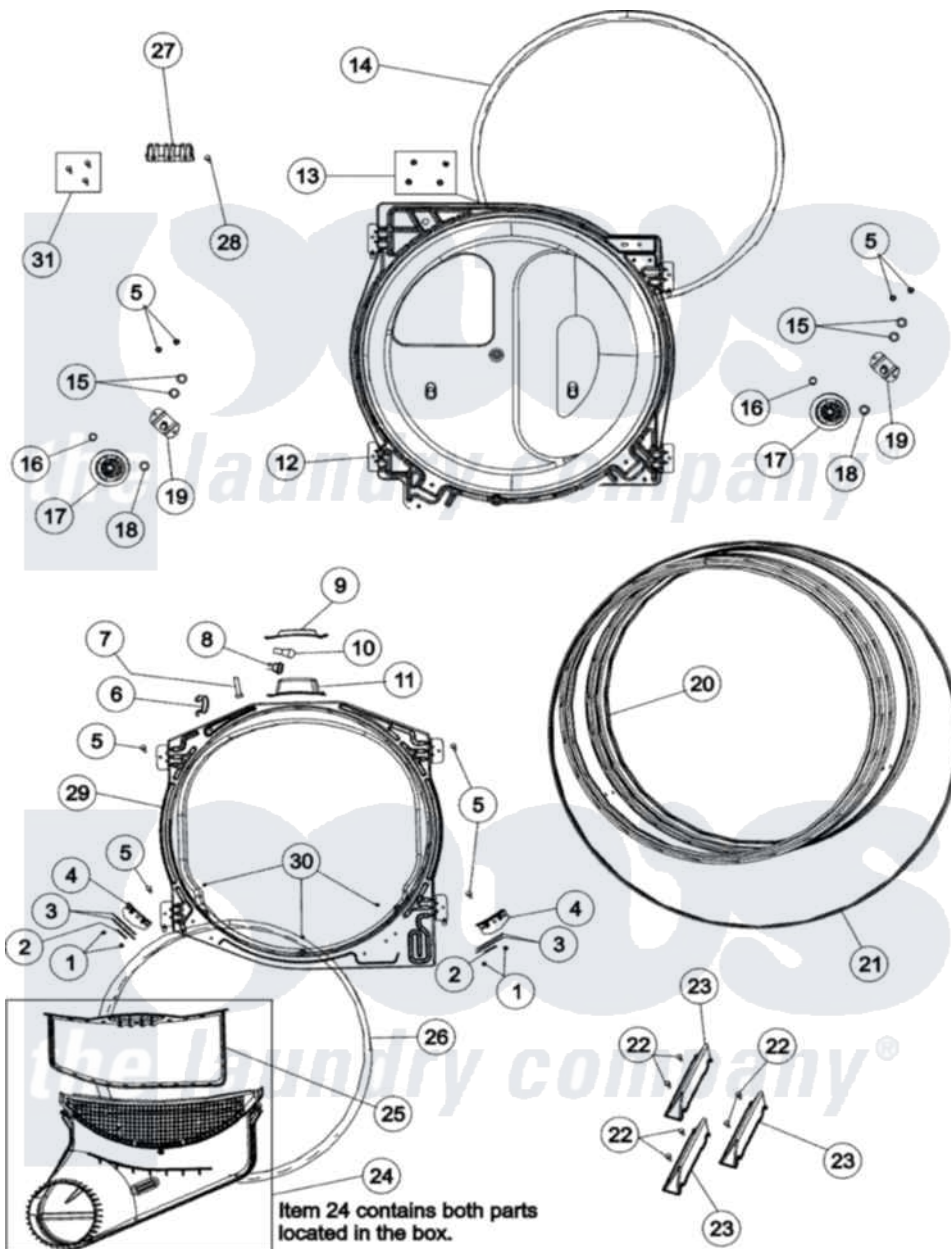

# Amana NDE5805AZW 05 - TUMBLER

Amana Residential Amana NDE5805AZW Dryer Parts Parts Diagram 05 - TUMBLER  
 Click on the part number to view part

Item	Original Part Number	Replaced By	Status	Part Description
1	37001031	<a href="#">3370225</a>		Screw
2	500121	<a href="#">510189</a>		Pad Felt
3	40116501	<a href="#">37001298</a>		Glide- Dry
4	<a href="#">37001036</a>			Bracket, Cylinder Glide
5	503661	<a href="#">27001200</a>		Screw
6	<a href="#">504034</a>			Clip, Wire
7	<a href="#">505295</a>			Screw, No.8ab-16 x 3/4 PH
8	504458	<a href="#">Y504452</a>		Light Assembly
9	<a href="#">40094301</a>			Lens, Light
10	Y60954	<a href="#">67001316</a>		Bulb, Light
11	503622	<a href="#">Y504452</a>		Light Assembly
12	504801W	<a href="#">502614WP</a>		Bulkhead, Rear
13	<a href="#">503688</a>			Screw, 10B-16 X .34 I
14	<a href="#">37001132</a>			Seal, Cylinder
15	<a href="#">52549</a>			Washer, 501 ID X3/4 Odx
16	<a href="#">23748</a>			Ring, Retaining

17	<a href="#">37001042</a>		Assembly, Cylinder Roller
18	<a href="#">Y504082</a>		Washer, Wave
19	<a href="#">40113601</a>		Assembly, Roller Brkt
20	504467W	<a href="#">504467WP</a>	Cylinder Assembly
21	<a href="#">40111201</a>		Belt, Cylinder
22	<a href="#">Y62588</a>		Screw, 10BT-12 X 1 Tap
23	37001125	<a href="#">12002559</a>	Baffle Kit
24	<a href="#">37001141</a>		Air Duct Assembly
25	<a href="#">37001142</a>		Filter, Lint
26	<a href="#">37001132</a>		Seal, Cylinder
27	<a href="#">61923</a>		Block, Terminal
28	<a href="#">501285</a>		Screw, No.12 X 9/16-Pla
29	503616W	<a href="#">503616WP</a>	Assembly, Frt Bulkhead
30	<a href="#">37001030</a>		Screw, No.8ab-16 x 3/4 Fh
31	<a href="#">37001300</a>		Screw Package, Terminal Block