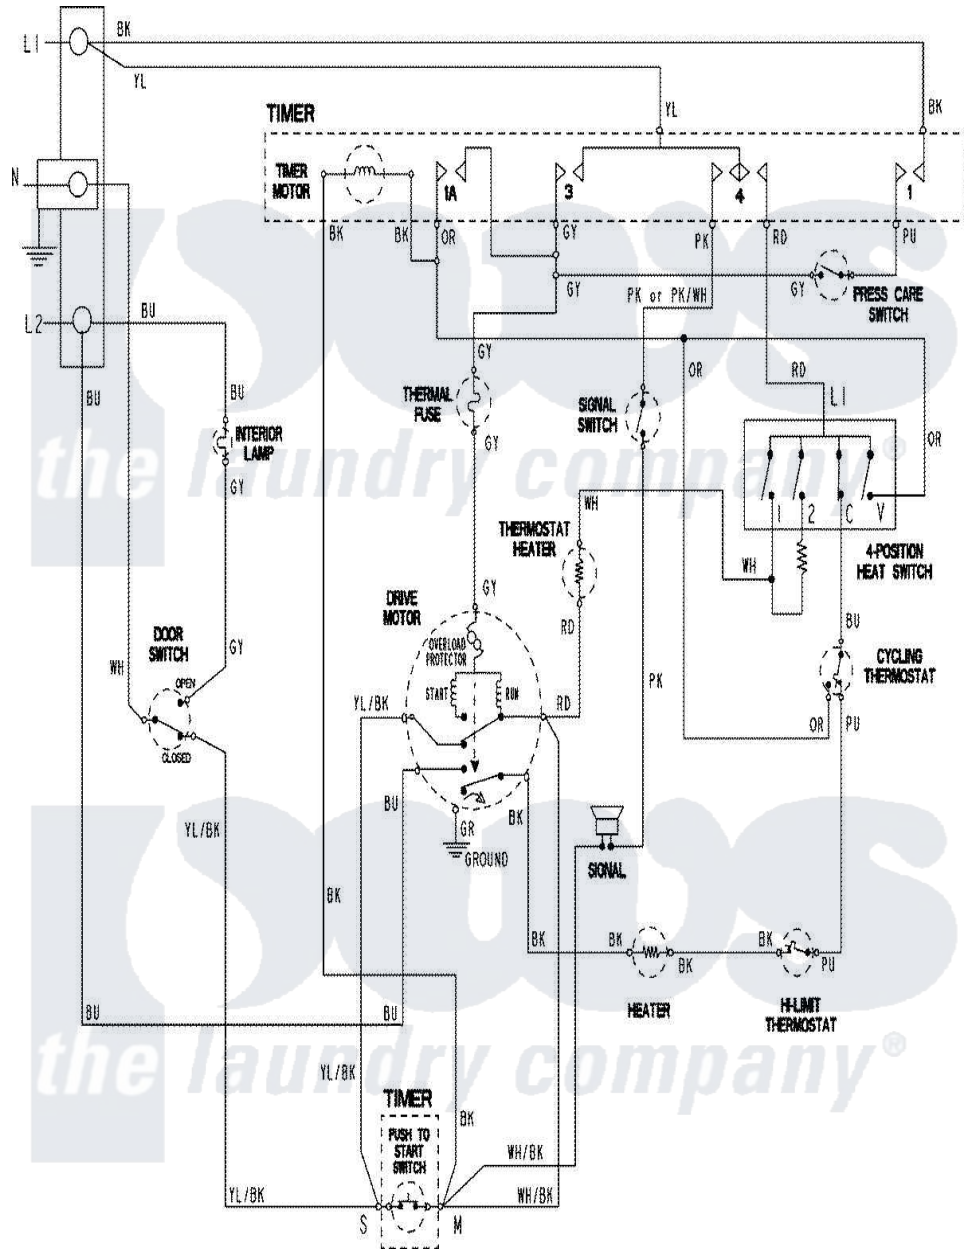

Amana NDE5805AZW 06 - WIRING INFORMATION

Amana Residential Amana NDE5805AZW Dryer Parts Parts Diagram 06 - WIRING INFORMATION
 Click on the part number to view part

Item	Original Part Number	Replaced By	Status	Part Description
NI	15003812		Not Available	WIRING INFORMATION