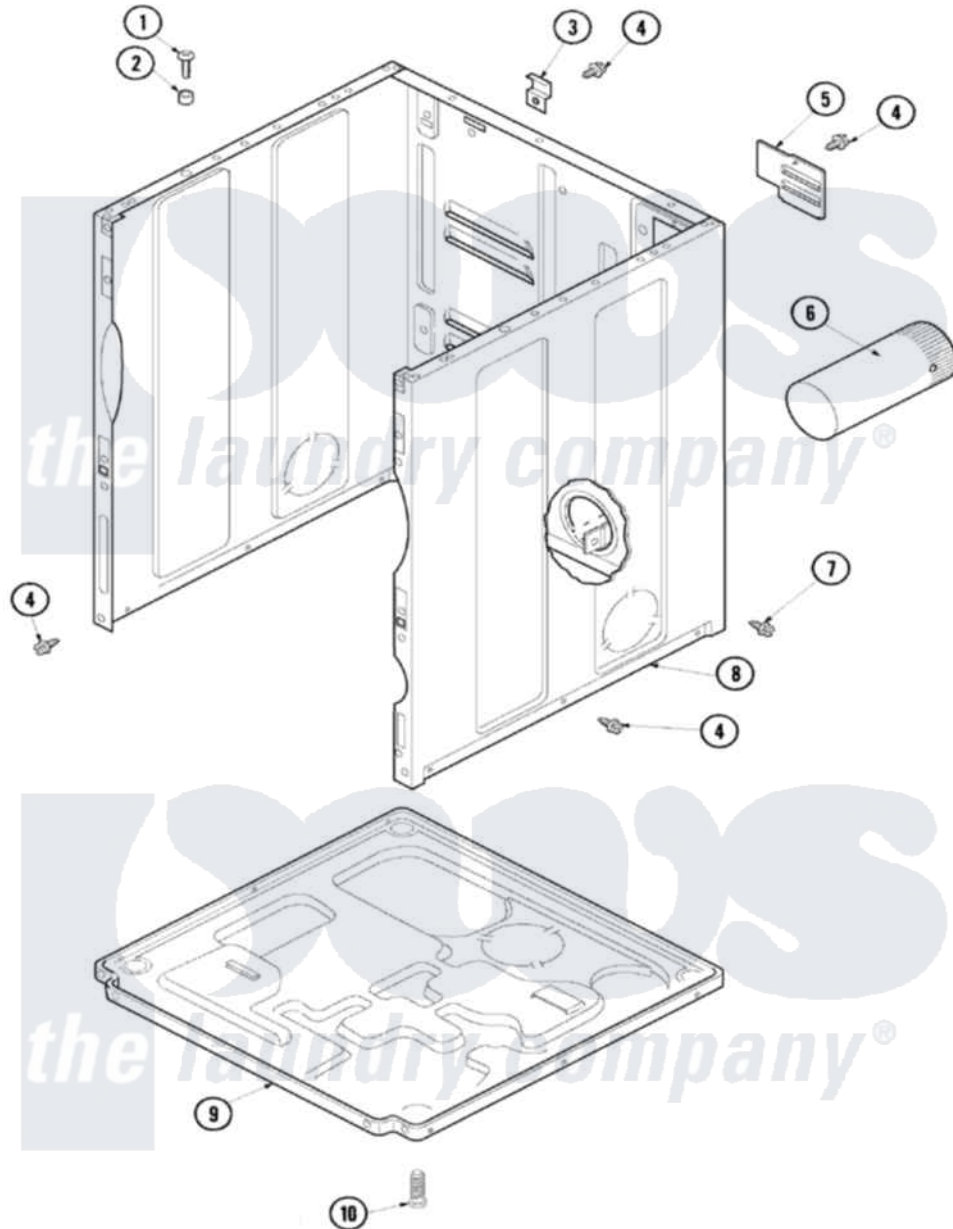

Amana NDE7800AYW 01 - CABINET & BASE

Amana Residential Amana NDE7800AYW Dryer Parts Parts Diagram 01 - CABINET & BASE
 Click on the part number to view part

Item	Original Part Number	Replaced By	Status	Part Description
1	32671	Y014874		Screw, Idler Arm And Sleeve
2	505187			Locator, Panel
3	500003			Hinge, Top
4	503661	27001200		Screw
5	500114	510903		Plate Access Panel
6	505518			Duct, Exhaust
7	503688			Screw, 10B-16 X .34 I
8	40076402WP	37001284		Cabinet As Pack
9	500070			Base, Dryer
10	Y500101			Leg, Leveling