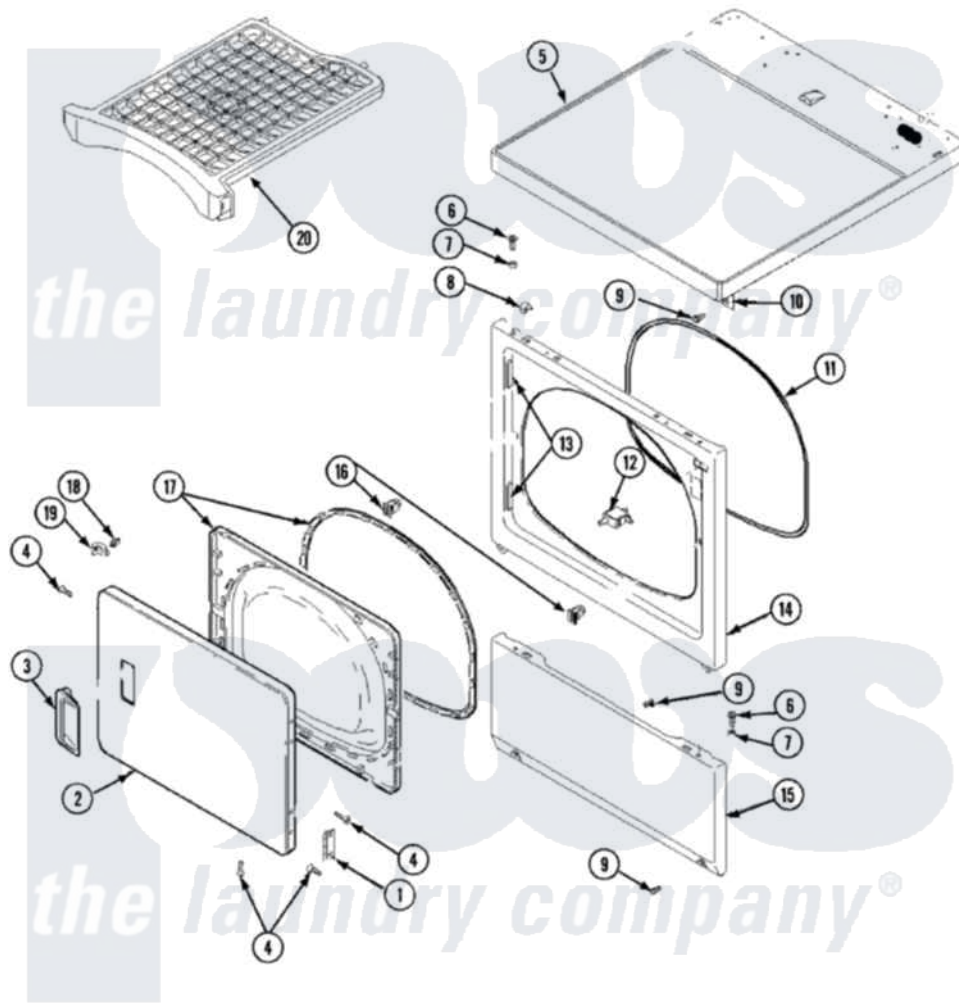

Amana NDE7800AYW 03 - DOOR, FRONT, ACCESS & TOP PANELS

Amana Residential Amana NDE7800AYW Dryer Parts Parts Diagram 03 - DOOR, FRONT, ACCESS & TOP PANELS
 Click on the part number to view part

Item	Original Part Number	Replaced By	Status	Part Description
1	Y503676			Hinge, Door And Top
2	37001029			Door, Dryer
3	37001073			Handle, Door
4	37001030			Screw, No.8ab-16 x 3/4 Fh
5	Y56128			Pad, Bumper
"	37001027			Panel, Top
6	32671	Y014874		Screw, Idler Arm And Sleeve
7	505187			Locator, Panel
8	56080	22001650		Fastener, Spring
9	503661	27001200		Screw
10	40130801			Bracket, Top Mount
11	504005	511056		Seal Front Panel
12	Y504570	W10169313		Switch-Dor
13	503126			Plug, Hinge Hole
14	503656WP			Panel, Front
15	37001074			Panel, Access

16	54660	LA-1003	Door Catch Kit
17	37001028		Seal And Liner, Assembly
18	500039	510181	Strike Doormetal
19	40116201		Bracket, Door Strike
20	Y504105	Y504105A	Rack-Dry